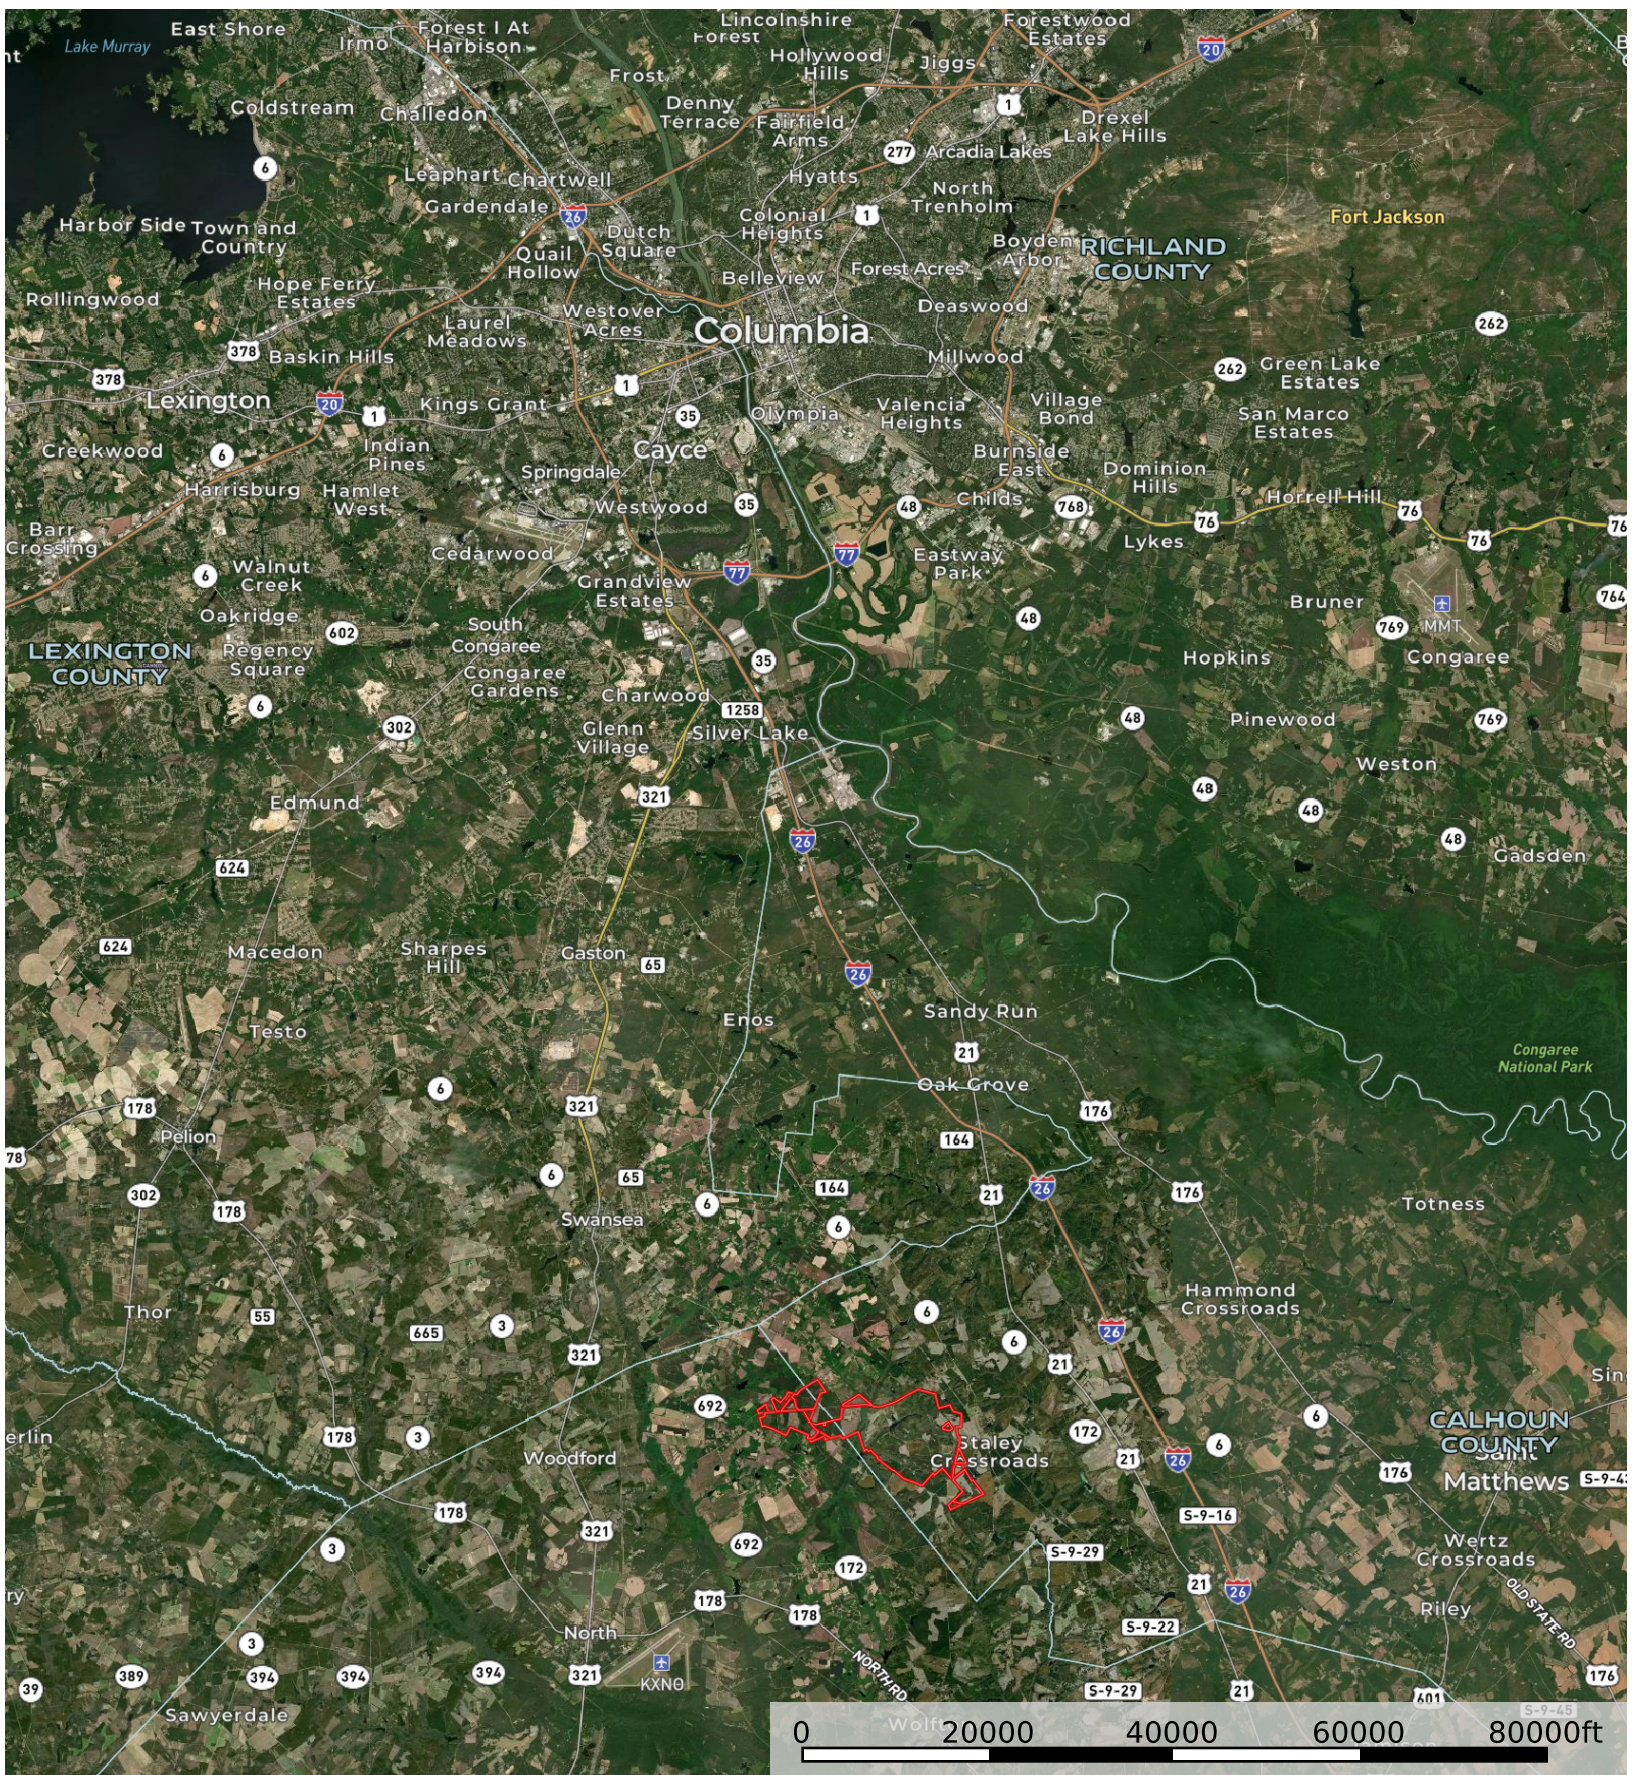

# Game On Farms

Calhoun County, Orangeburg County, South Carolina, 2804.2 AC +/-

Boundary