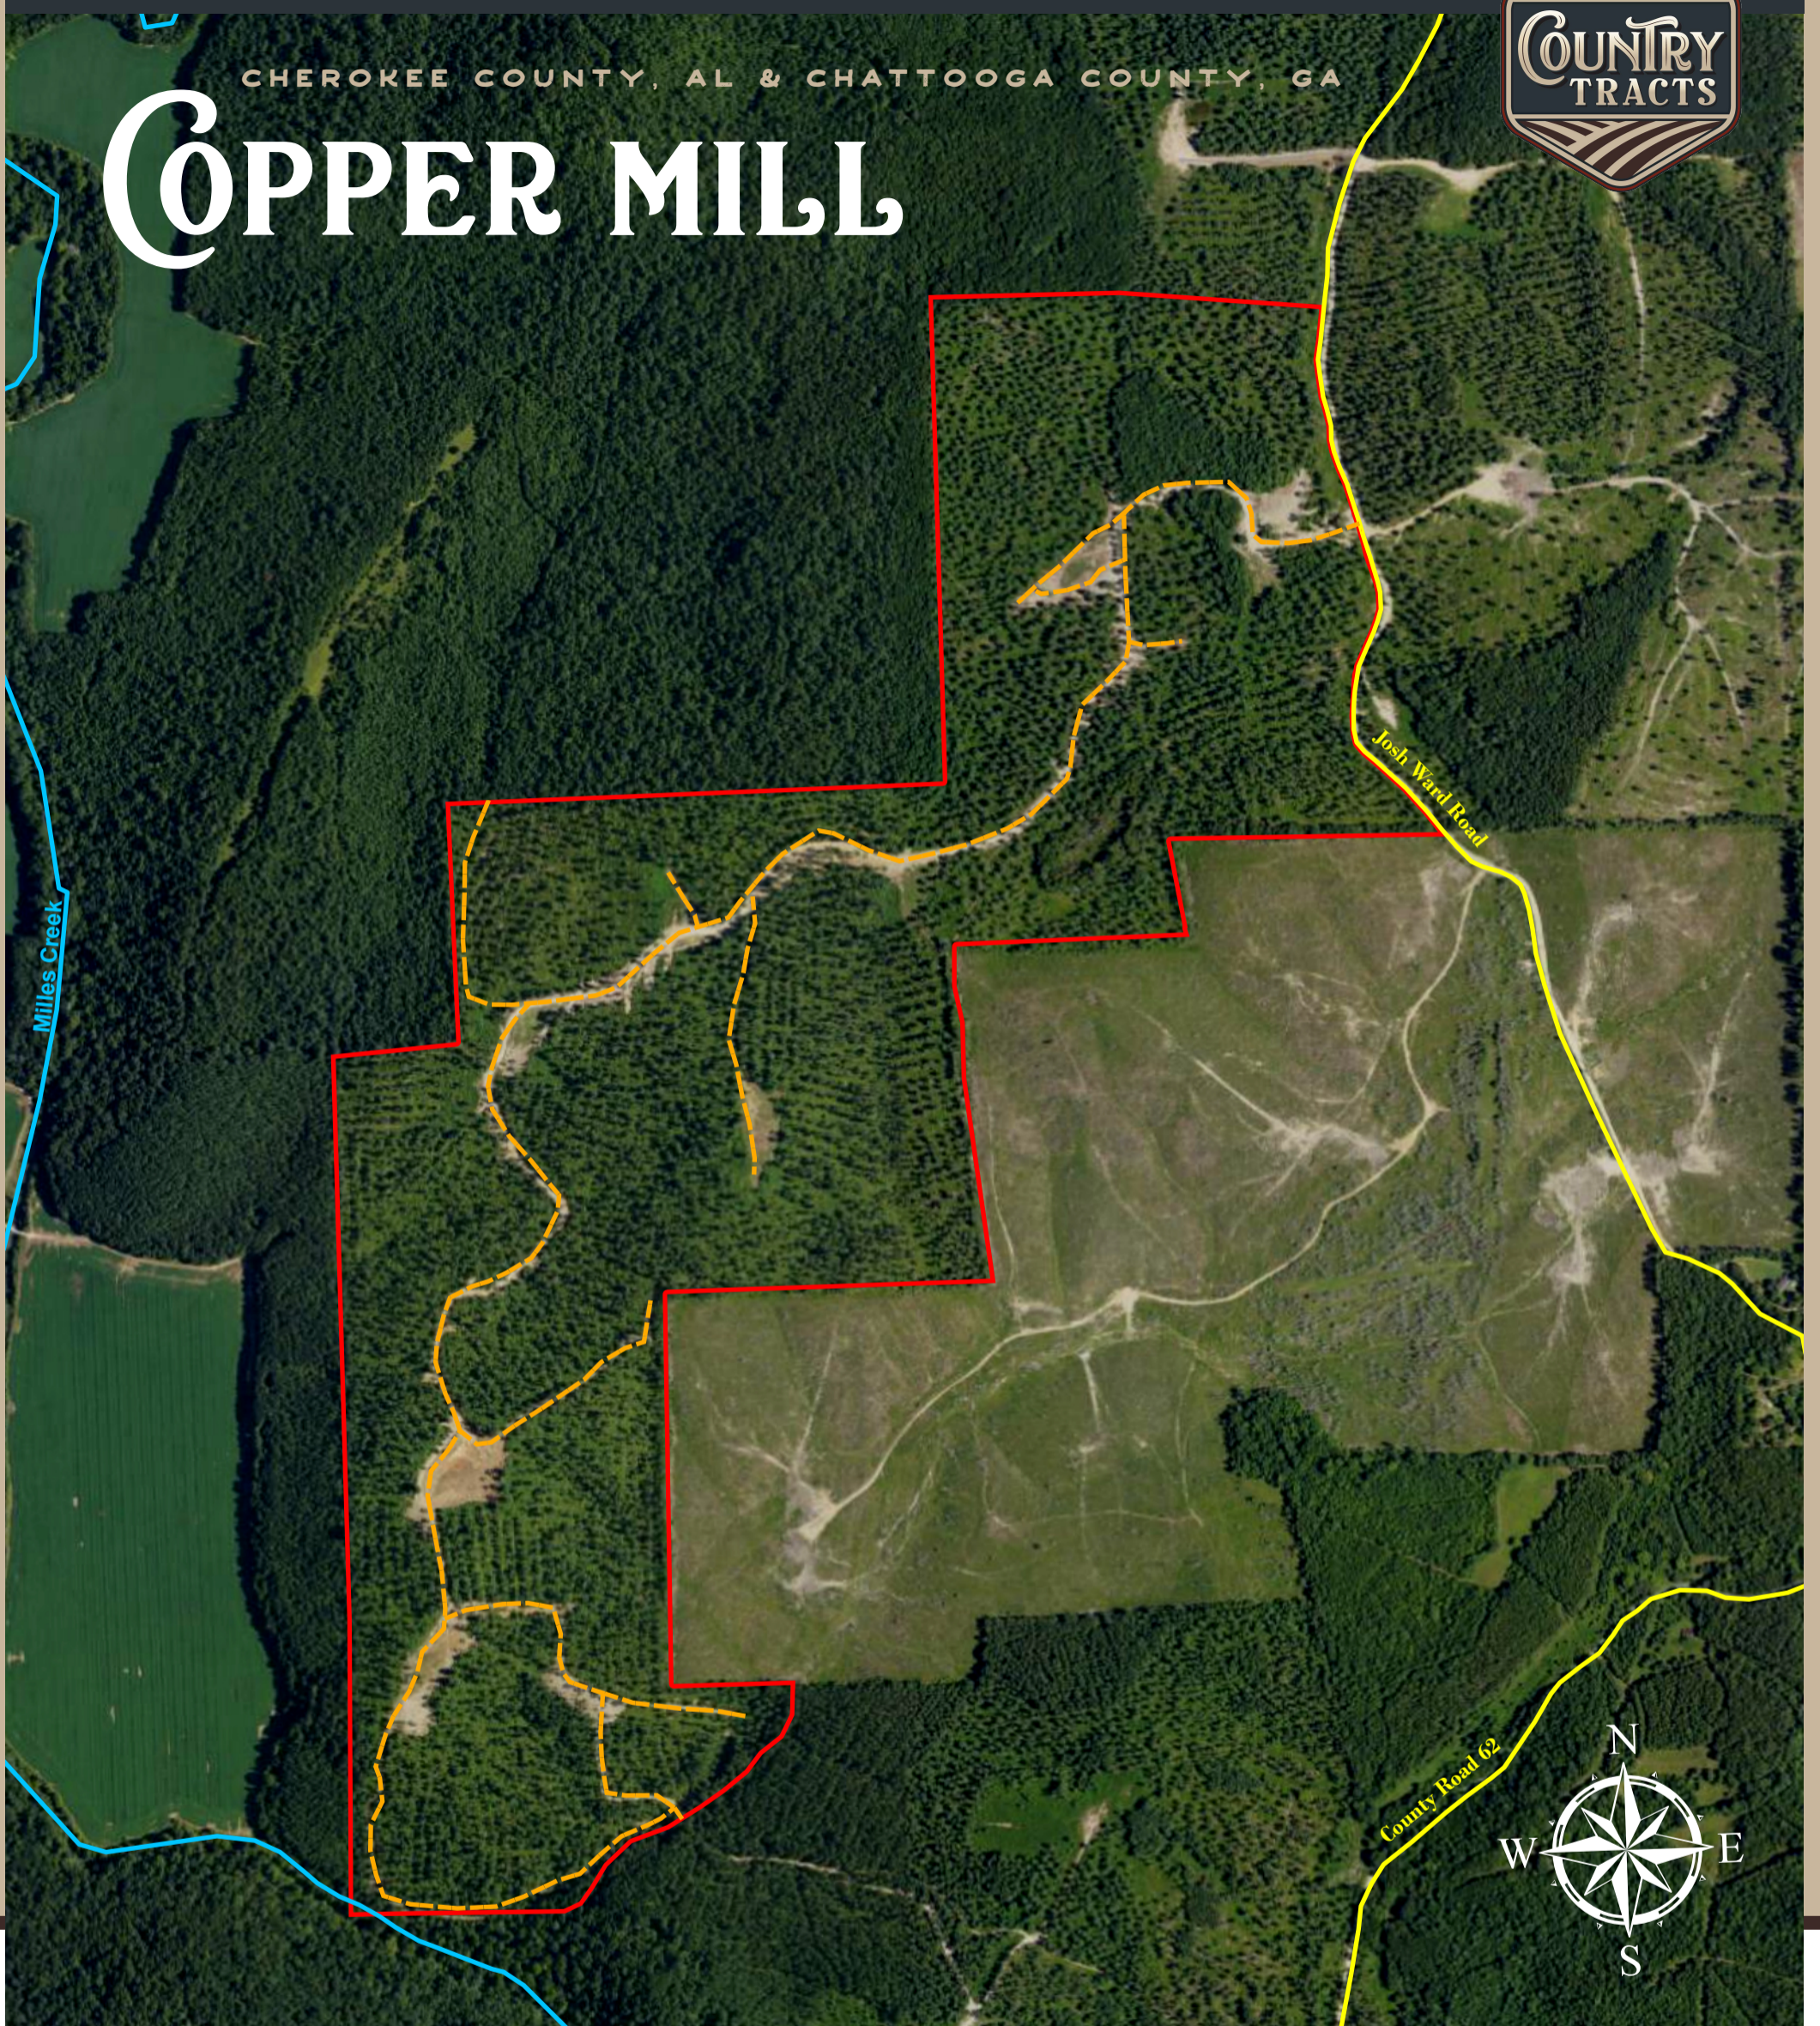

CHEROKEE COUNTY, AL & CHATTOOGA COUNTY, GA

COPPER MILL

LEGEND

- Parcel boundary
- Internal trails
- Road
- Stream

FEATURES

- Mountain Views
- Greenfields
- Convenient Access
- Recreation
- Wildlife
- Mature Timber

280.48 Acres

WWW.COUNTRYTRACTS.COM

"ALL BOUNDARY LINES DEPICTED IN MAPS, AERIALS, PICTURES OR VIDEOS ARE ESTIMATES AND SHOULD NOT BE RELIED ON AS LEGAL DOCUMENTS"