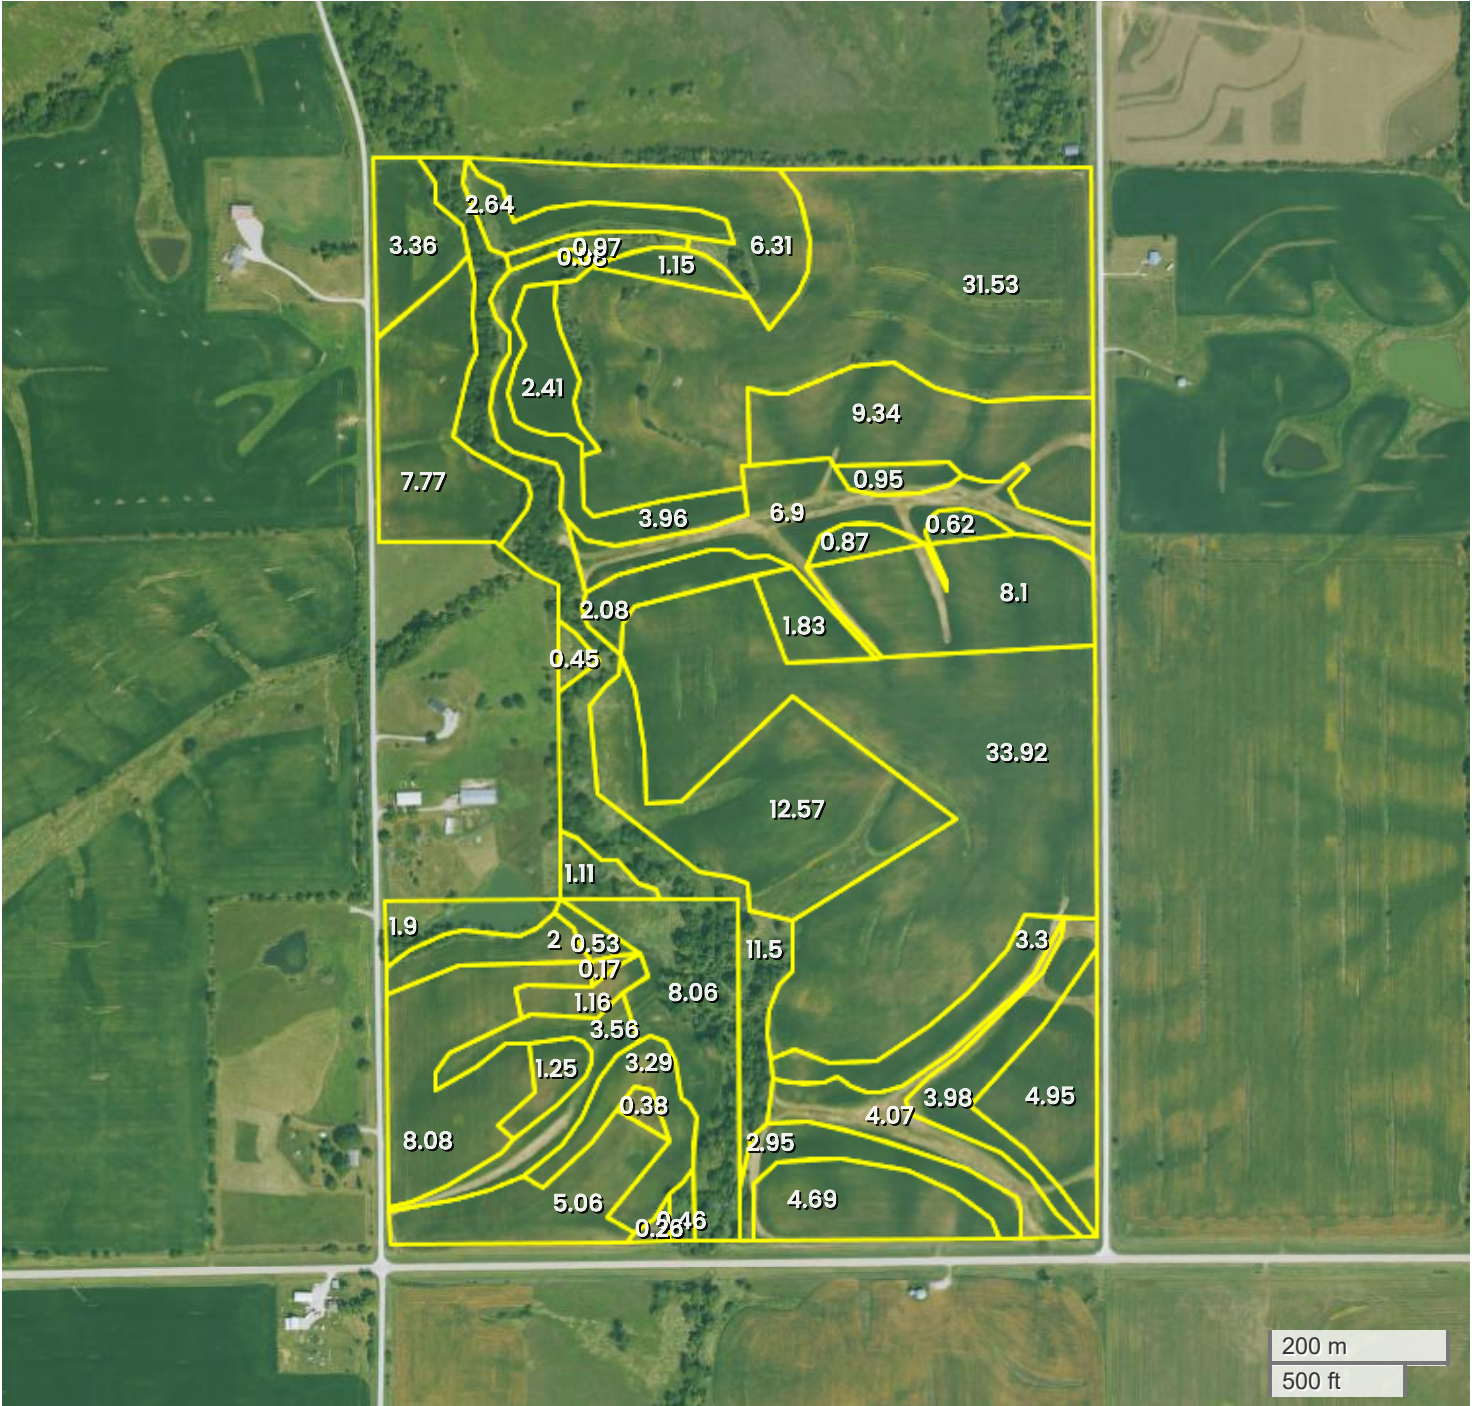

HUENEKE FARM AERIAL MAP

200 m
500 ft

Center: 40.860984, -93.418039

17-70N-22W

Washington Township

Wayne County, IA

FarmWorth, LLC makes no representations or warranties, express or implied, as to the accuracy of any information, data, numerical values, boundaries, or any other information generated through the use of FarmWorth.com. User is solely responsible for independently investigating and determining all information provided through FarmWorth.com prior to use and waives any and all claims against FarmWorth, LLC for any inaccuracies or inconsistencies in the information and/or data.