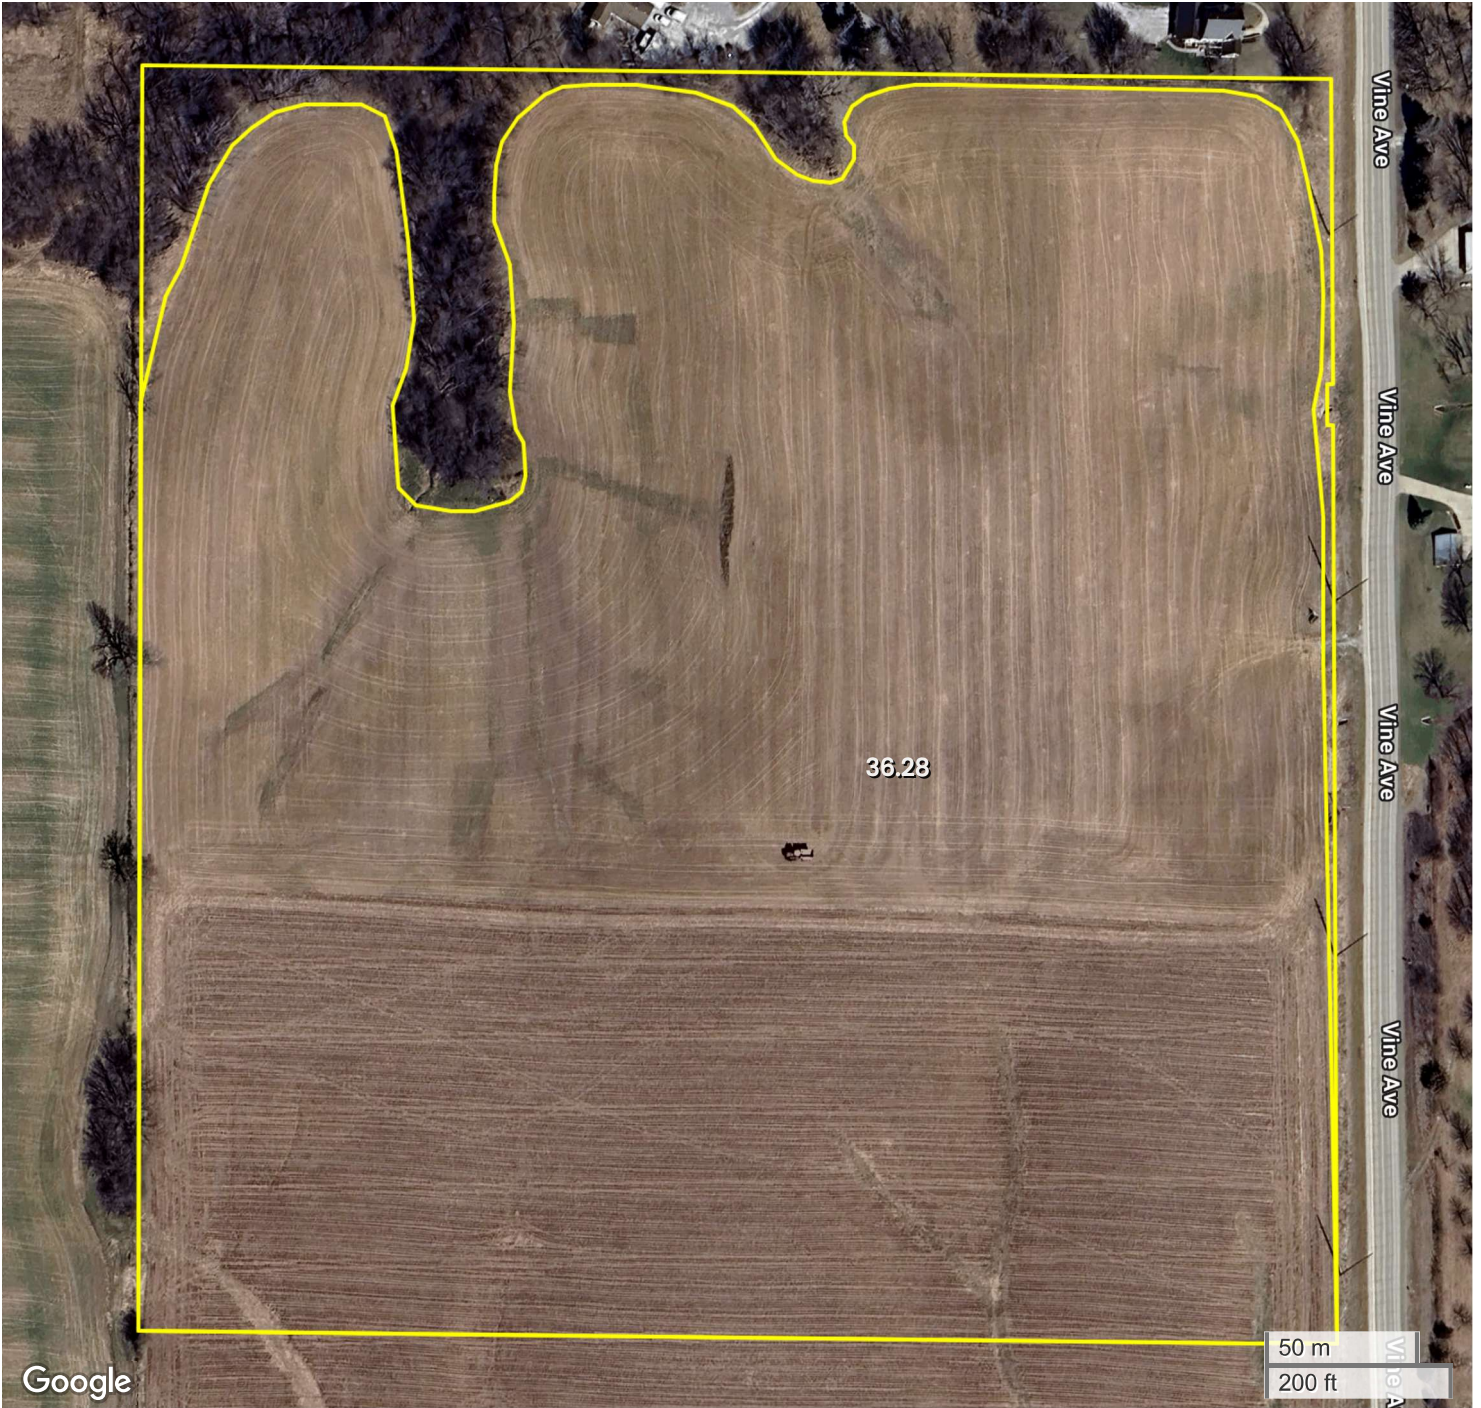

39 ACRES (39 AC TOTAL, 36.28 AC TILLABLE)

AERIAL MAP

Center: 41.502321, -91.544038

04-77N-6W

Iowa Township

Washington County, IA

FarmWorth, LLC makes no representations or warranties, express or implied, as to the accuracy of any information, data, numerical values, boundaries, or any other information generated through the use of FarmWorth.com. User is solely responsible for independently investigating and determining all information provided through FarmWorth.com prior to use and waives any and all claims against FarmWorth, LLC for any inaccuracies or inconsistencies in the information and/or data.