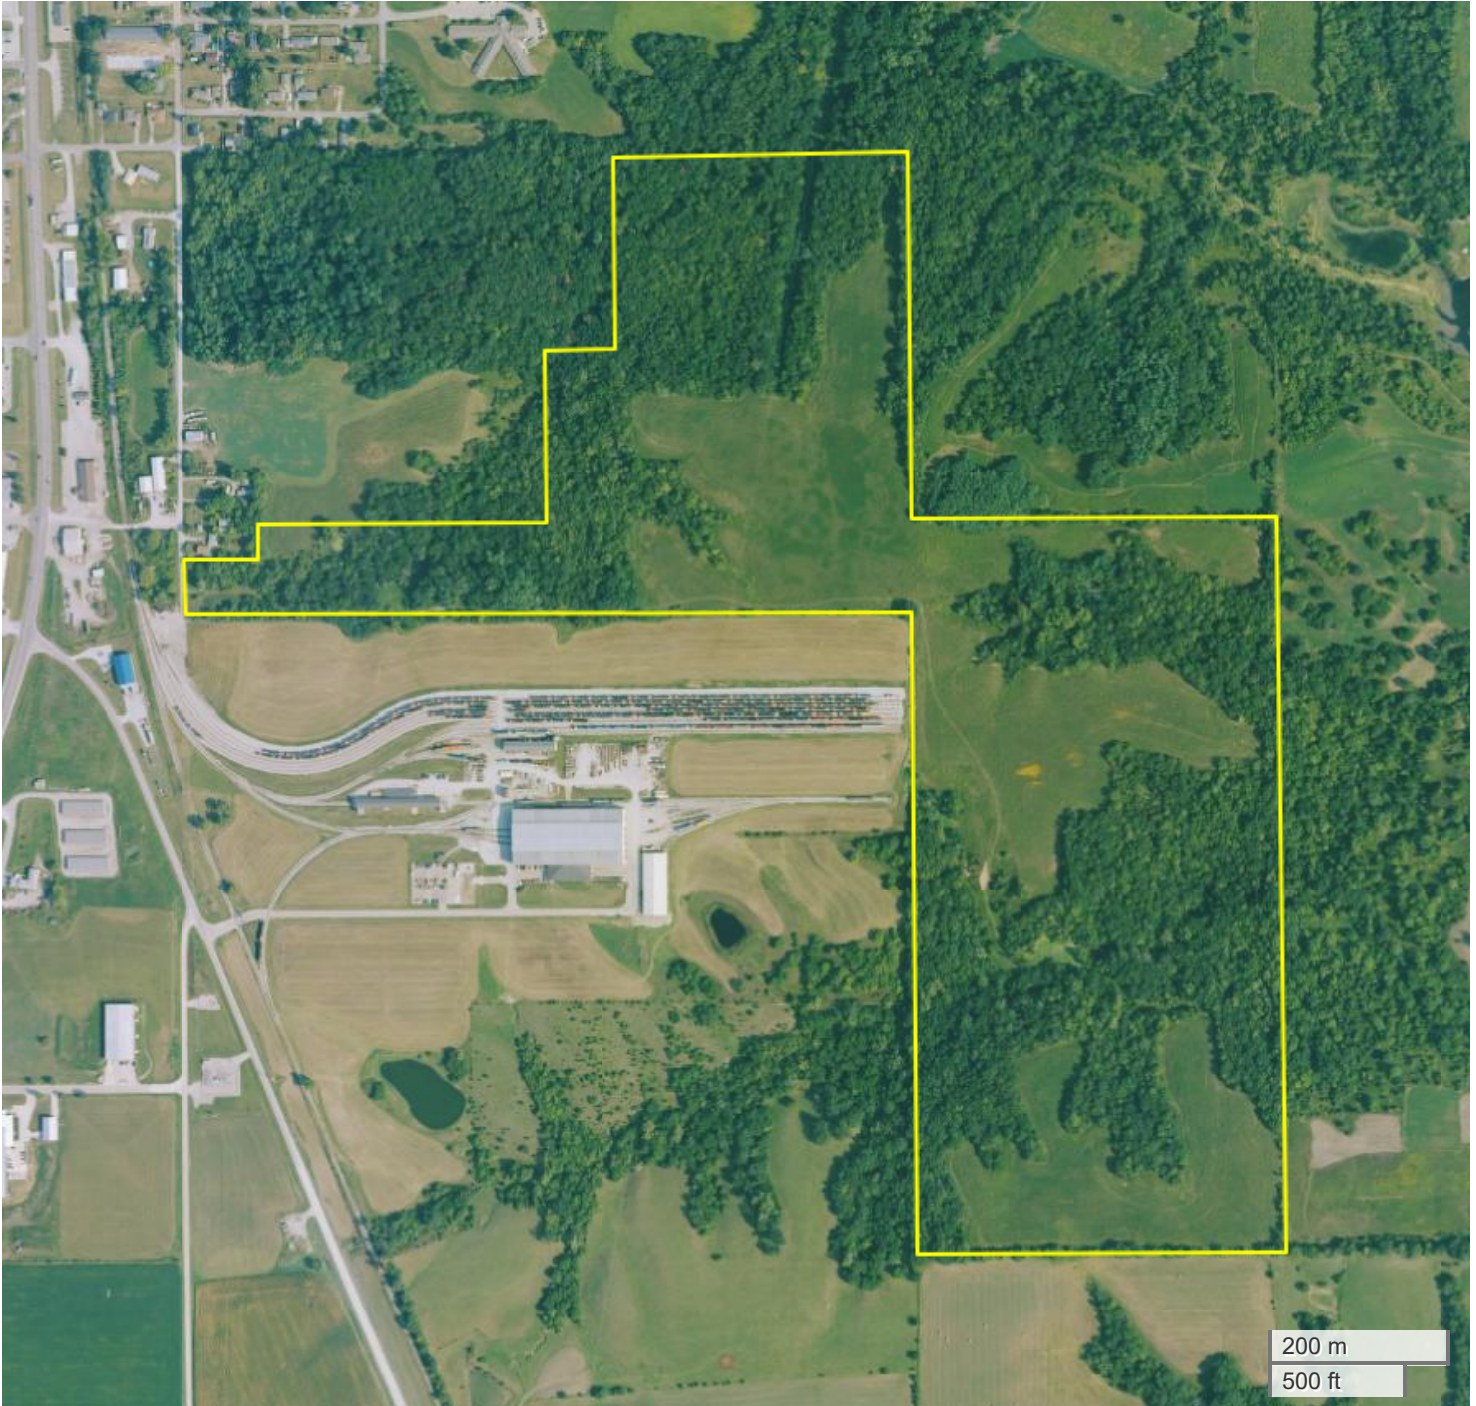

MCCABE HOLDINGS, LLC
AERIAL MAP

Center: 41.006233, -92.796900

27-72N-17W
Troy Township
Monroe County, IA

FarmWorth, LLC makes no representations or warranties, express or implied, as to the accuracy of any information, data, numerical values, boundaries, or any other information generated through the use of FarmWorth.com. User is solely responsible for independently investigating and determining all information provided through FarmWorth.com prior to use and waives any and all claims against FarmWorth, LLC for any inaccuracies or inconsistencies in the information and/or data.