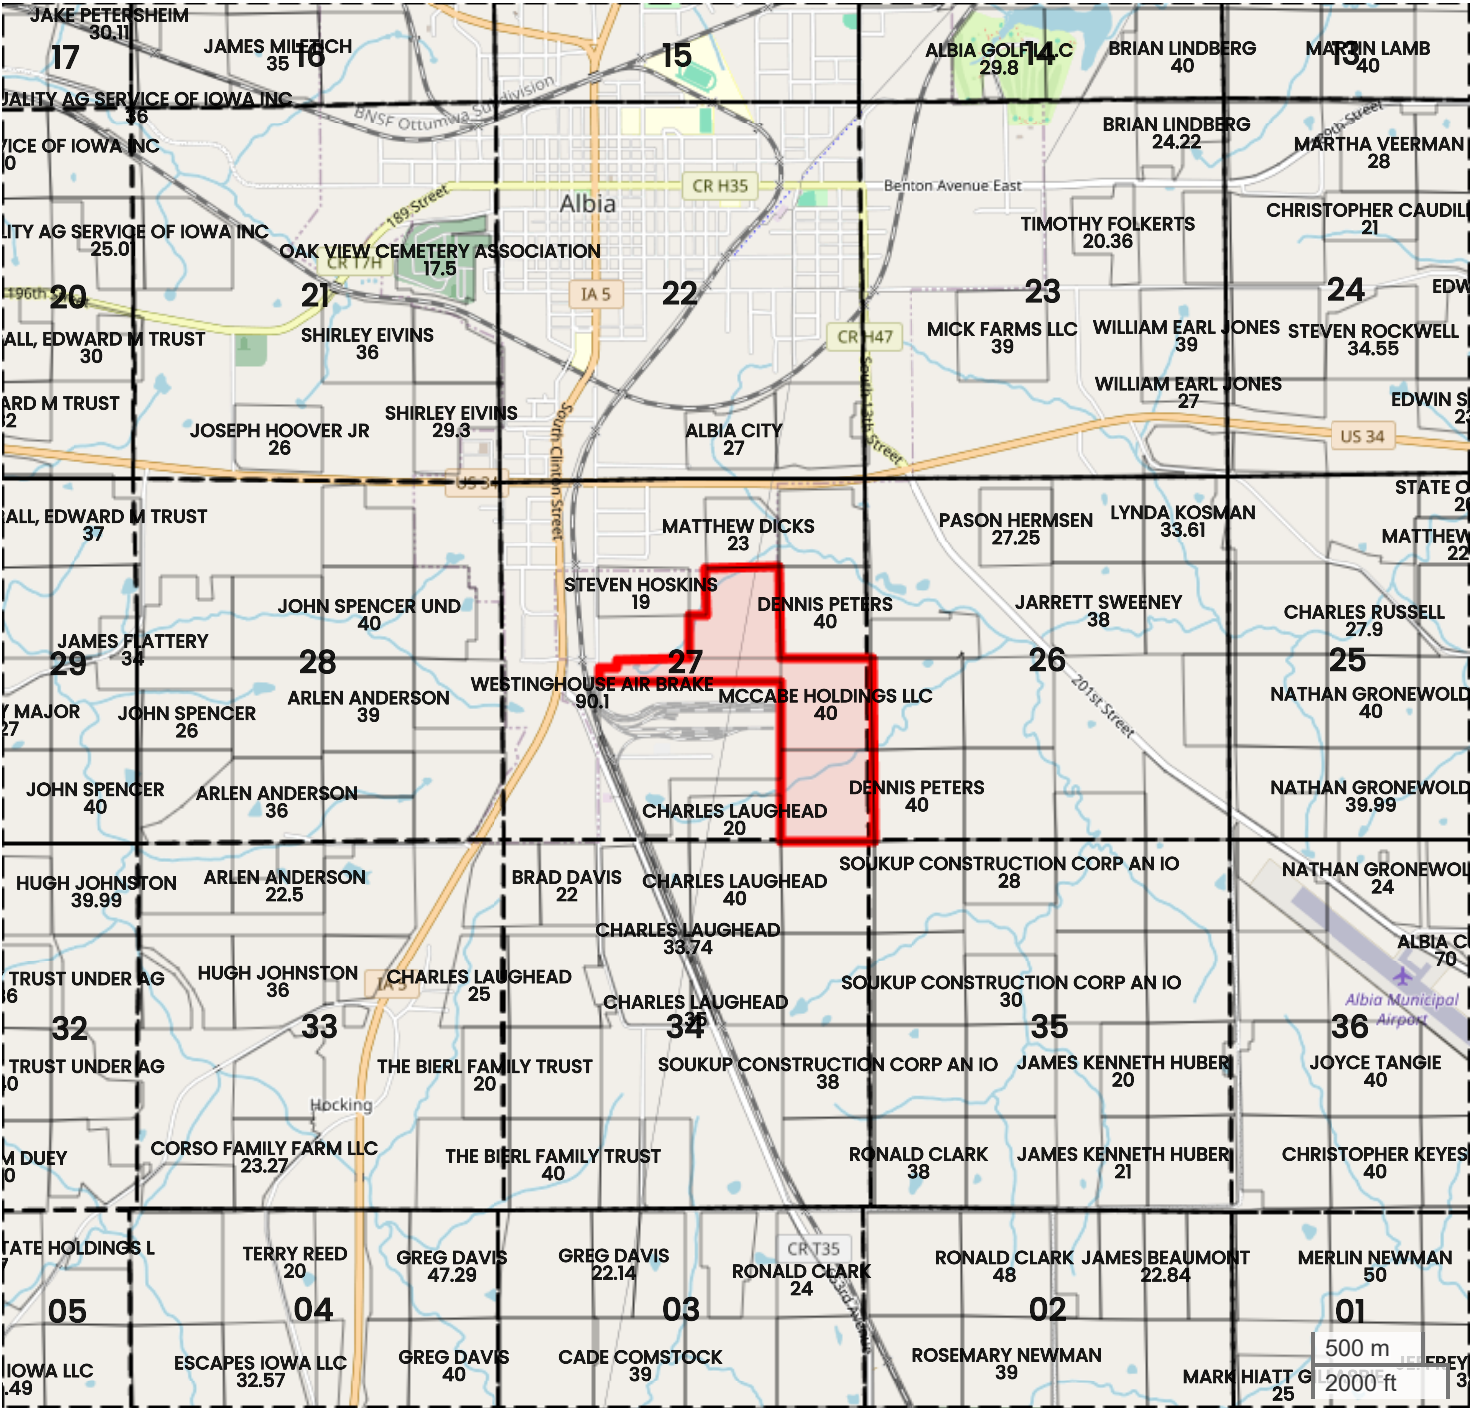

MCCABE HOLDINGS, LLC
PLAT MAP

Center: 41.006602, -92.799772

27-72N-17W
Troy Township
Monroe County, IA

FarmWorth, LLC makes no representations or warranties, express or implied, as to the accuracy of any information, data, numerical values, boundaries, or any other information generated through the use of FarmWorth.com. User is solely responsible for independently investigating and determining all information provided through FarmWorth.com prior to use and waives any and all claims against FarmWorth, LLC for any inaccuracies or inconsistencies in the information and/or data.