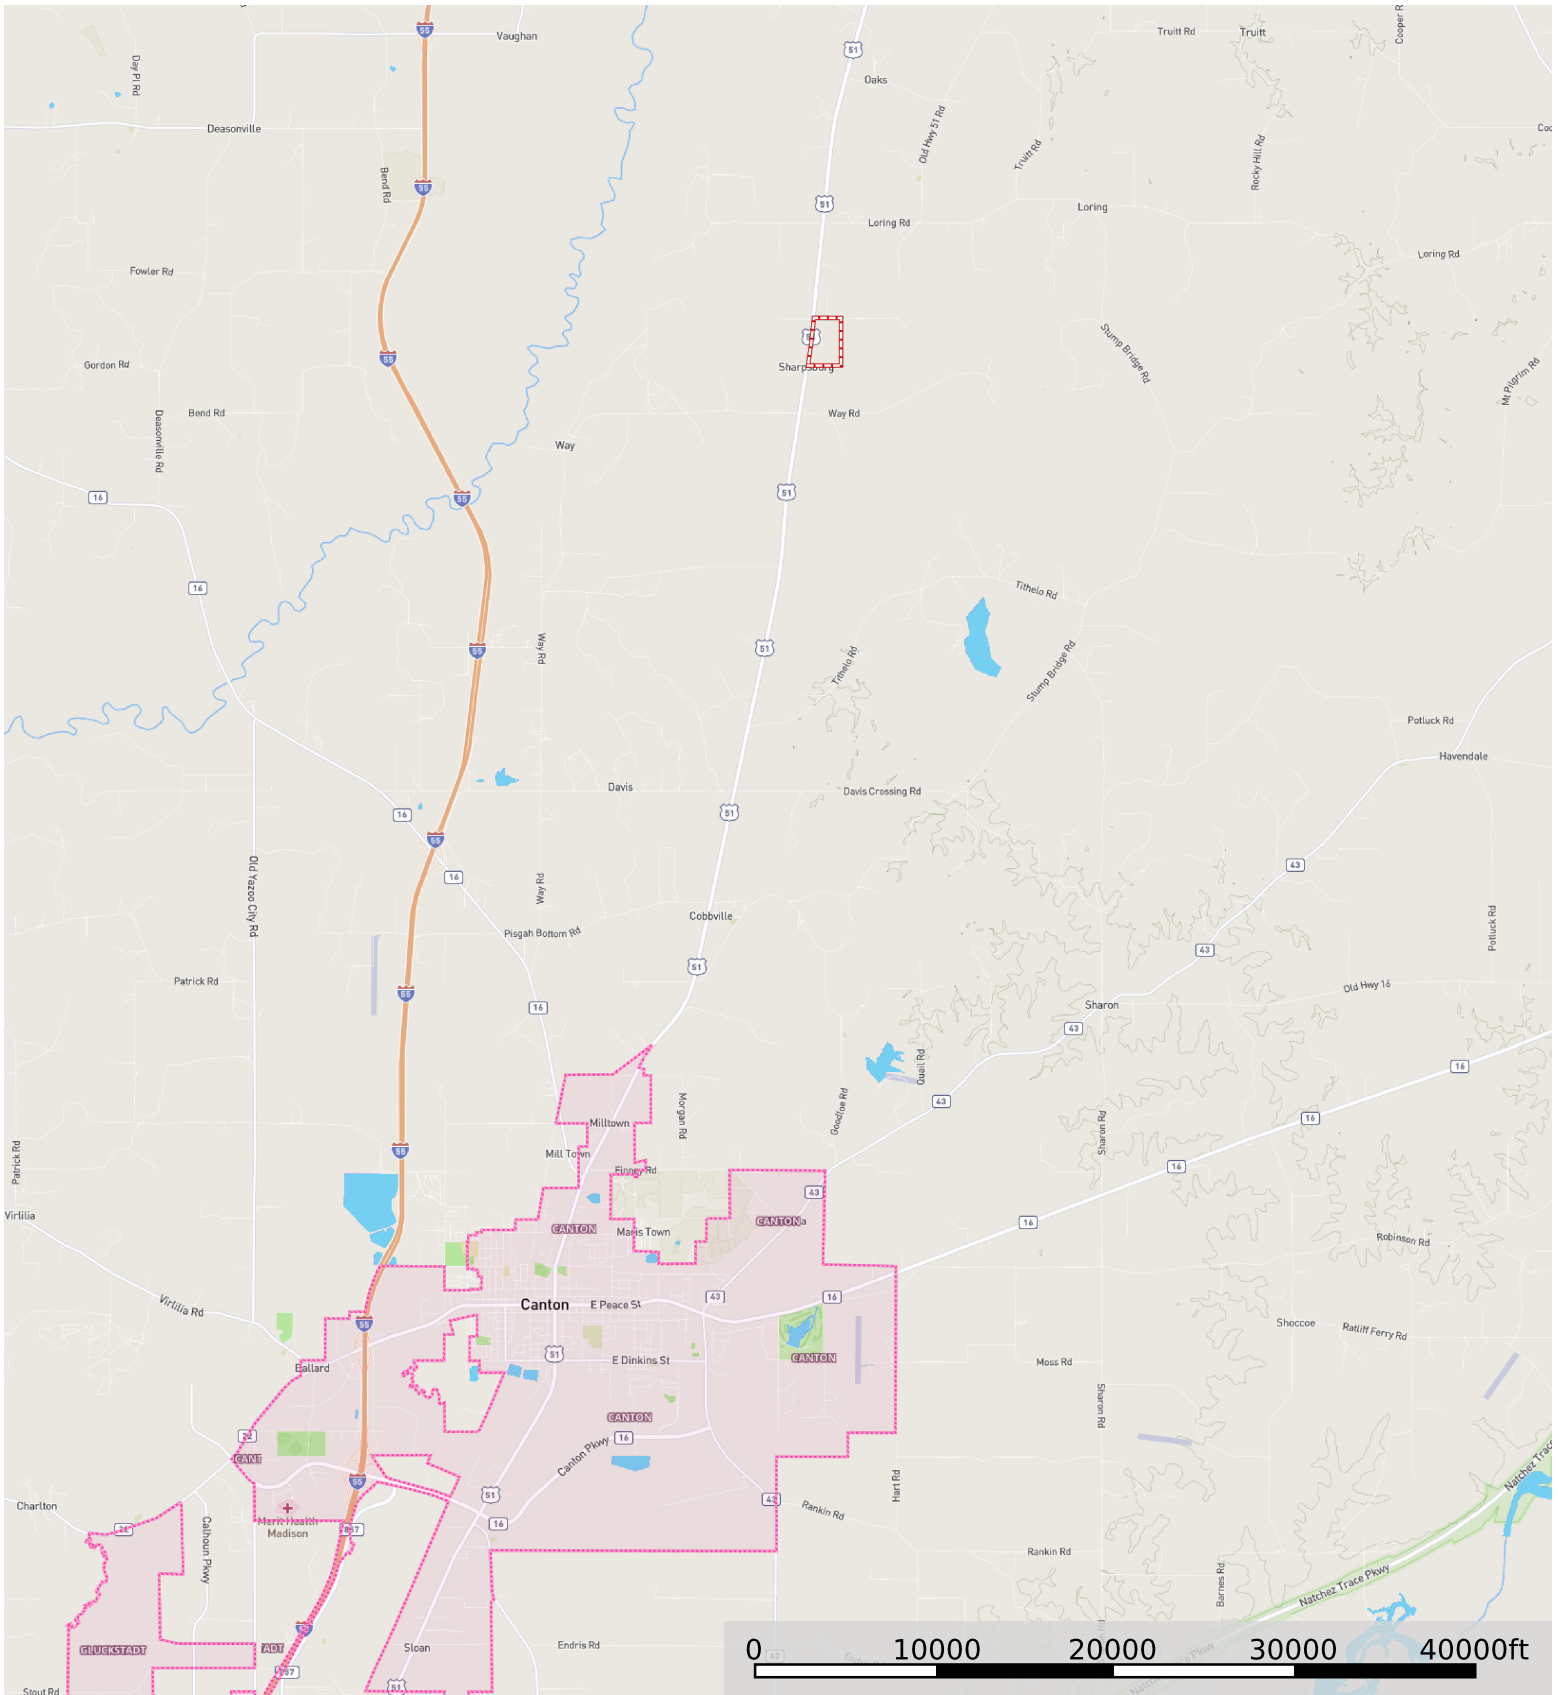

MD101
Madison County, Mississippi, 101 AC +/-

 Boundary