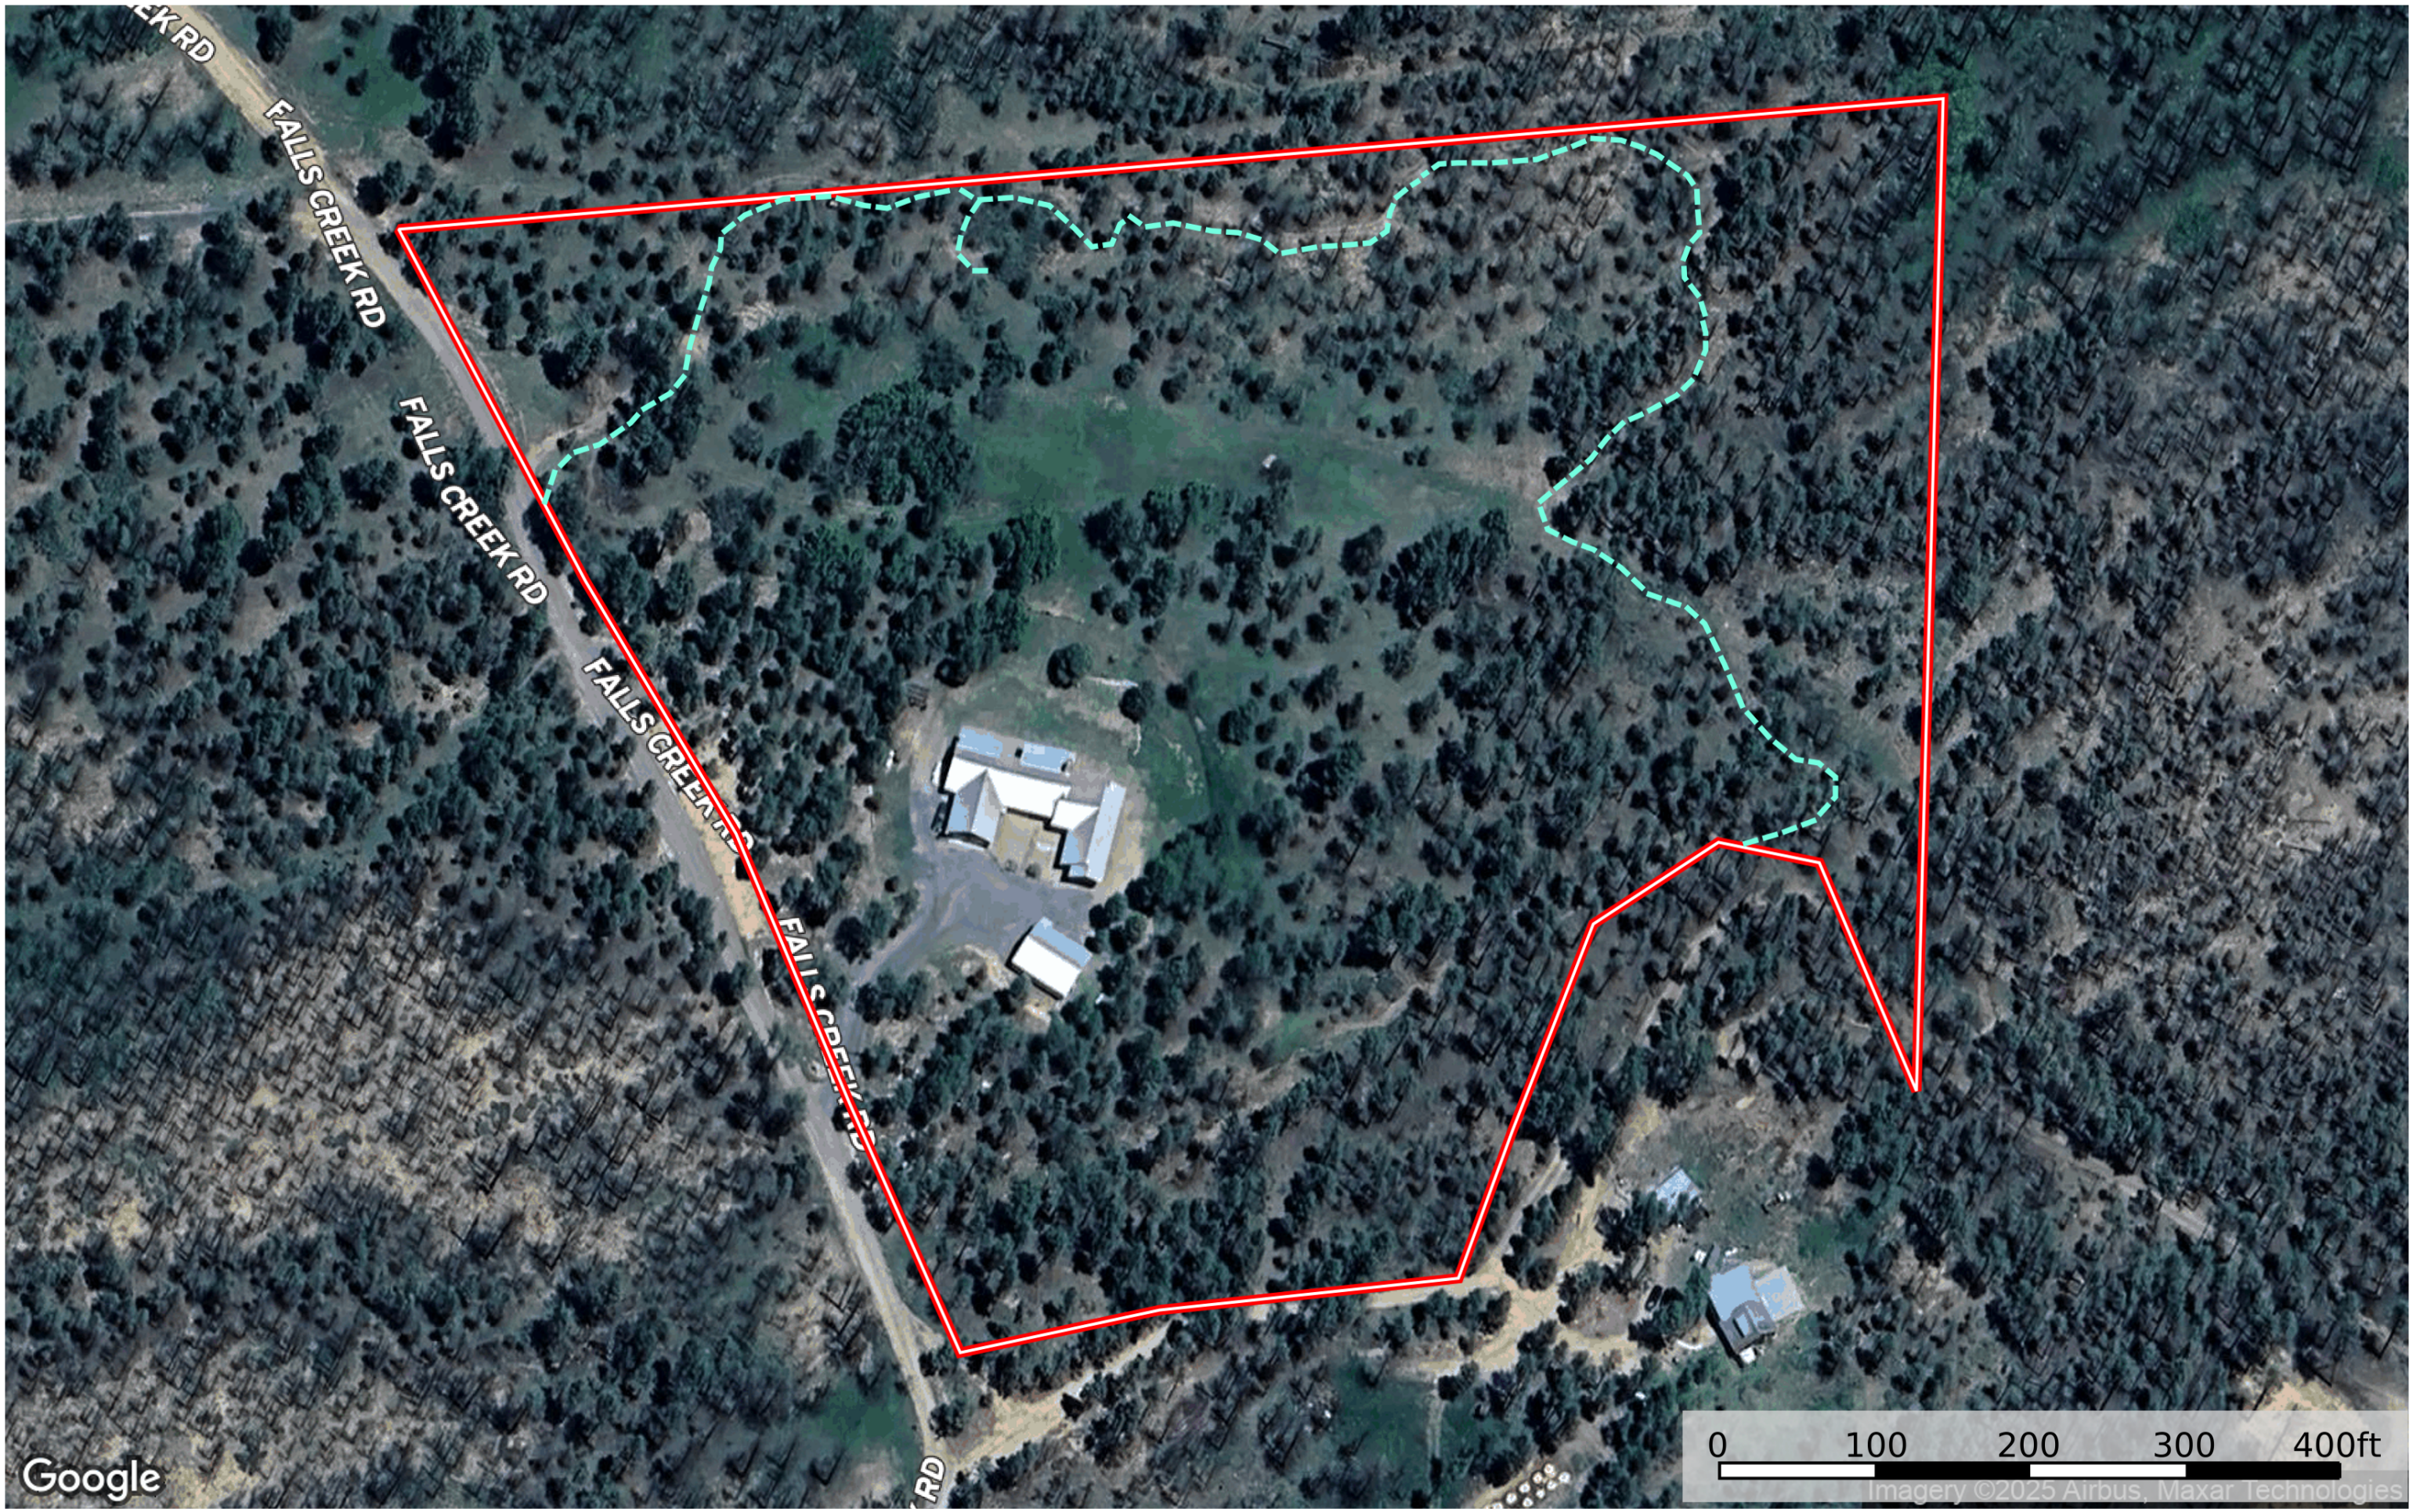

Santillanes Creek Ranch w entry rd
 San Miguel County, New Mexico, 12.87 AC +/-

Robert Martin

id. The information contained herein was obtained from sources deemed to be reliable. Land id™ Services makes no warranties or guarantees as to the completeness or accuracy thereof.