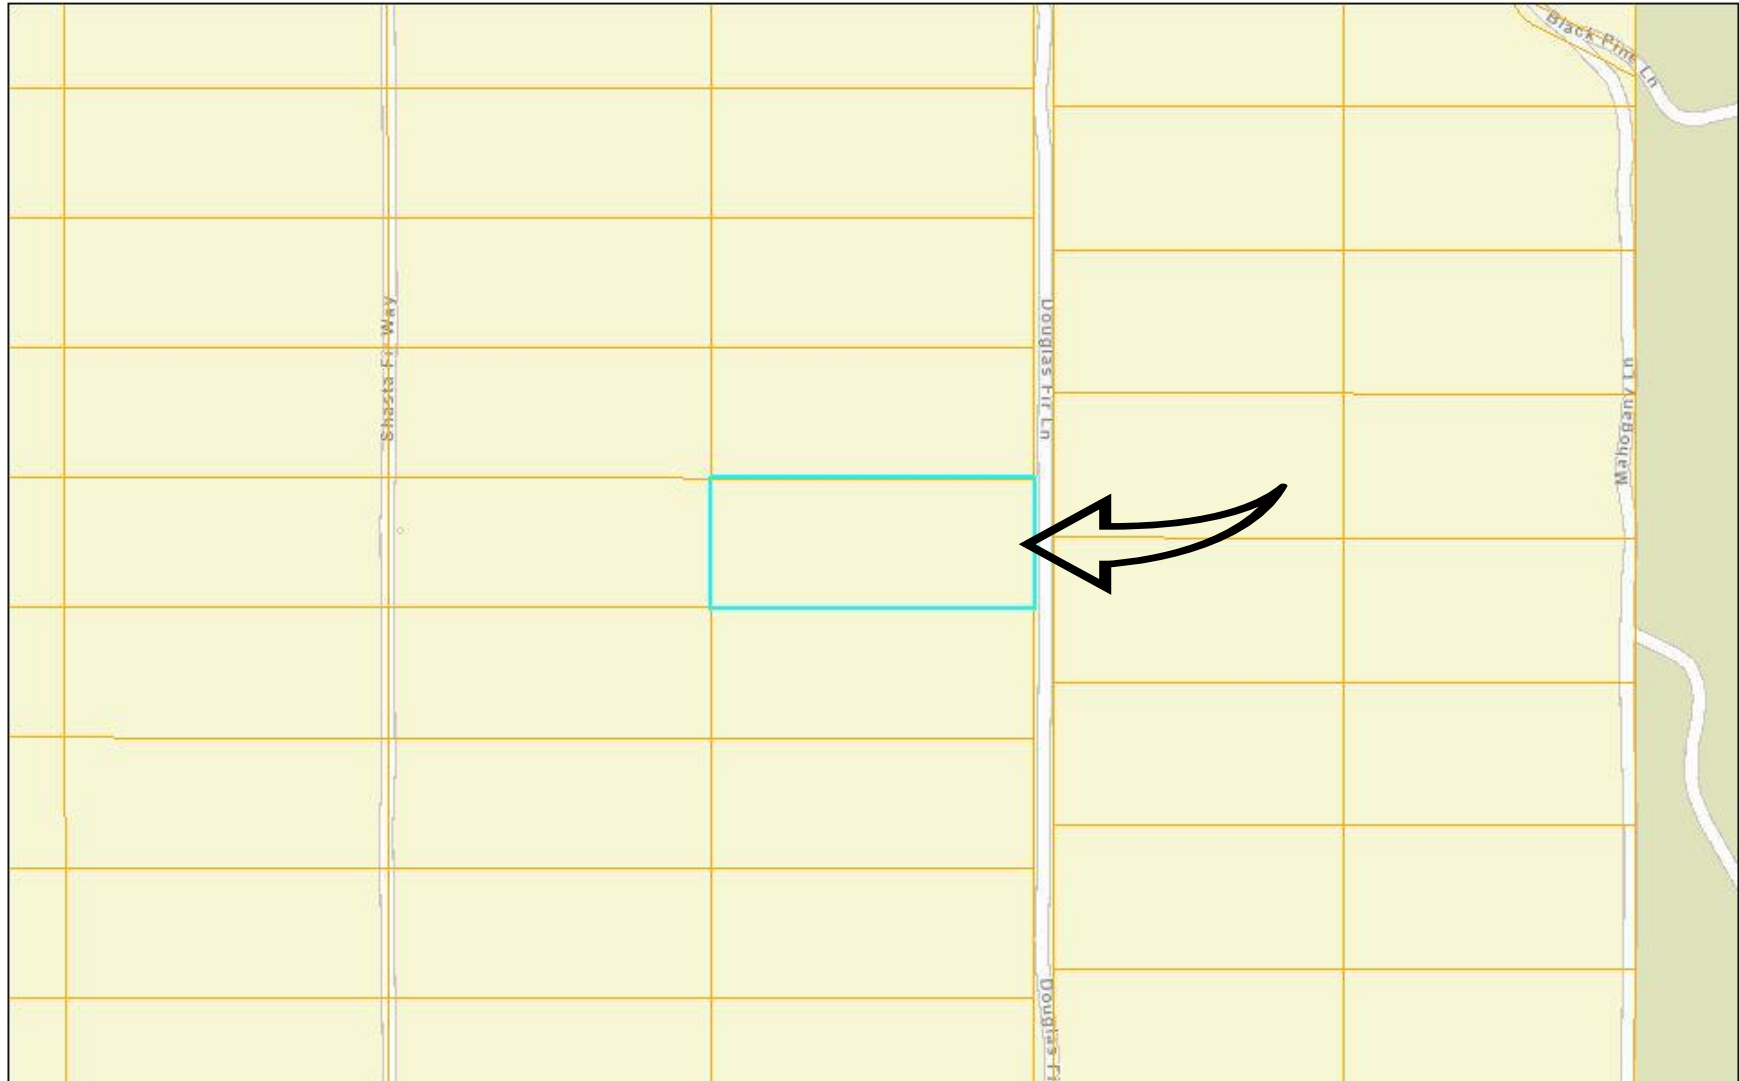

# Klamath County, OR

8/26/2023, 6:08:00 AM

 KC\_Taxlots

Esri Community Maps Contributors, Oregon State Parks, State of Oregon GEO, © OpenStreetMap, Microsoft, Esri, HERE, Garmin, SafeGraph.

Klamath County GIS

\*Property Lines are an approximate only.