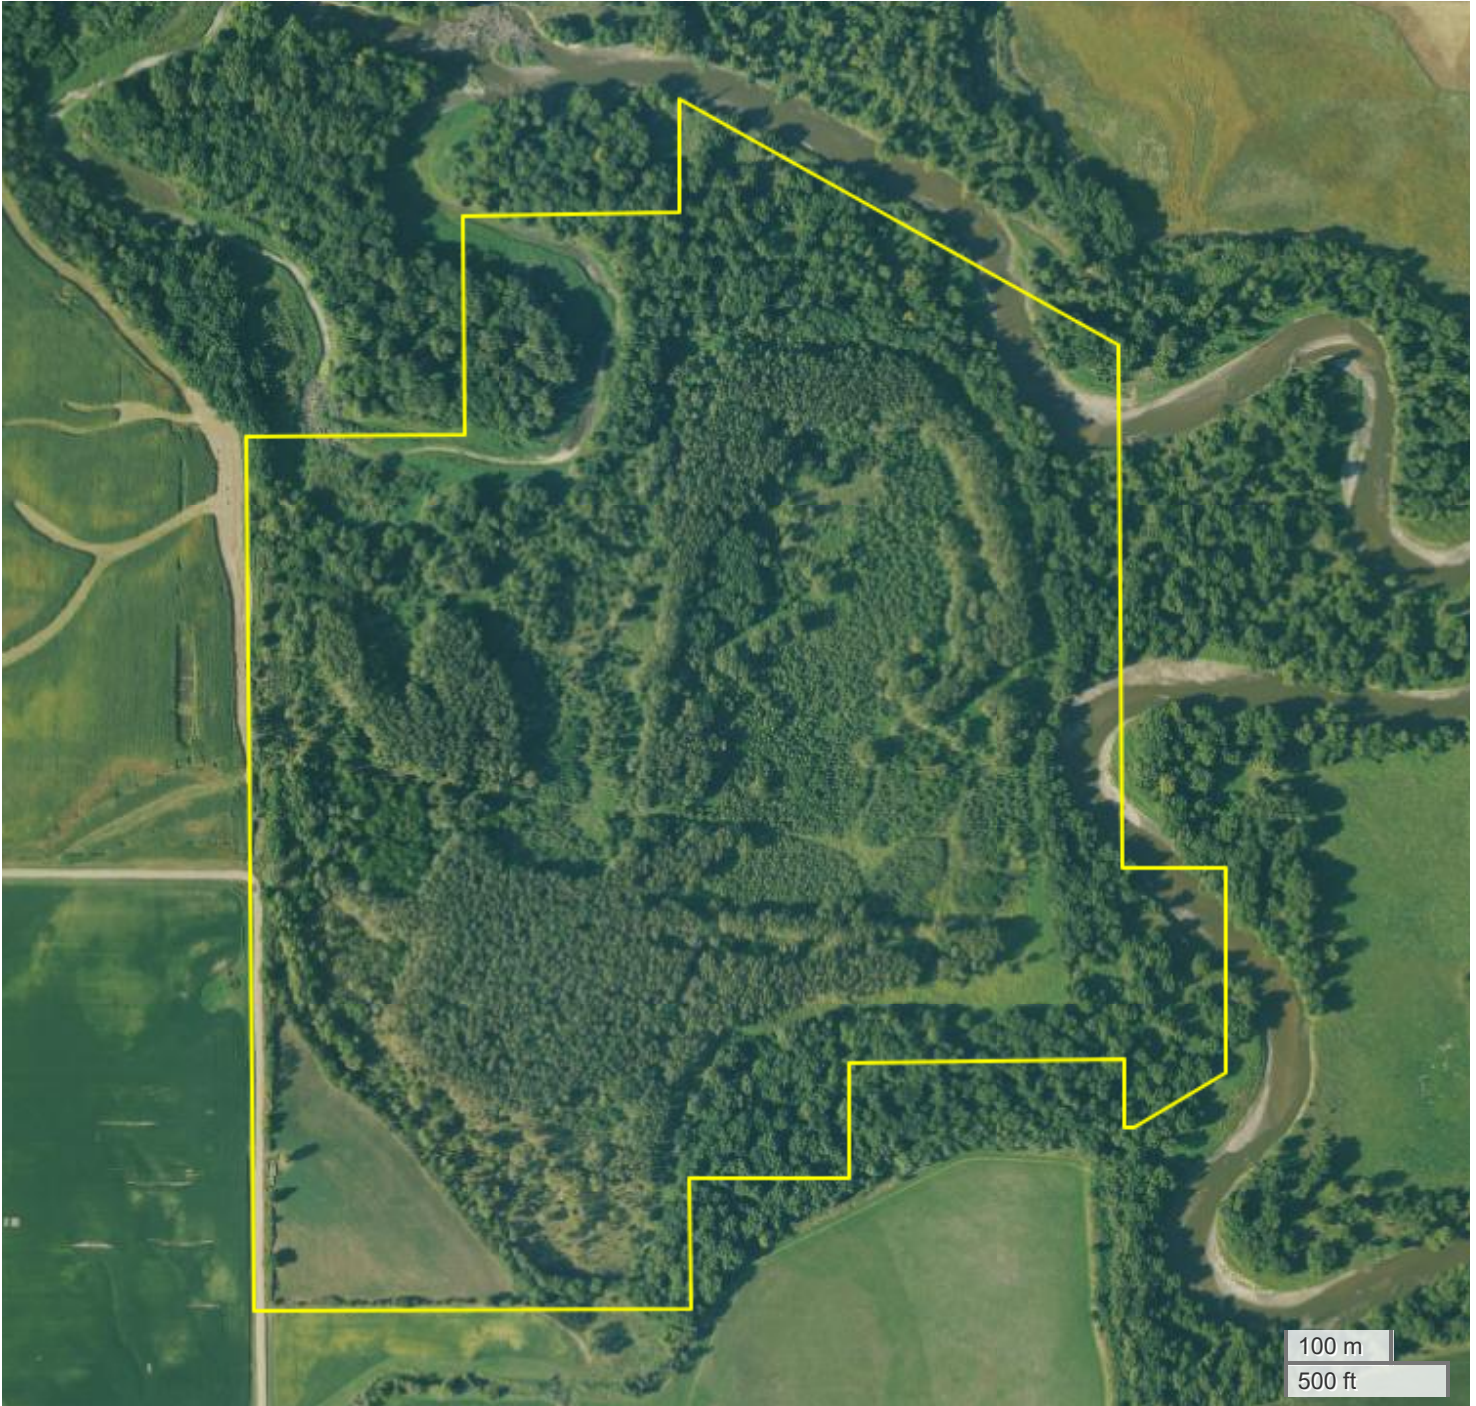

GAETA (175.07 AC TOTAL, 8.06 AC TILLABLE)

AERIAL MAP

Center: 41.239379, -92.313813

01-74N-13W

Benton Township

Keokuk County, IA

FarmWorth, LLC makes no representations or warranties, express or implied, as to the accuracy of any information, data, numerical values, boundaries, or any other information generated through the use of FarmWorth.com. User is solely responsible for independently investigating and determining all information provided through FarmWorth.com prior to use and waives any and all claims against FarmWorth, LLC for any inaccuracies or inconsistencies in the information and/or data.