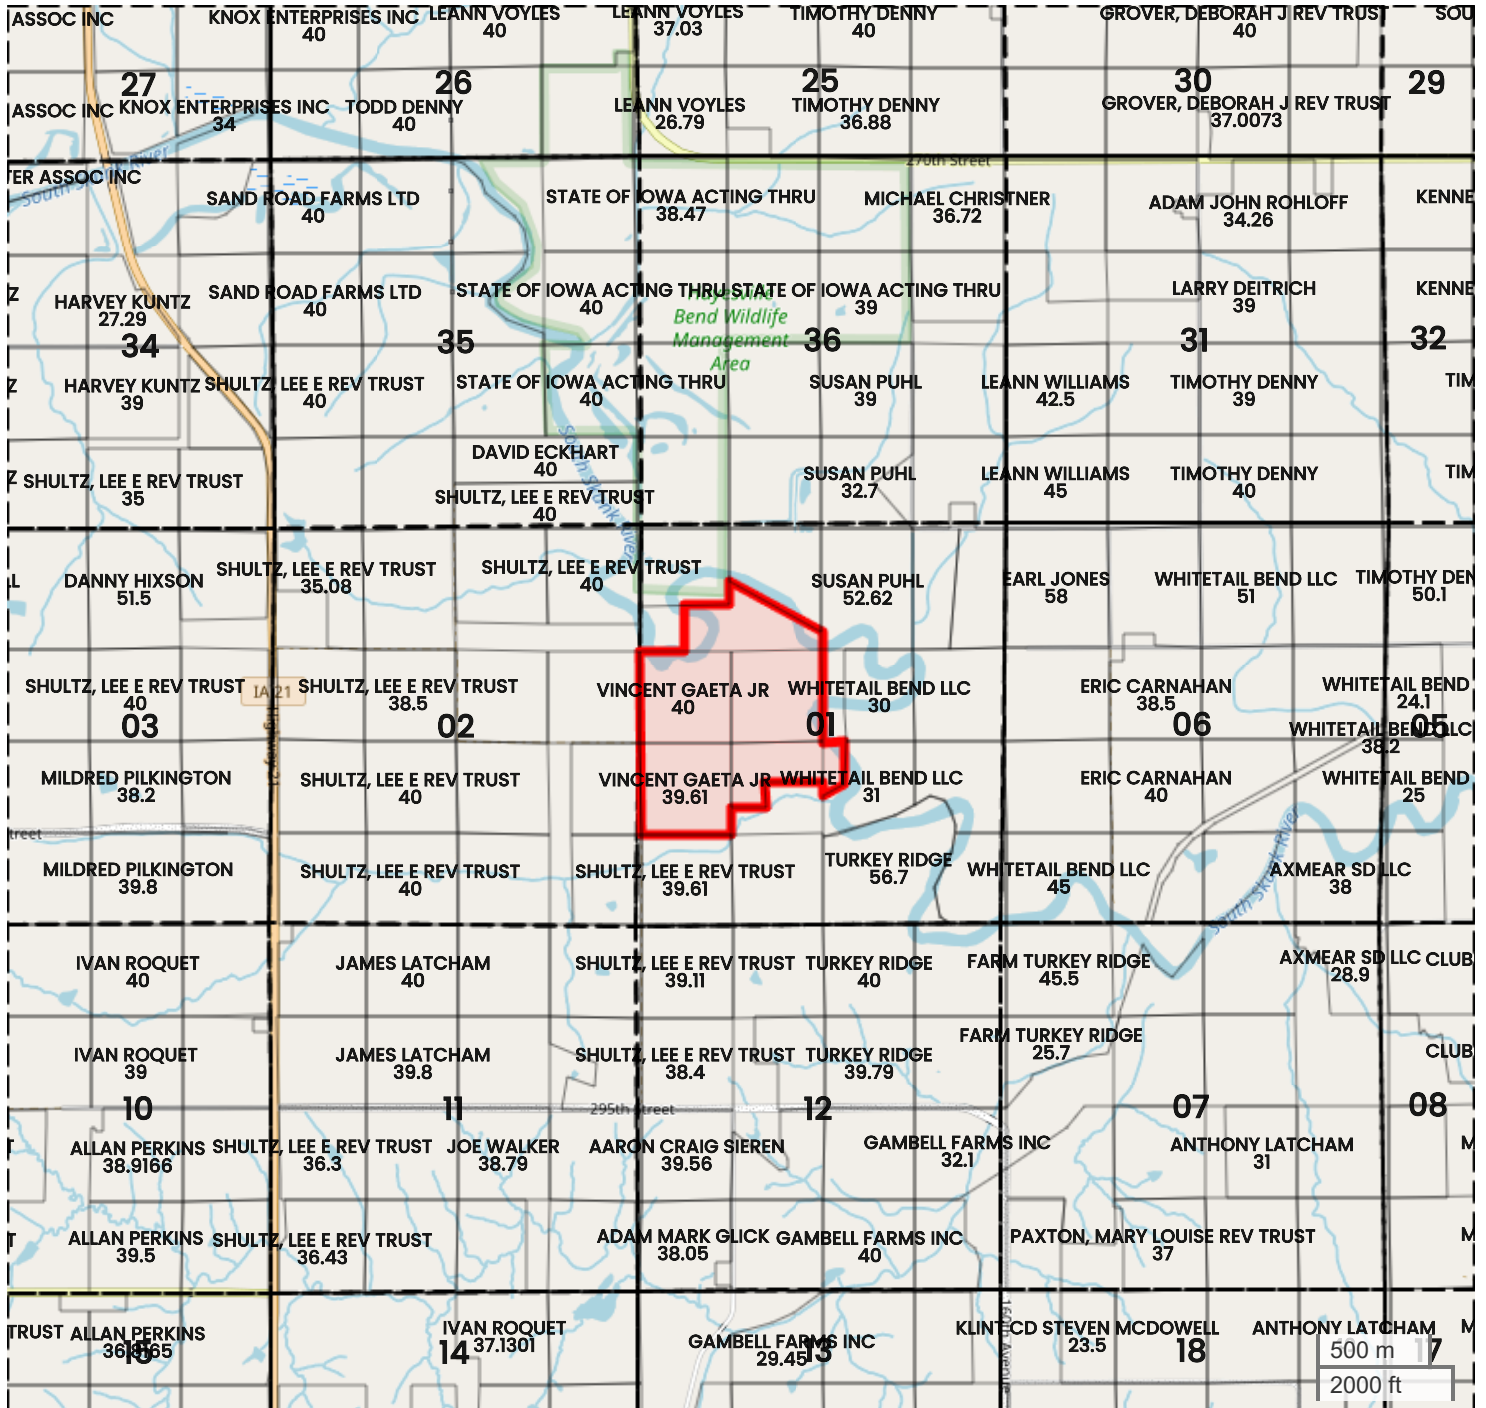

GAETA (175.07 AC TOTAL, 8.06 AC TILLABLE)

PLAT MAP

Center: 41.243108, -92.310038

01-74N-13W
Benton Township
Keokuk County, IA

FarmWorth, LLC makes no representations or warranties, express or implied, as to the accuracy of any information, data, numerical values, boundaries, or any other information generated through the use of FarmWorth.com. User is solely responsible for independently investigating and determining all information provided through FarmWorth.com prior to use and waives any and all claims against FarmWorth, LLC for any inaccuracies or inconsistencies in the information and/or data.