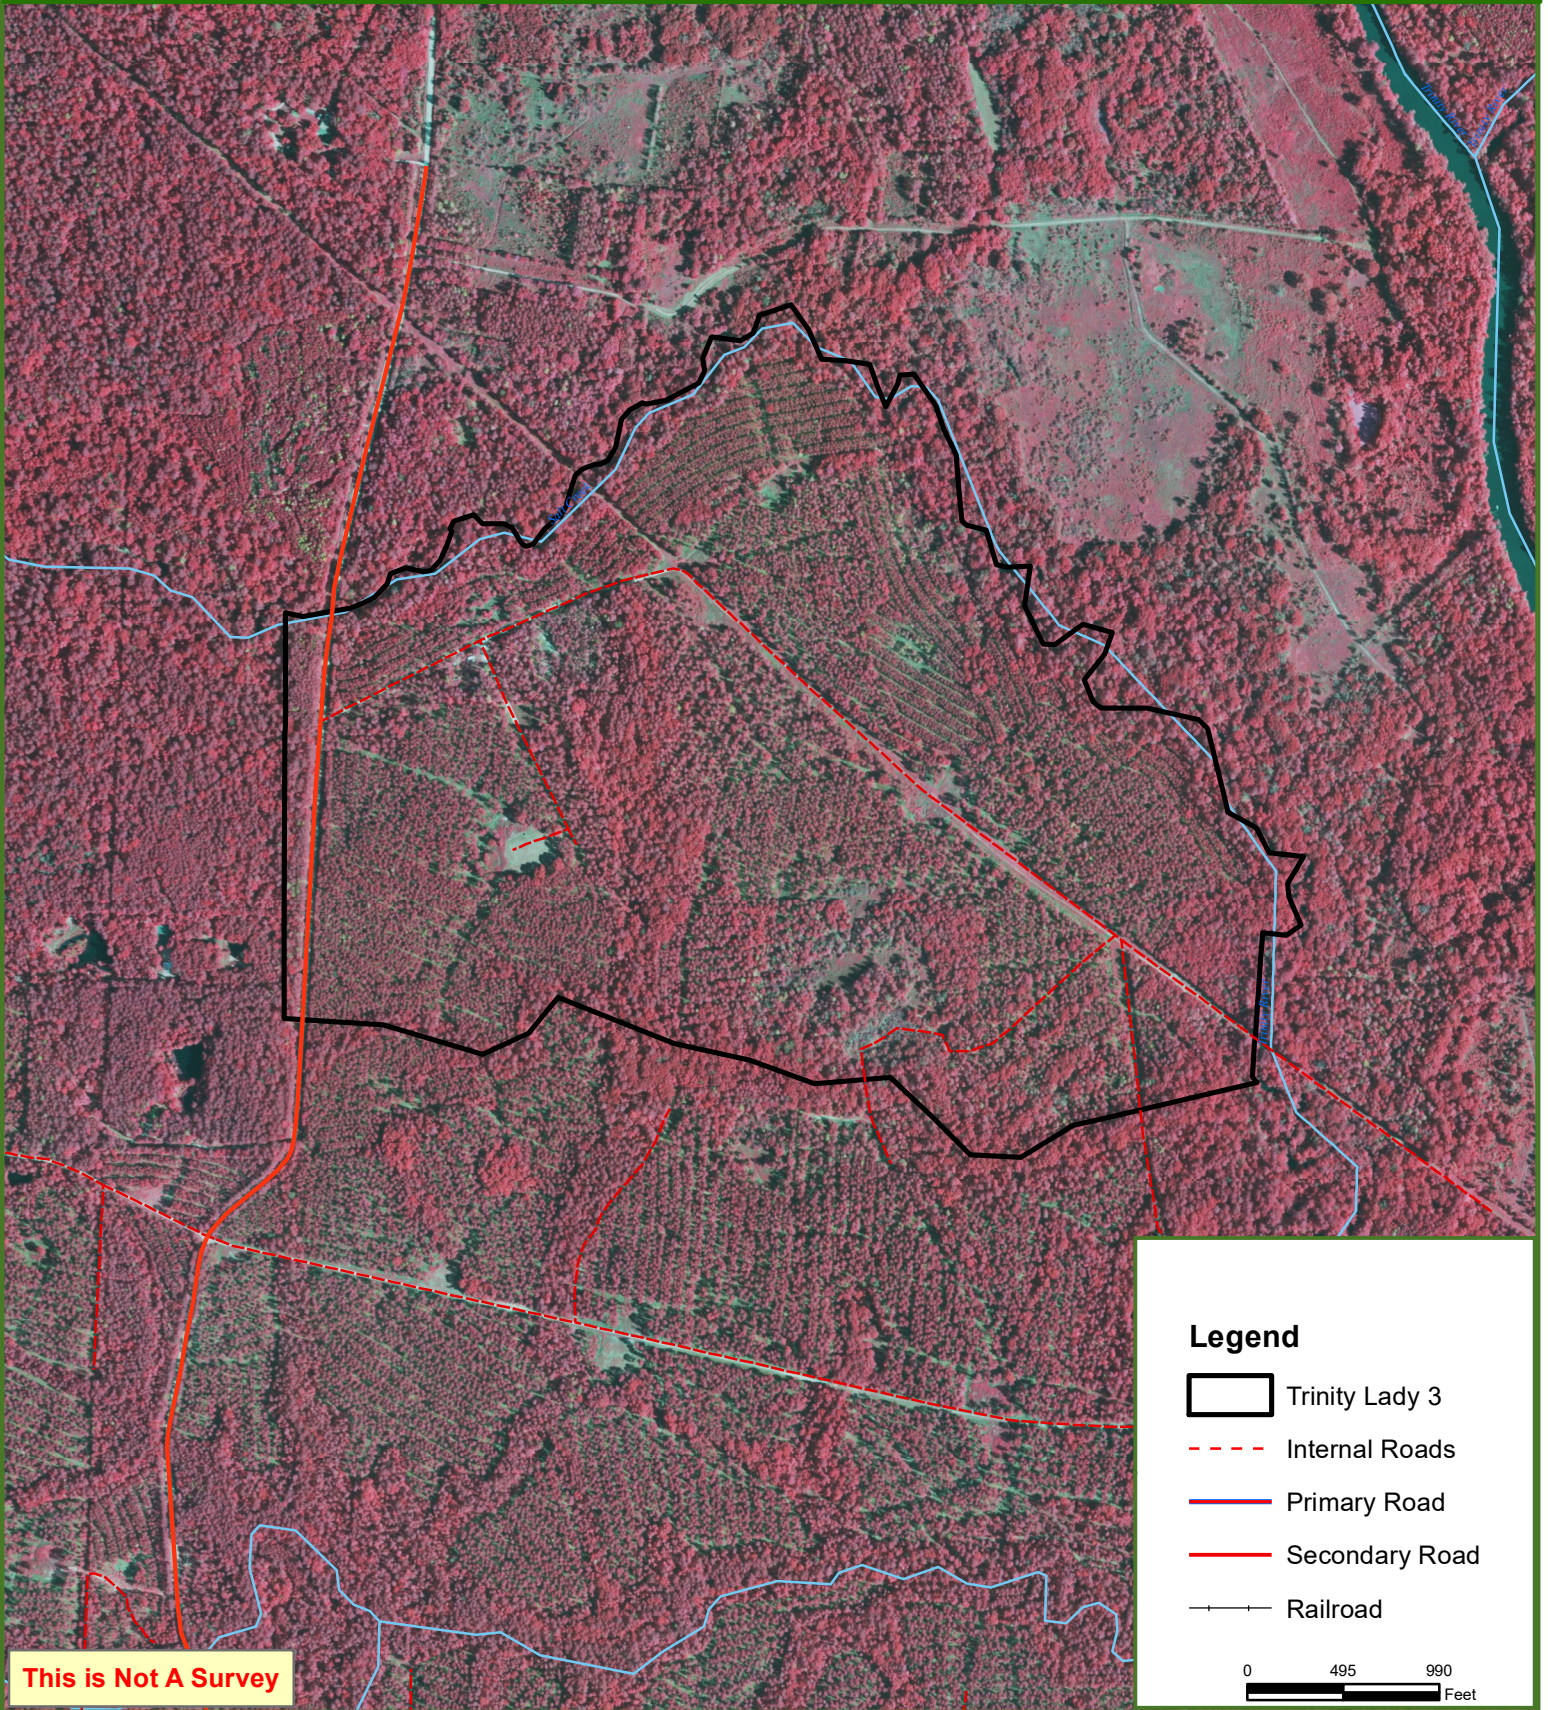

Trinity Lady 3

Trinity County, TX

332.00 ± Acres

Legend

-  Trinity Lady 3
-  Internal Roads
-  Primary Road
-  Secondary Road
-  Railroad

0 495 990
Feet

This map was produced from information supplied by the seller and the use of aerial photography. The boundary lines portrayed on this map are approximate and could be different than the actual location of the boundaries found in the field.