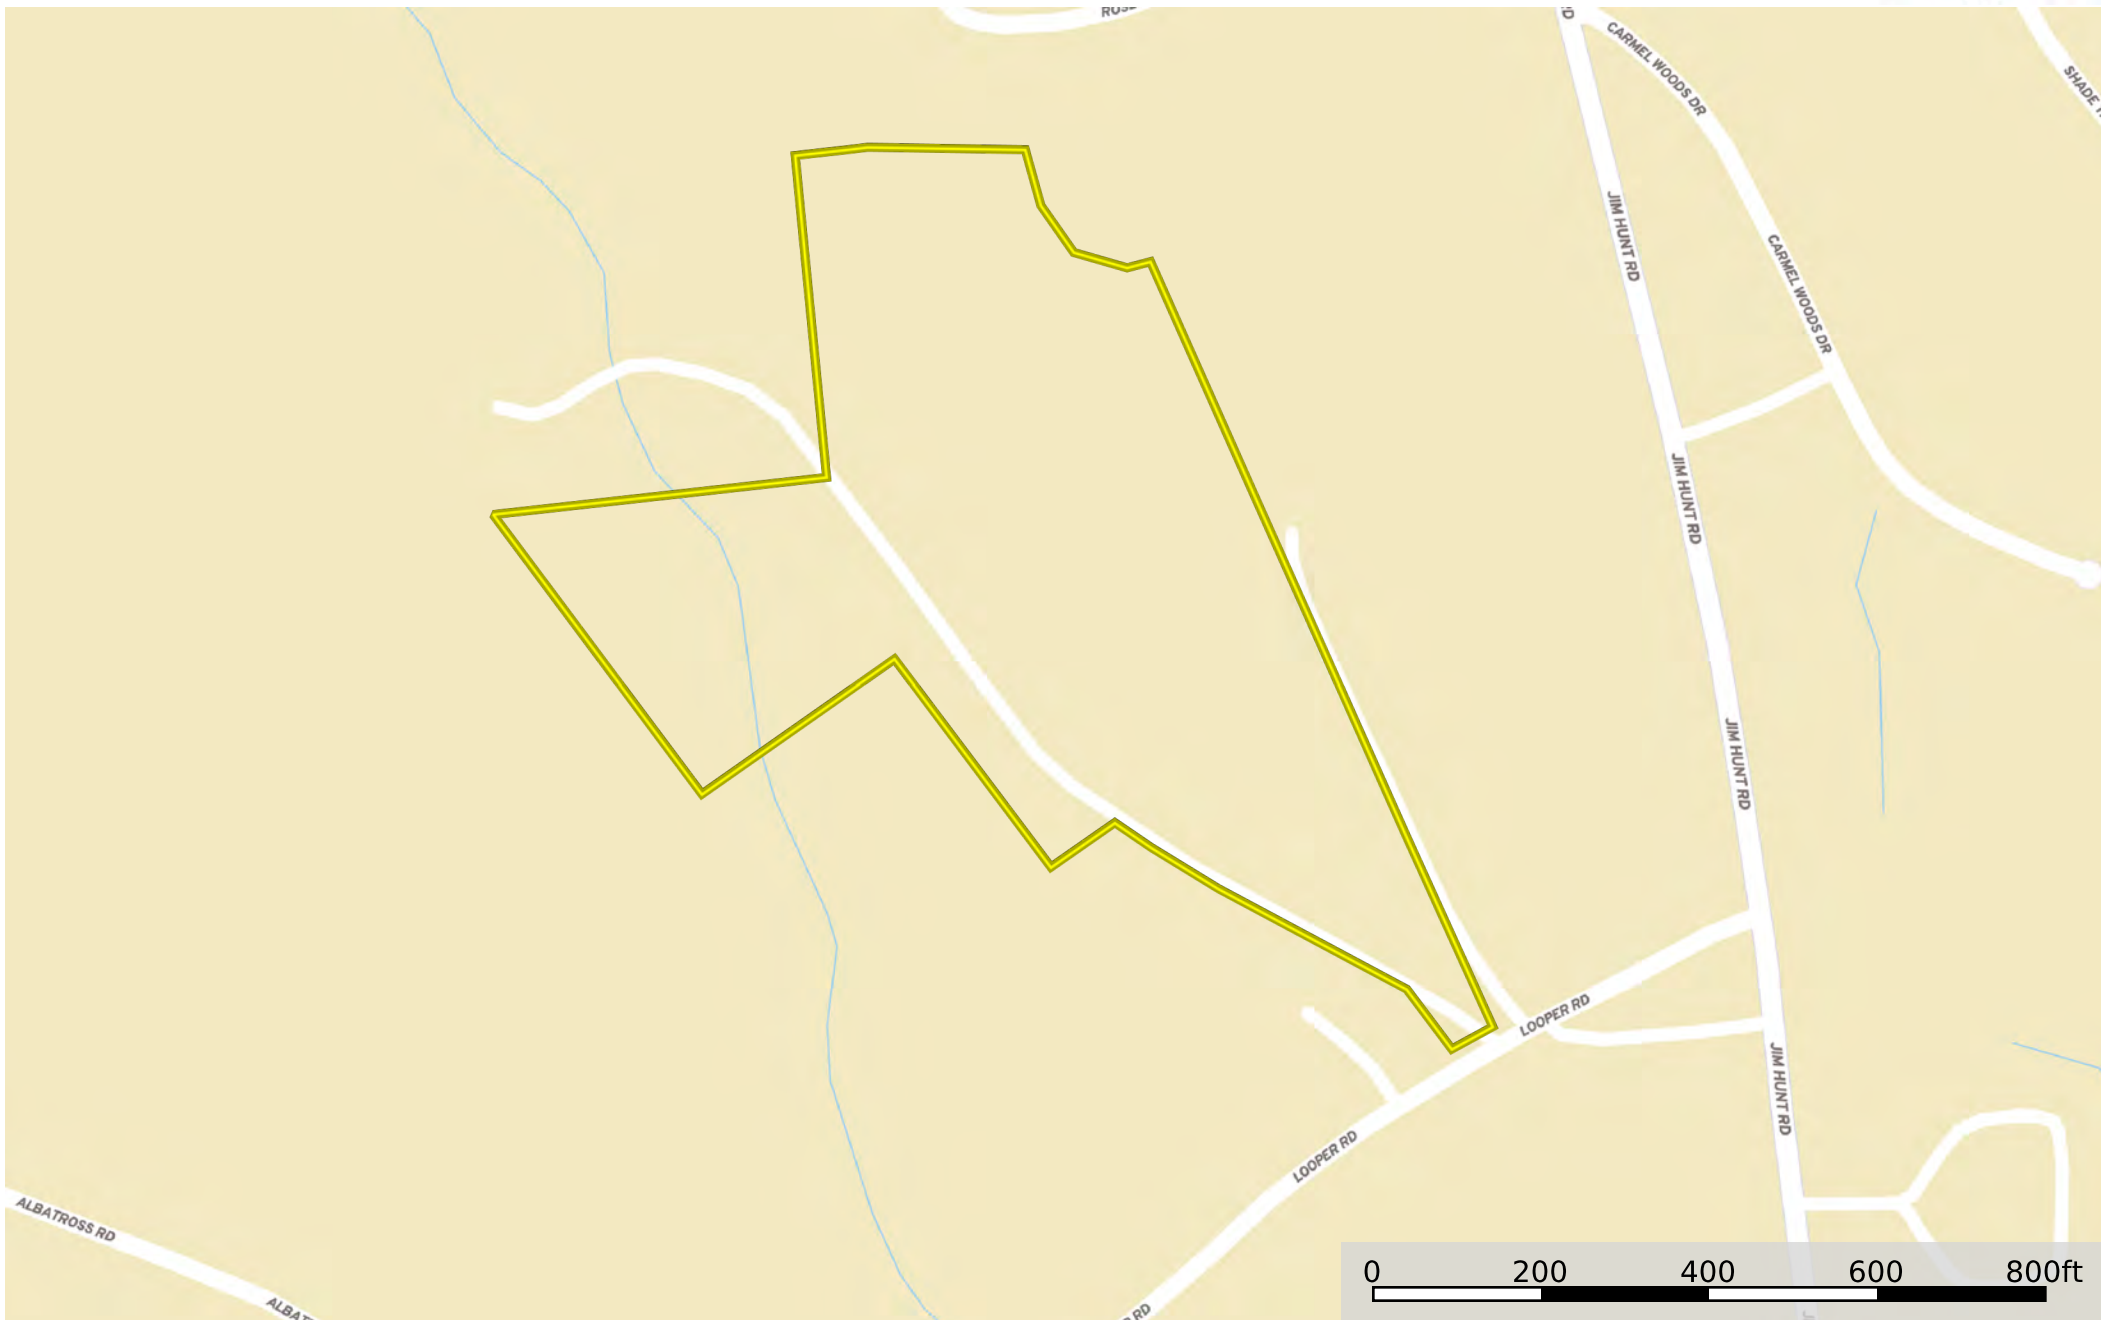

Morand - Looper Rd

Pickens County, South Carolina, 11.82 AC +/-

Boundary 1