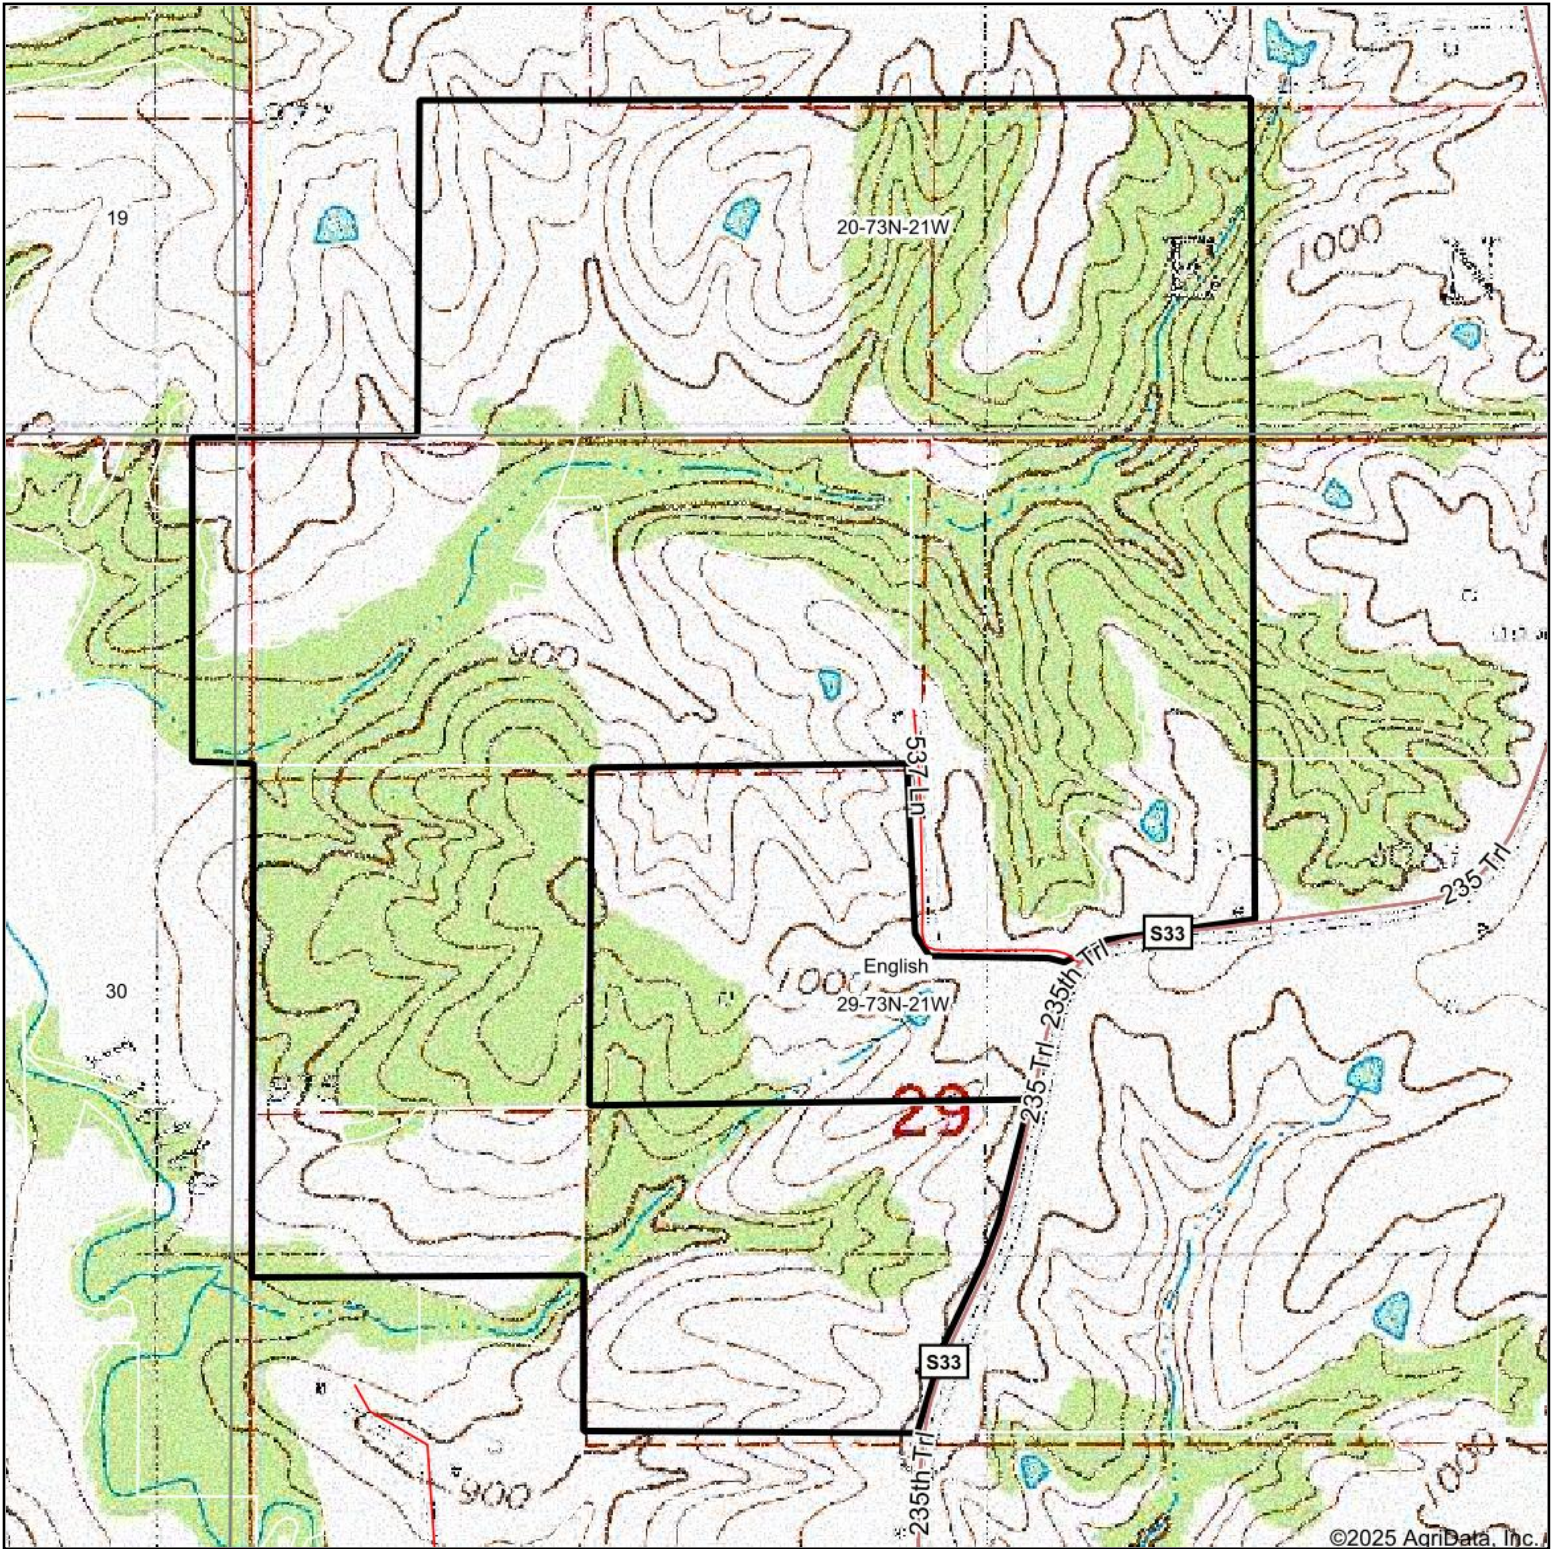

# Topography Map

Map Center: 41° 5' 56.07, -93° 18' 3.19

**29-73N-21W**  
**Lucas County**  
**Iowa**

1/9/2025

Maps Provided By:  
 **surety**  
CUSTOMIZED ONLINE MAPPING  
© AgriData, Inc. 2023 www.AgridataInc.com

Field borders provided by Farm Service Agency as of 5/21/2008.