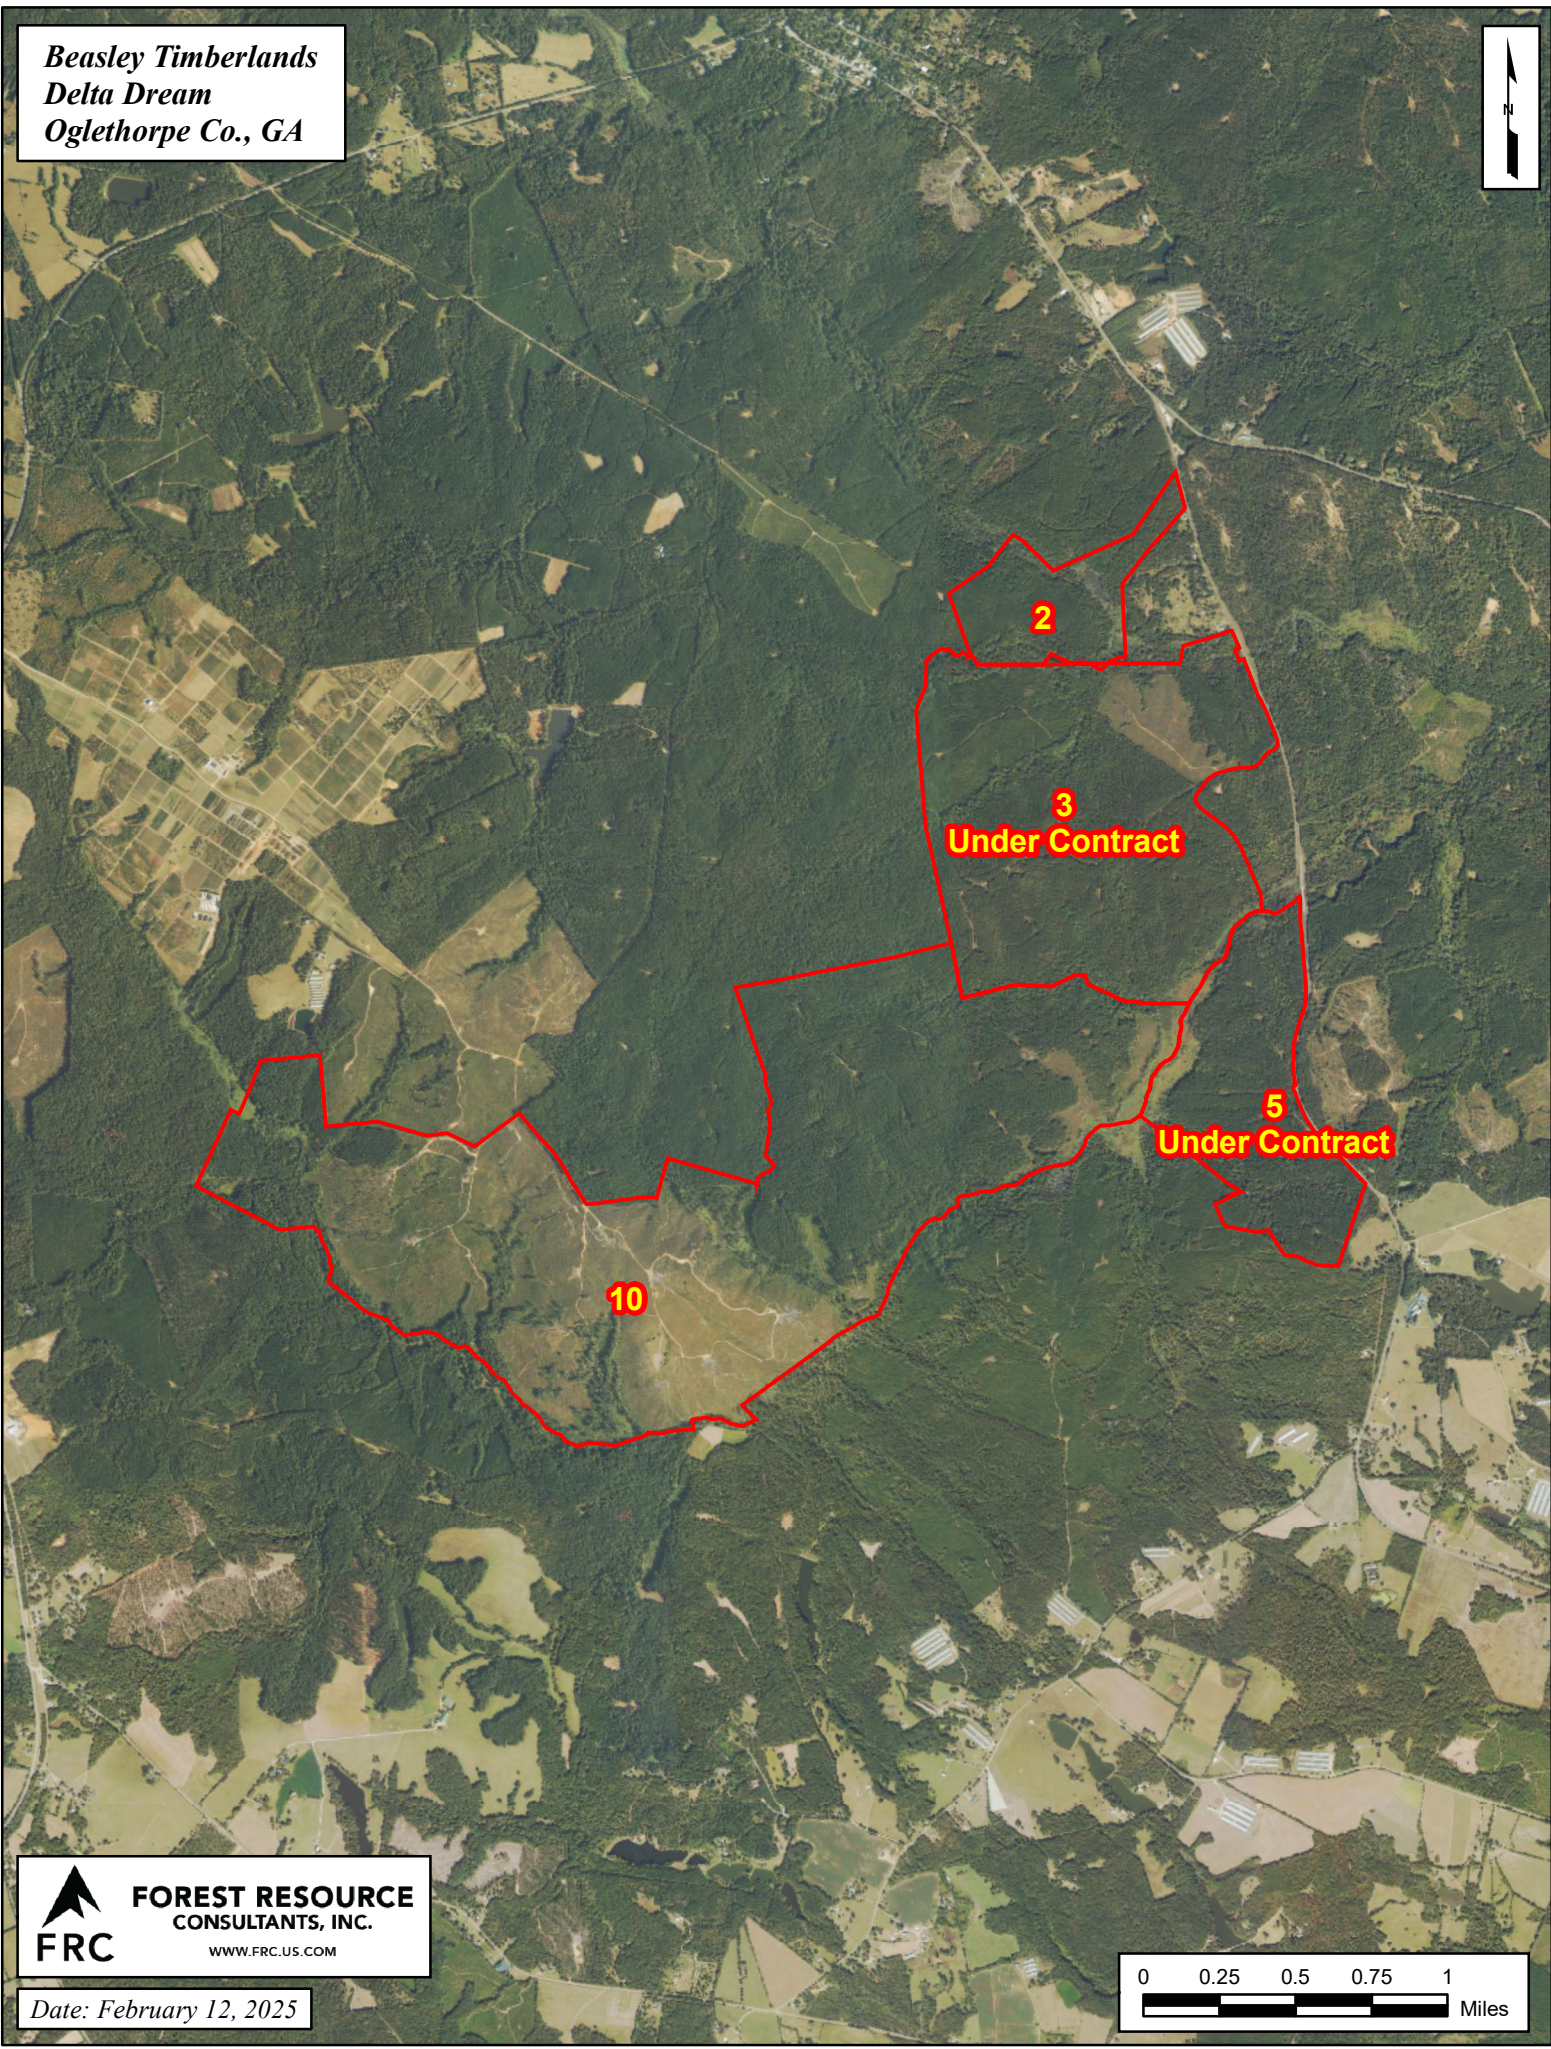

*Beasley Timberlands
Delta Dream
Oglethorpe Co., GA*

 **FOREST RESOURCE
CONSULTANTS, INC.**
WWW.FRC.US.COM

Date: February 12, 2025