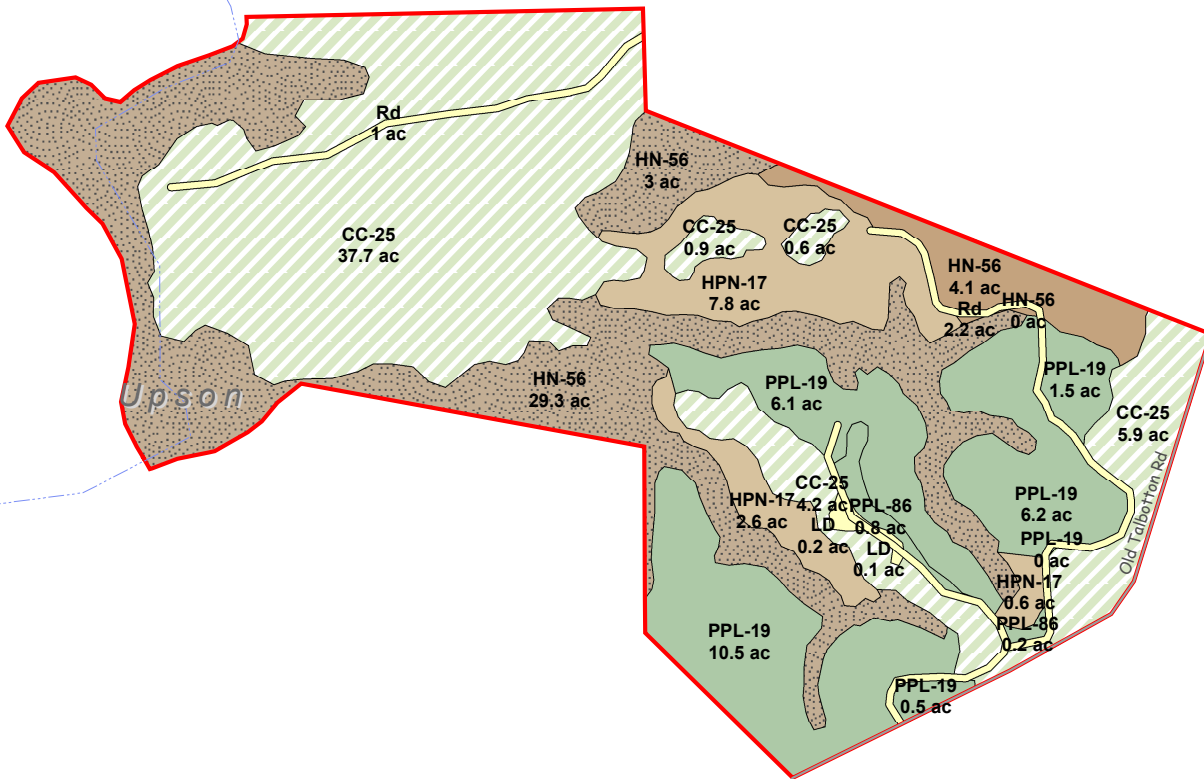

PotlatchDeltic
Old Talbotton Tract A
Upson Co., Georgia
Total Acres: ± 124.7

Map ID: OG0877_CTT

Legend

- Pine
- Hardwood - Pine
- Hardwood
- Hardwood Bottomland
- Clearcut
- Non-Forest

Date: February 14, 2025