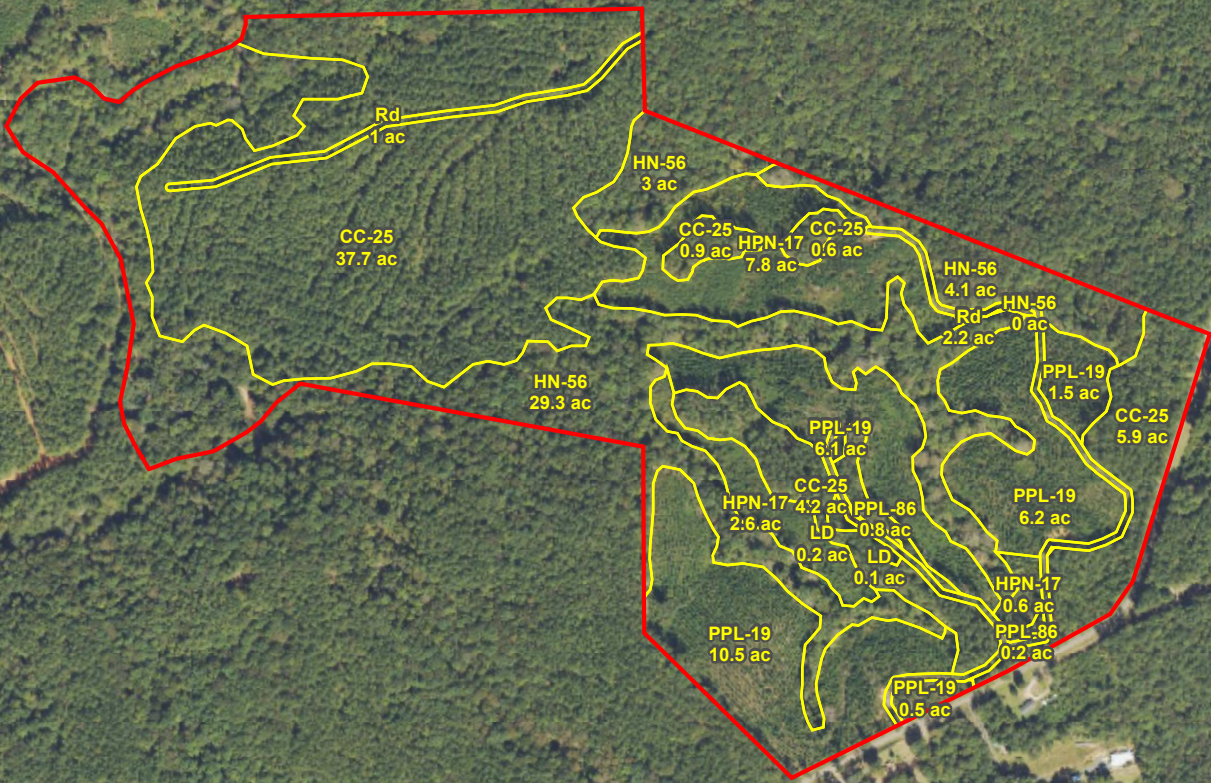

PotlatchDeltic  
Old Talbotton Tract A  
Upson Co., Georgia  
Total Acres: ± 124.7

Map ID: OG0877\_CTT

Date: February 14, 2025