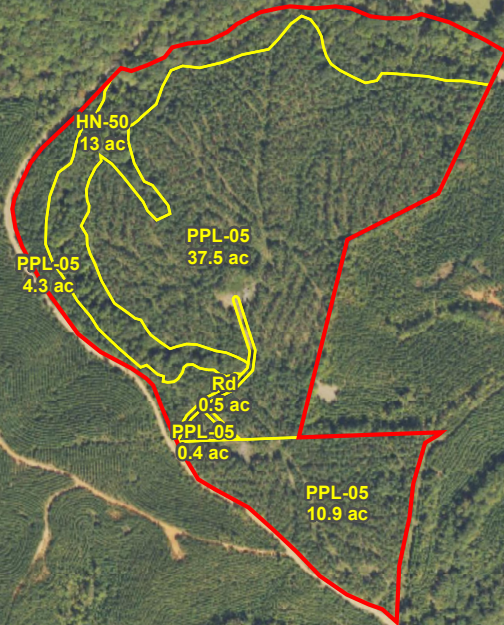

PotlatchDeltic  
Old Talbotton Tract B  
Upson Co., Georgia  
Total Acres: ± 66.7

Map ID: OG0874 & OG0875\_E

Date: February 14, 2025