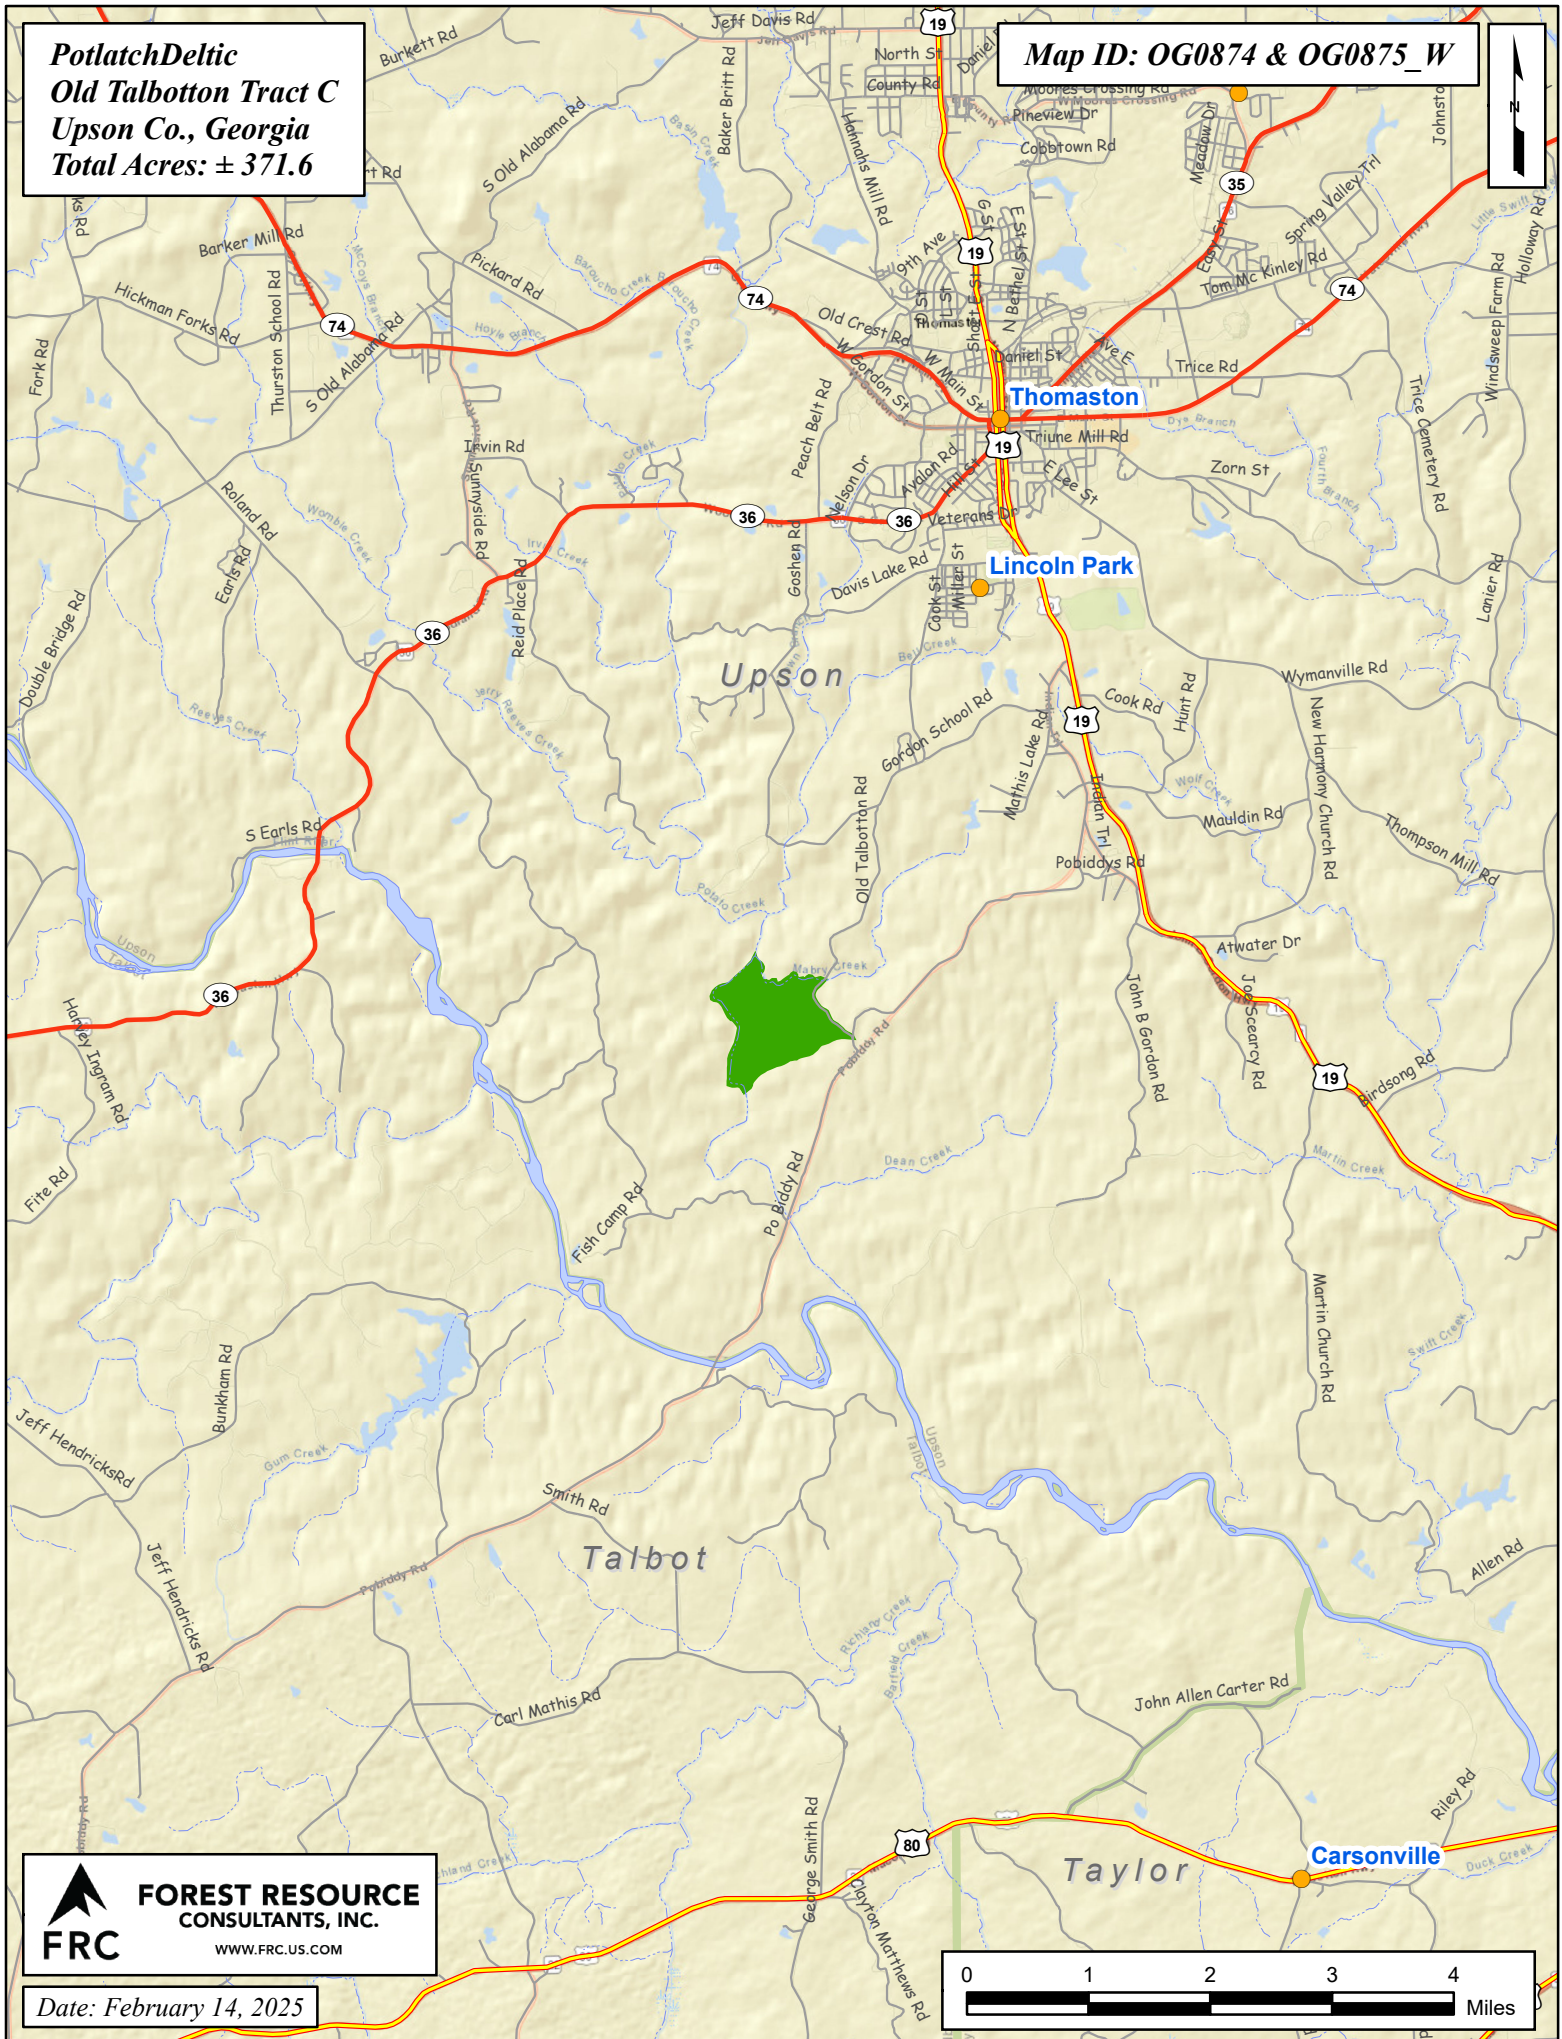

PotlatchDeltic
Old Talbotton Tract C
Upson Co., Georgia
Total Acres: ± 371.6

Map ID: OG0874 & OG0875_W

 **FOREST RESOURCE CONSULTANTS, INC.**
WWW.FRC.US.COM

Date: February 14, 2025