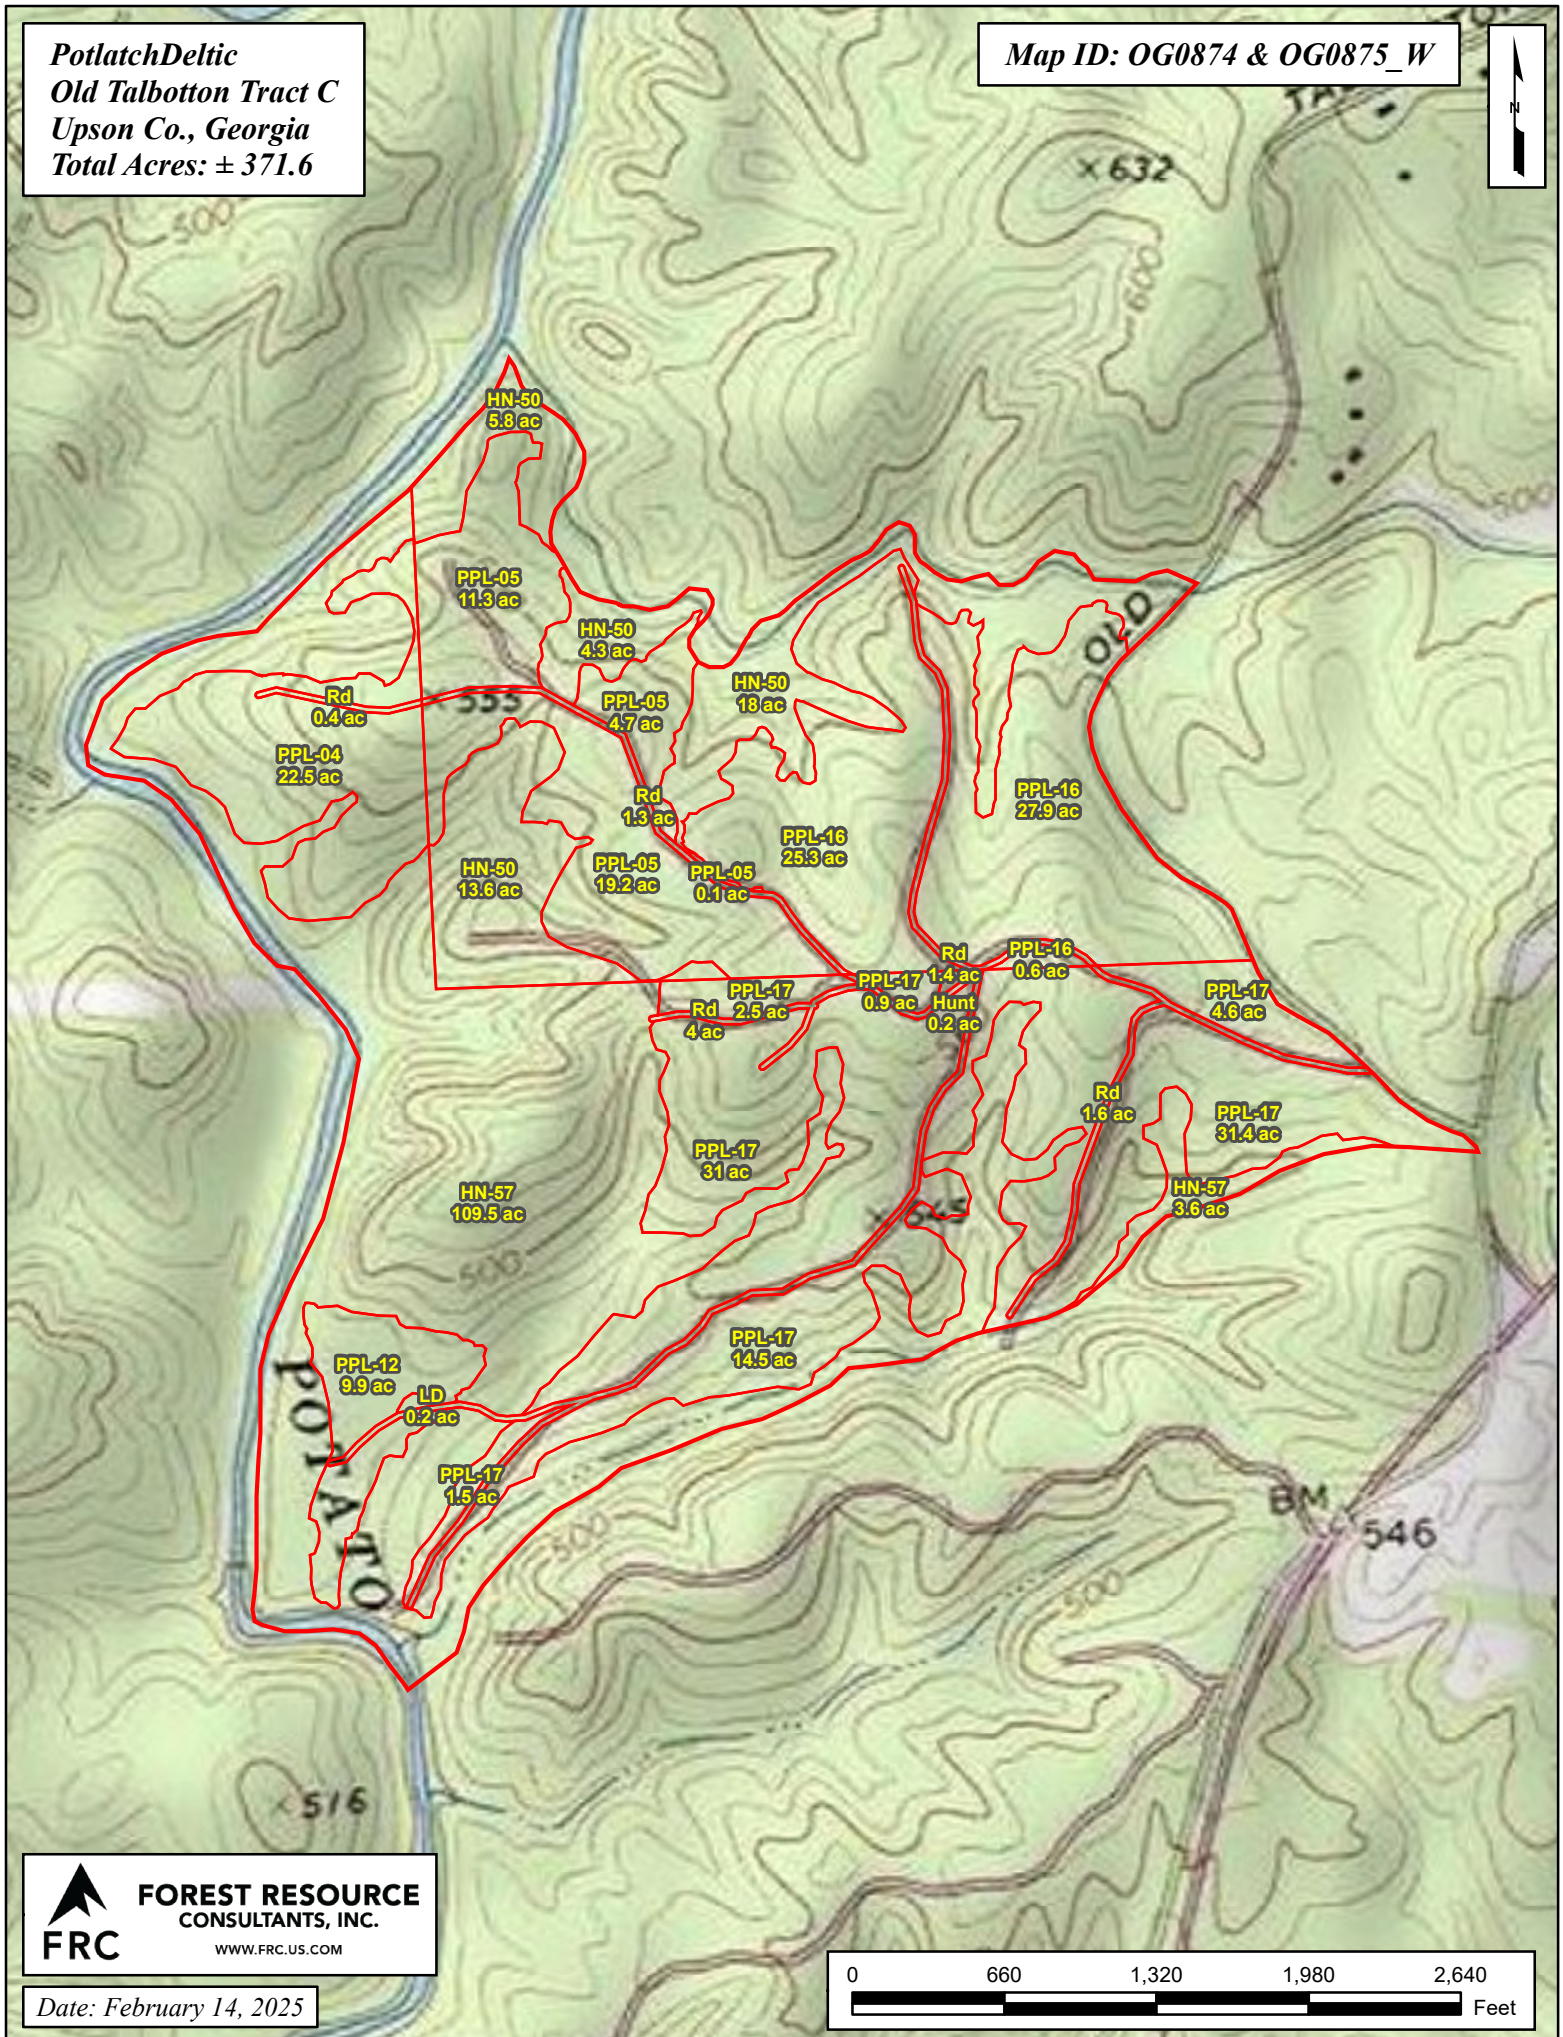

PotlatchDeltic  
Old Talbotton Tract C  
Upson Co., Georgia  
Total Acres: ± 371.6

Map ID: OG0874 & OG0875\_W

Date: February 14, 2025