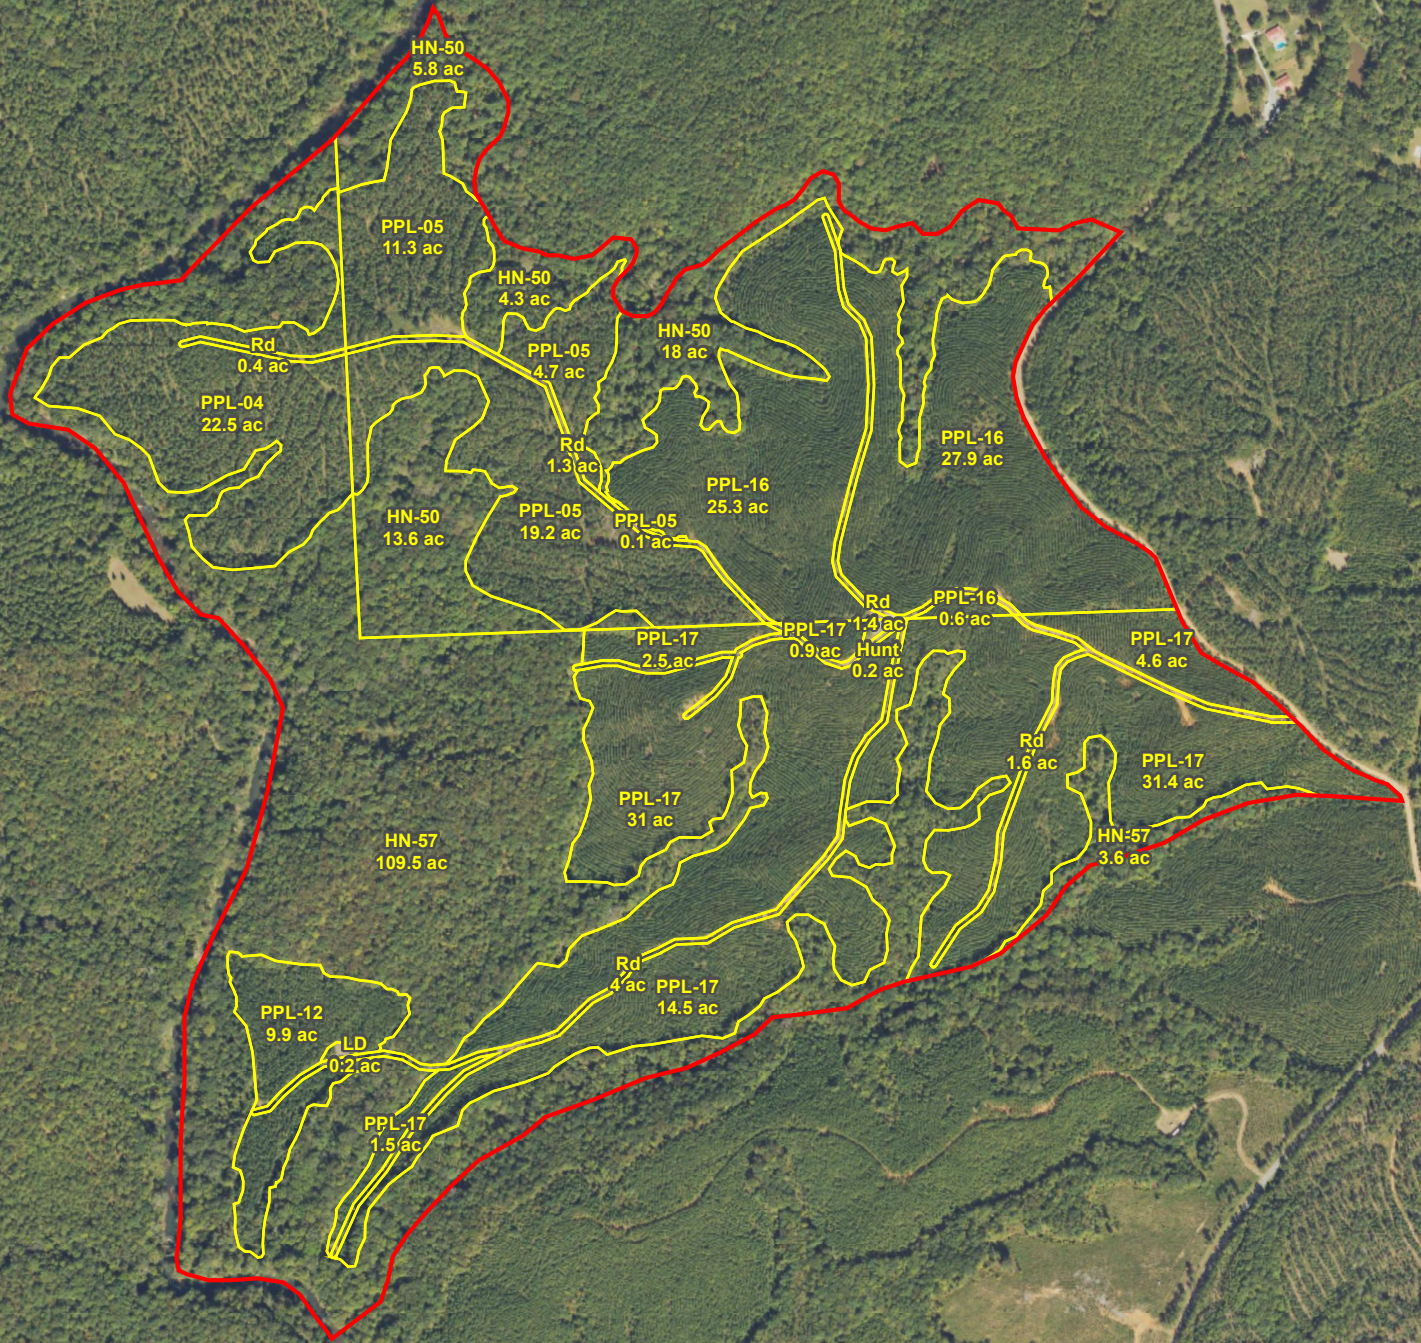

PotlatchDeltic
Old Talbotton Tract C
Upson Co., Georgia
Total Acres: ± 371.6

Map ID: OG0874 & OG0875_W

Date: February 14, 2025