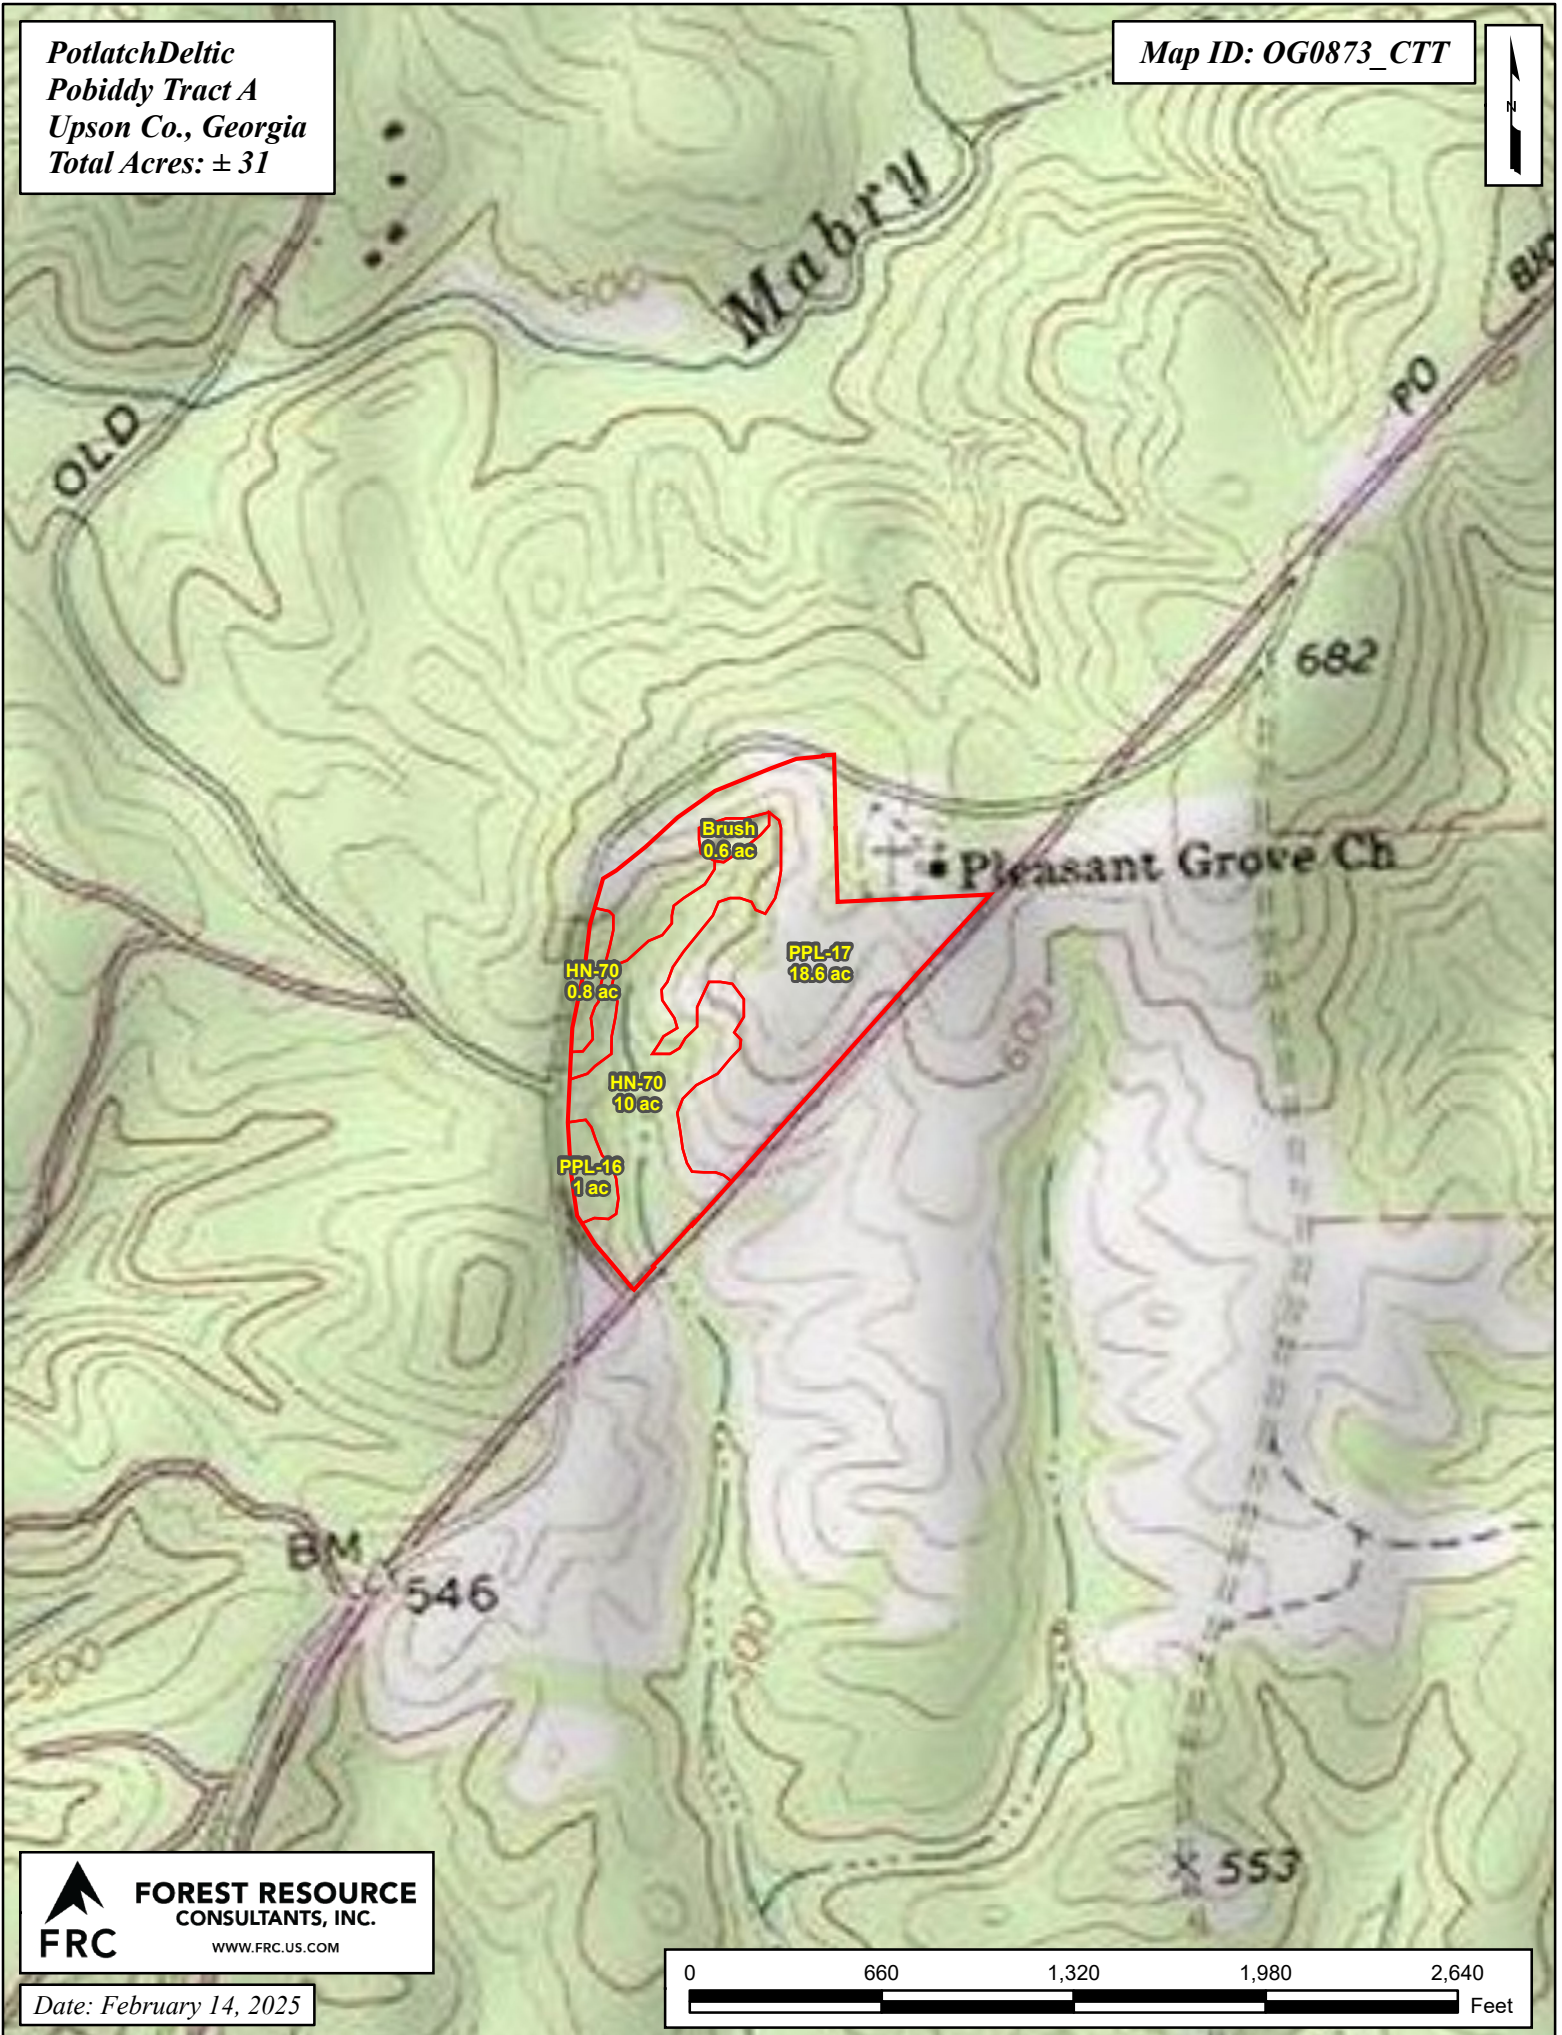

PotlatchDeltic  
Pobiddy Tract A  
Upson Co., Georgia  
Total Acres: ± 31

Map ID: OG0873\_CTT

Date: February 14, 2025