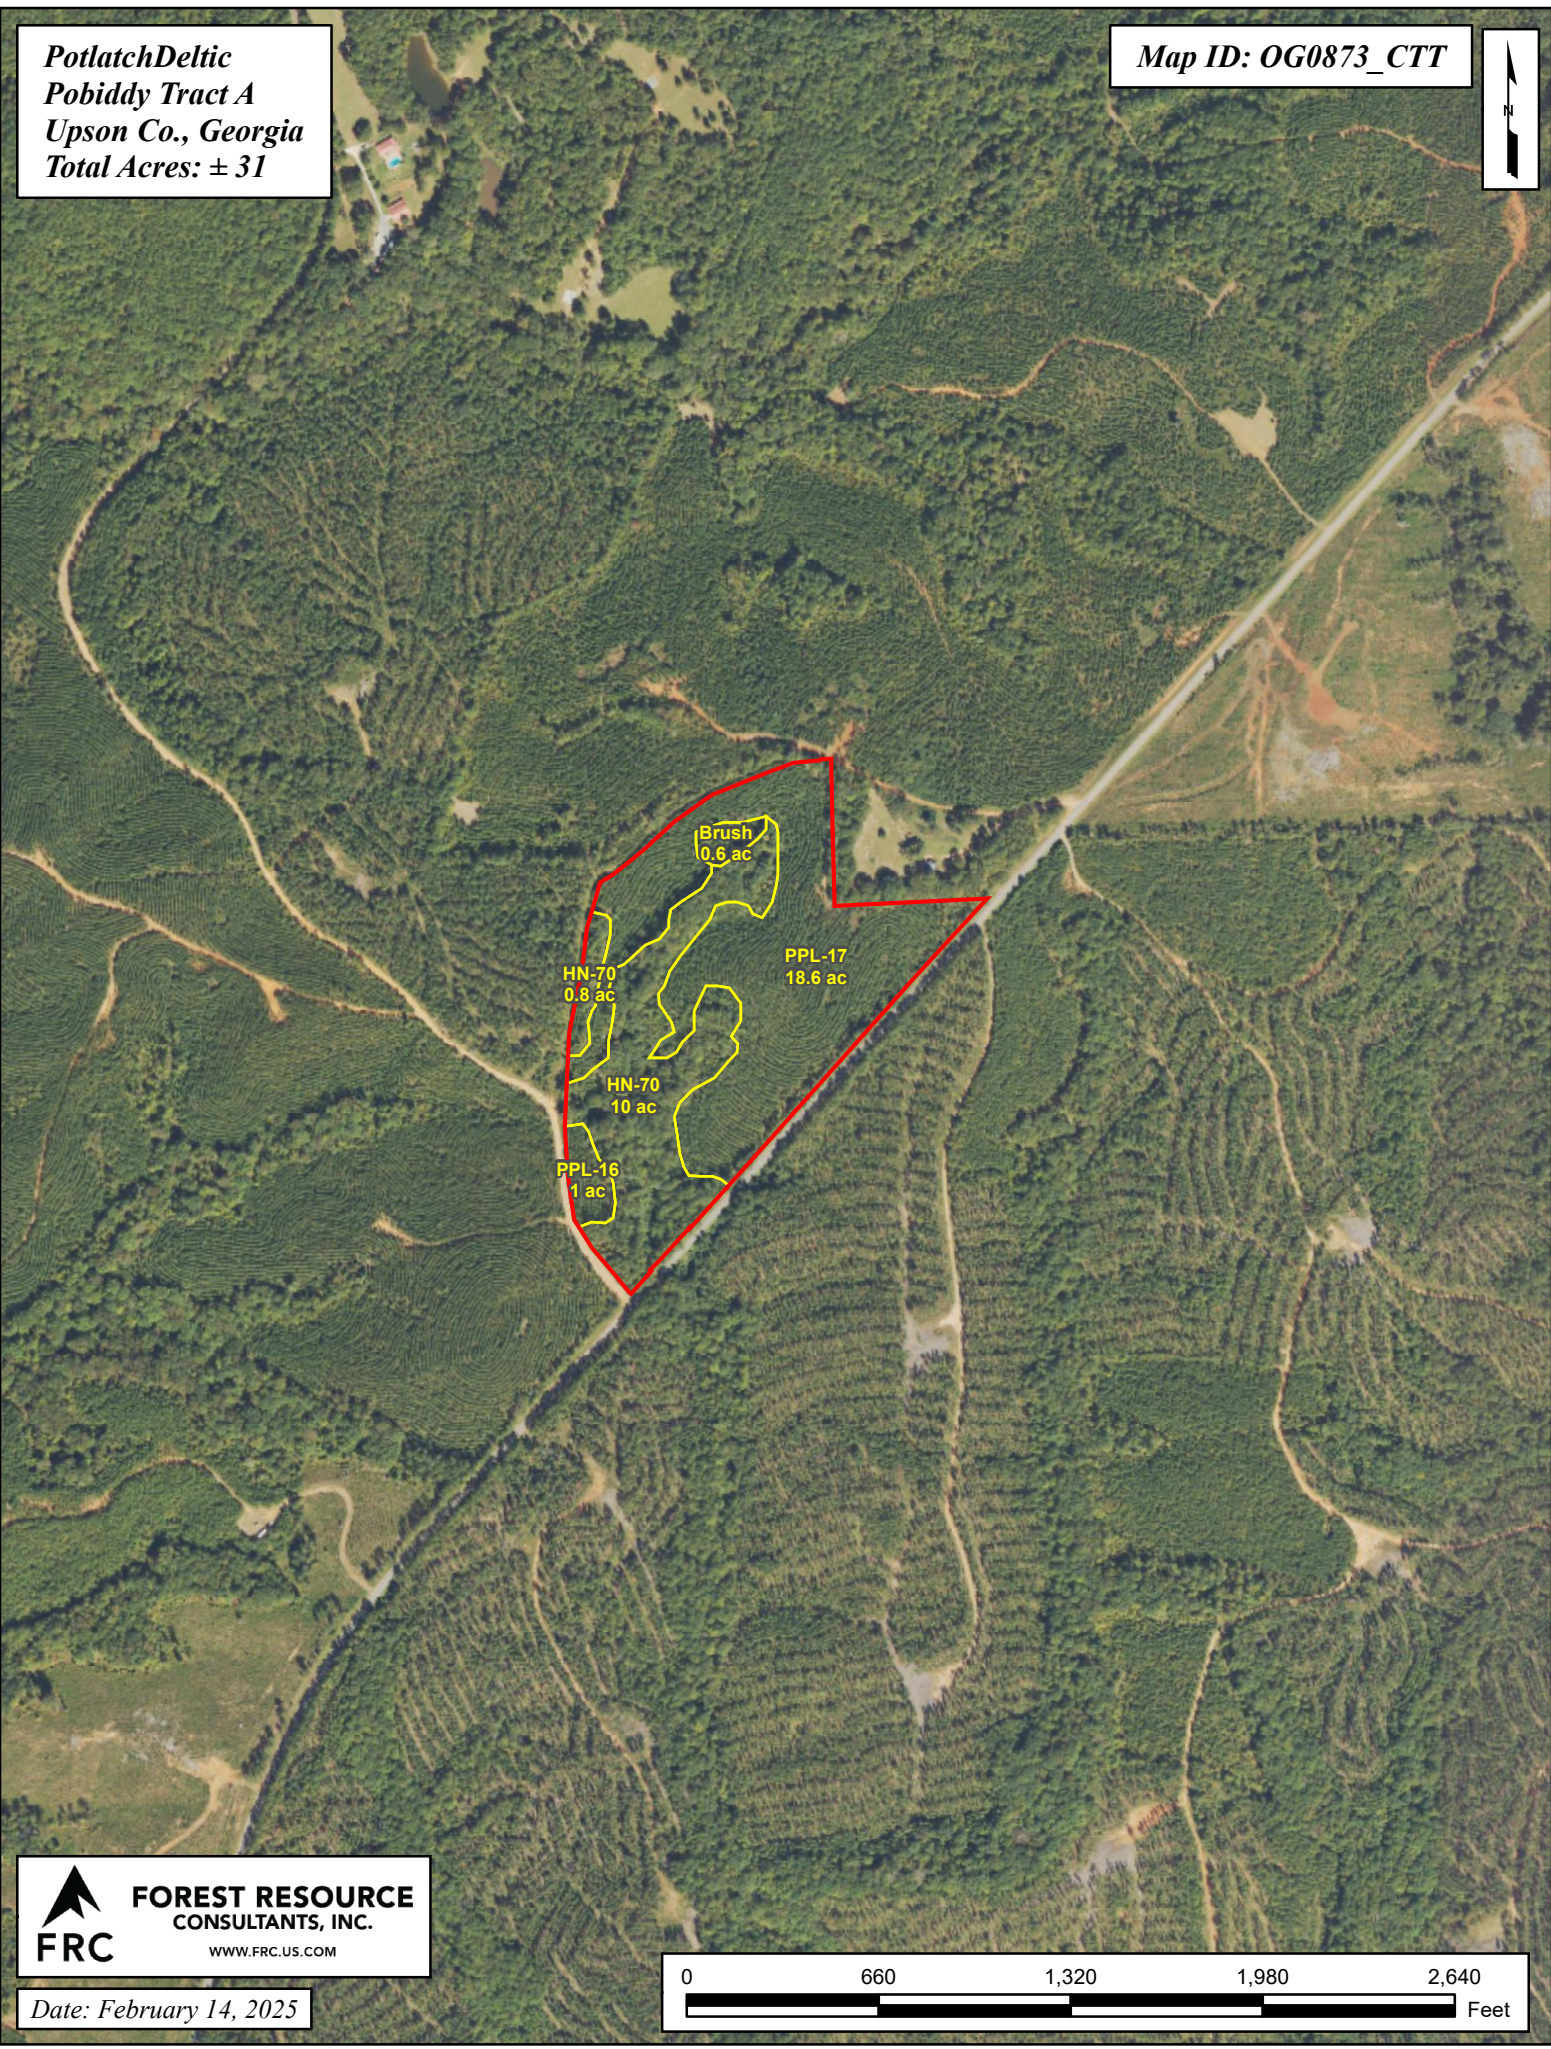

PotlatchDeltic
Pobiddy Tract A
Upson Co., Georgia
Total Acres: ± 31

Map ID: OG0873_CTT

Date: February 14, 2025