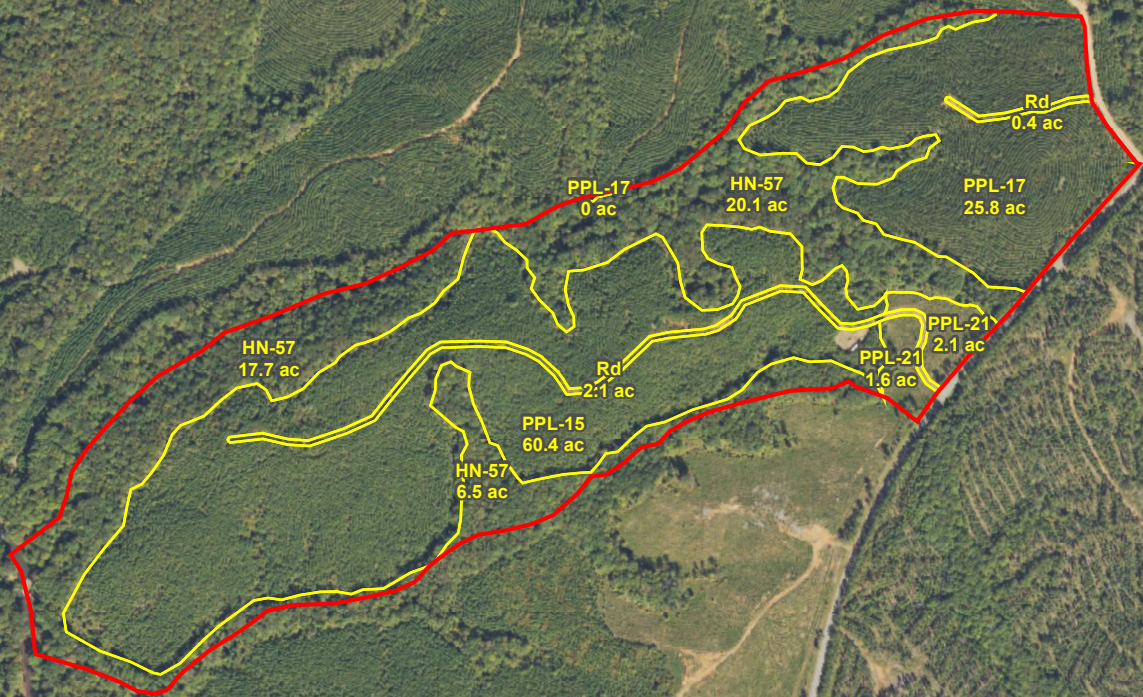

PotlatchDeltic
Pobiddy Tract B
Upson Co., Georgia
Total Acres: ± 136.7

Map ID: OG0875_A_CTT

Date: February 14, 2025