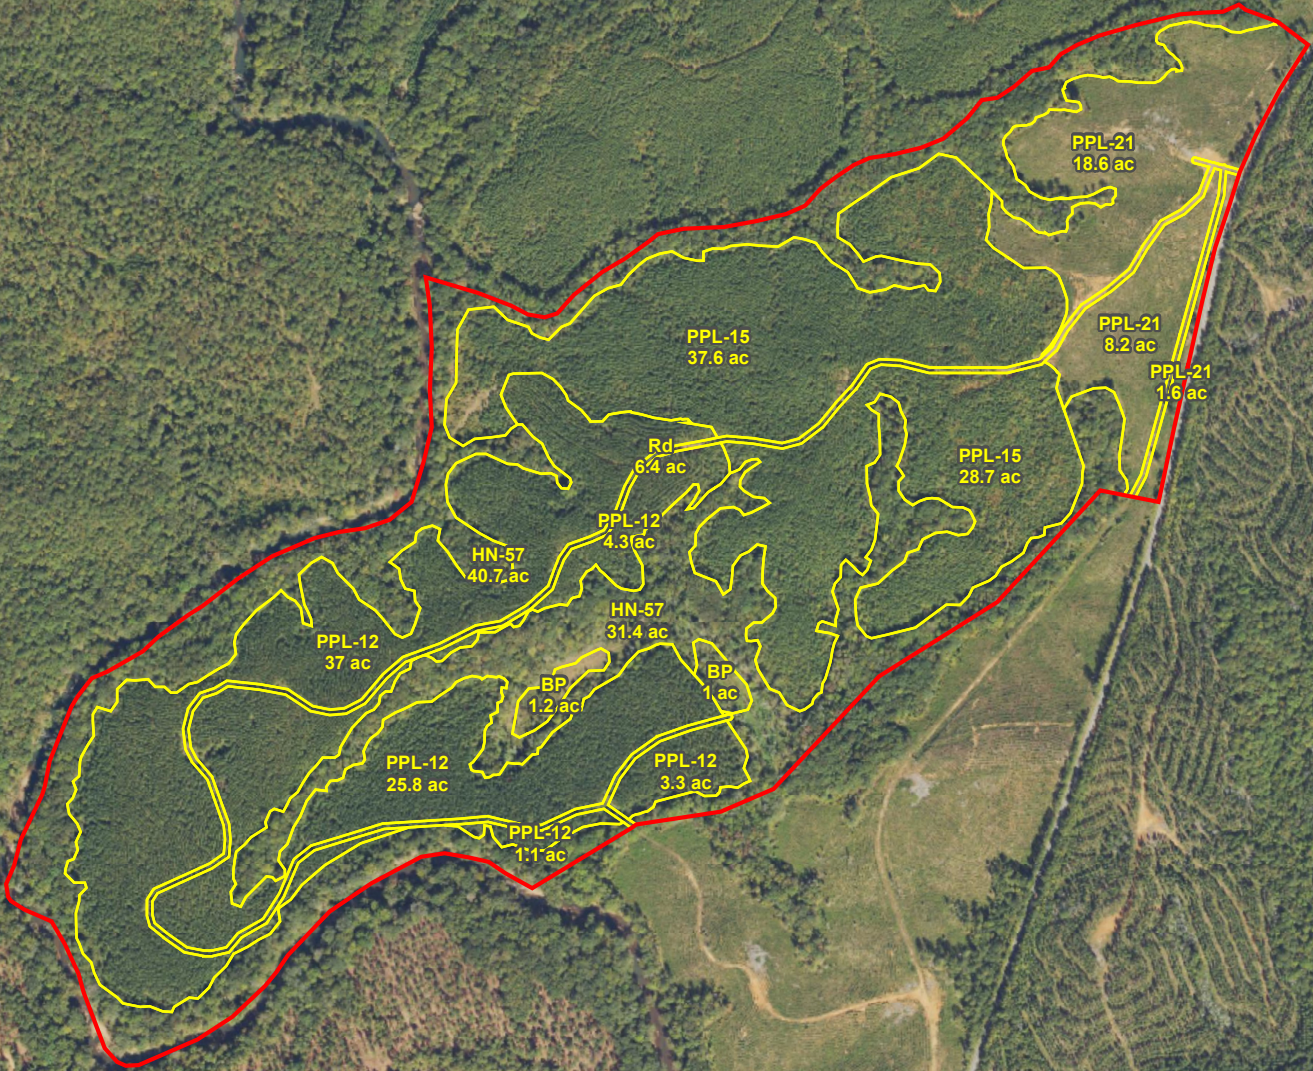

PotlatchDeltic
Pobiddy Tract C
Upson Co., Georgia
Total Acres: ± 246.8

Map ID: OG0875_B_CTT

Date: February 14, 2025