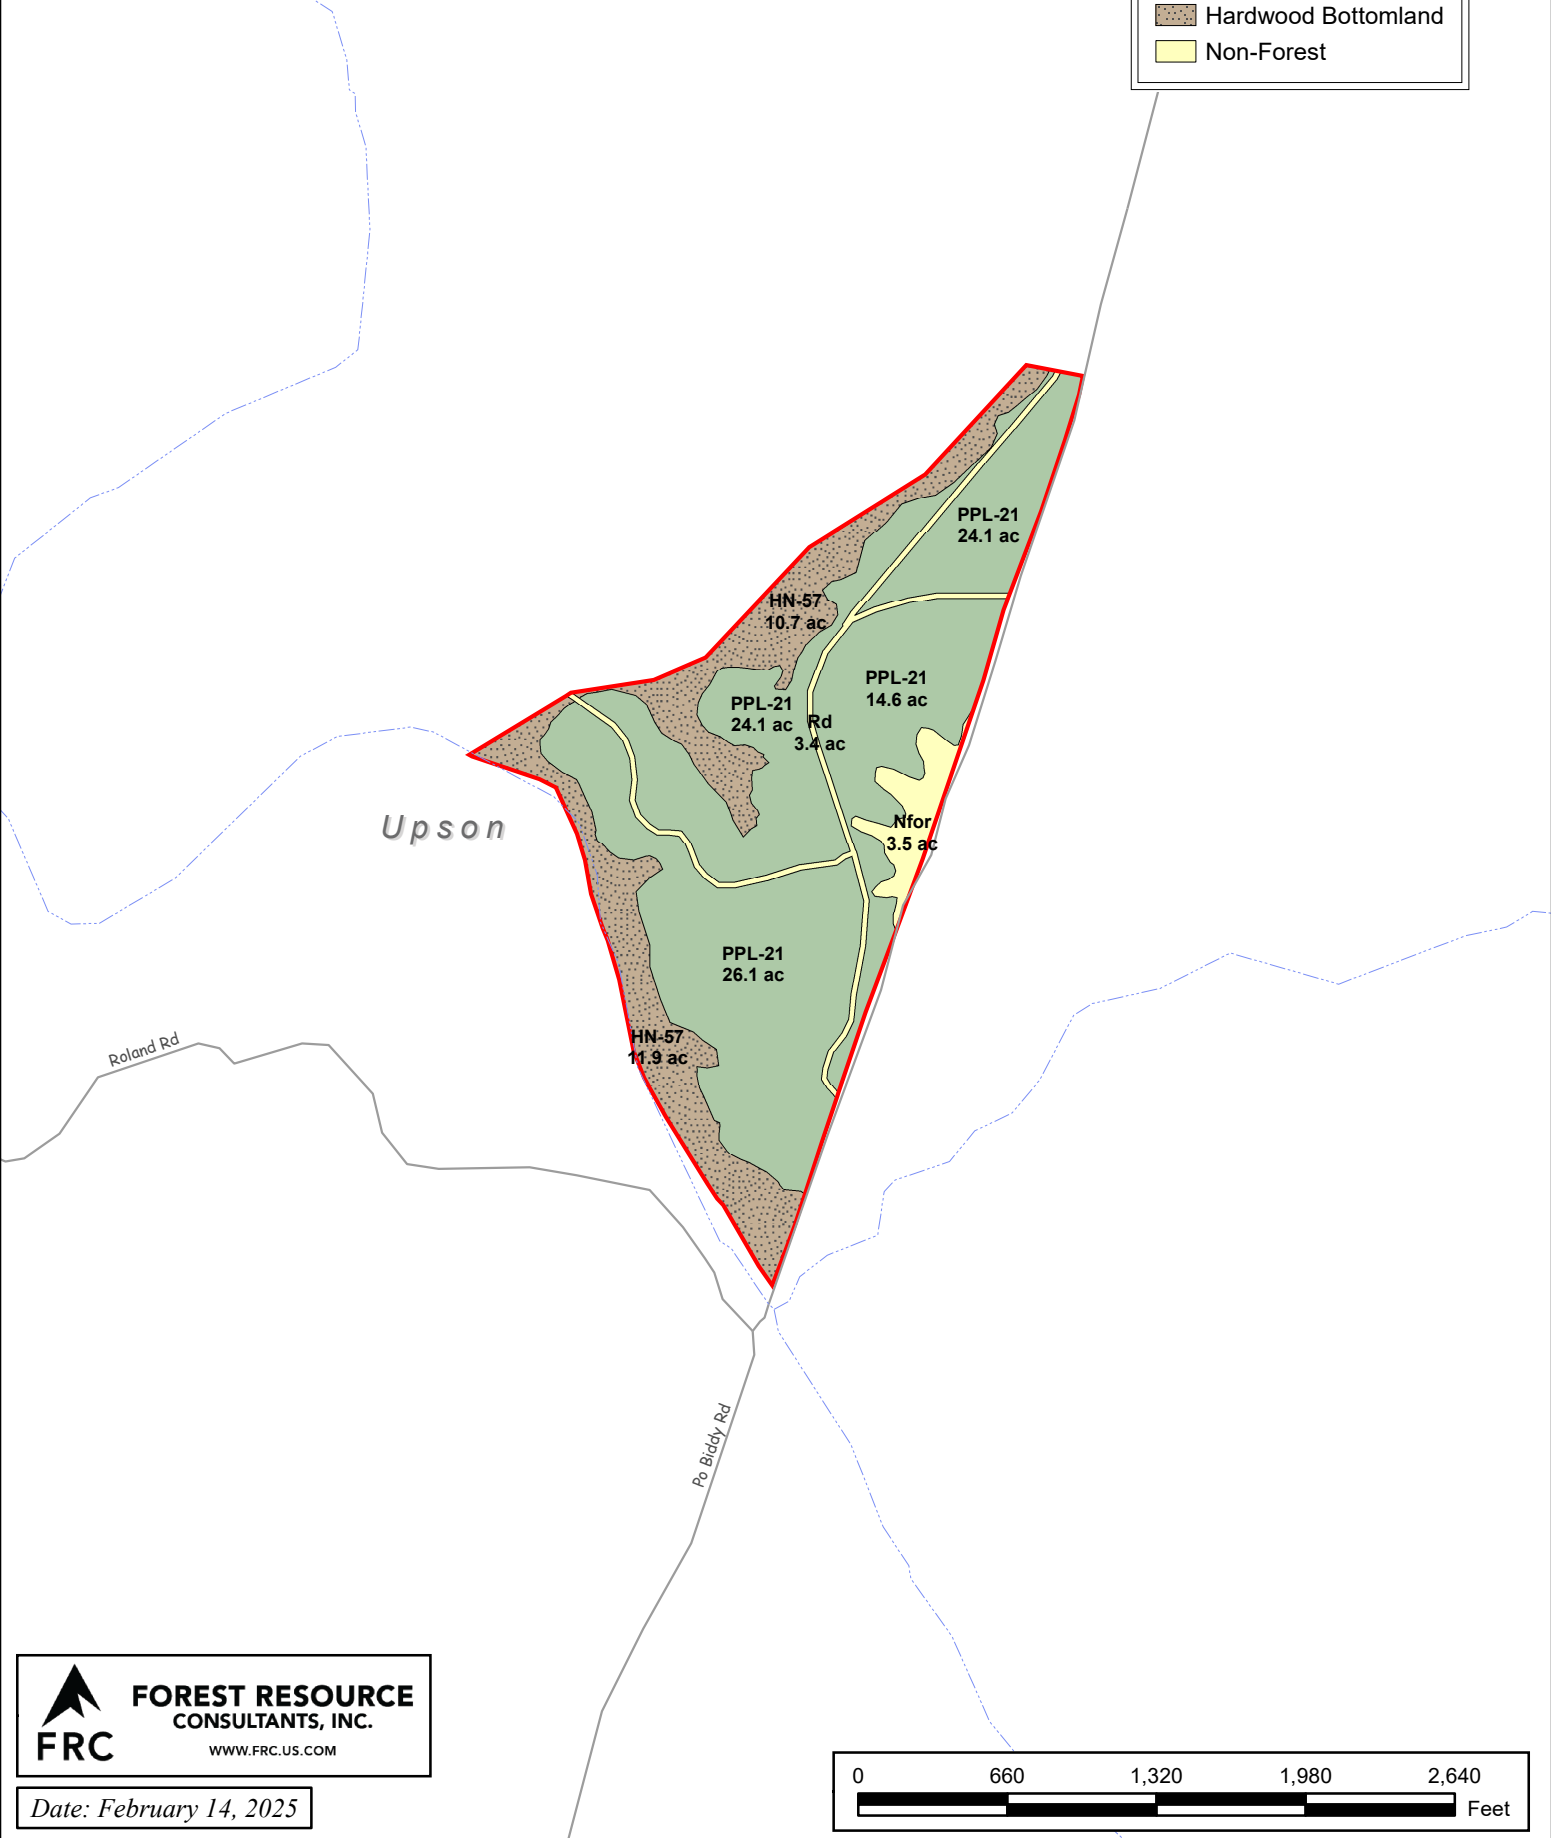

PotlatchDeltic
Pobiddy Tract D
Upson Co., Georgia
Total Acres: ± 94.3

Map ID: OG0875_C_CTT

Legend

-  Pine
-  Hardwood Bottomland
-  Non-Forest

Date: February 14, 2025