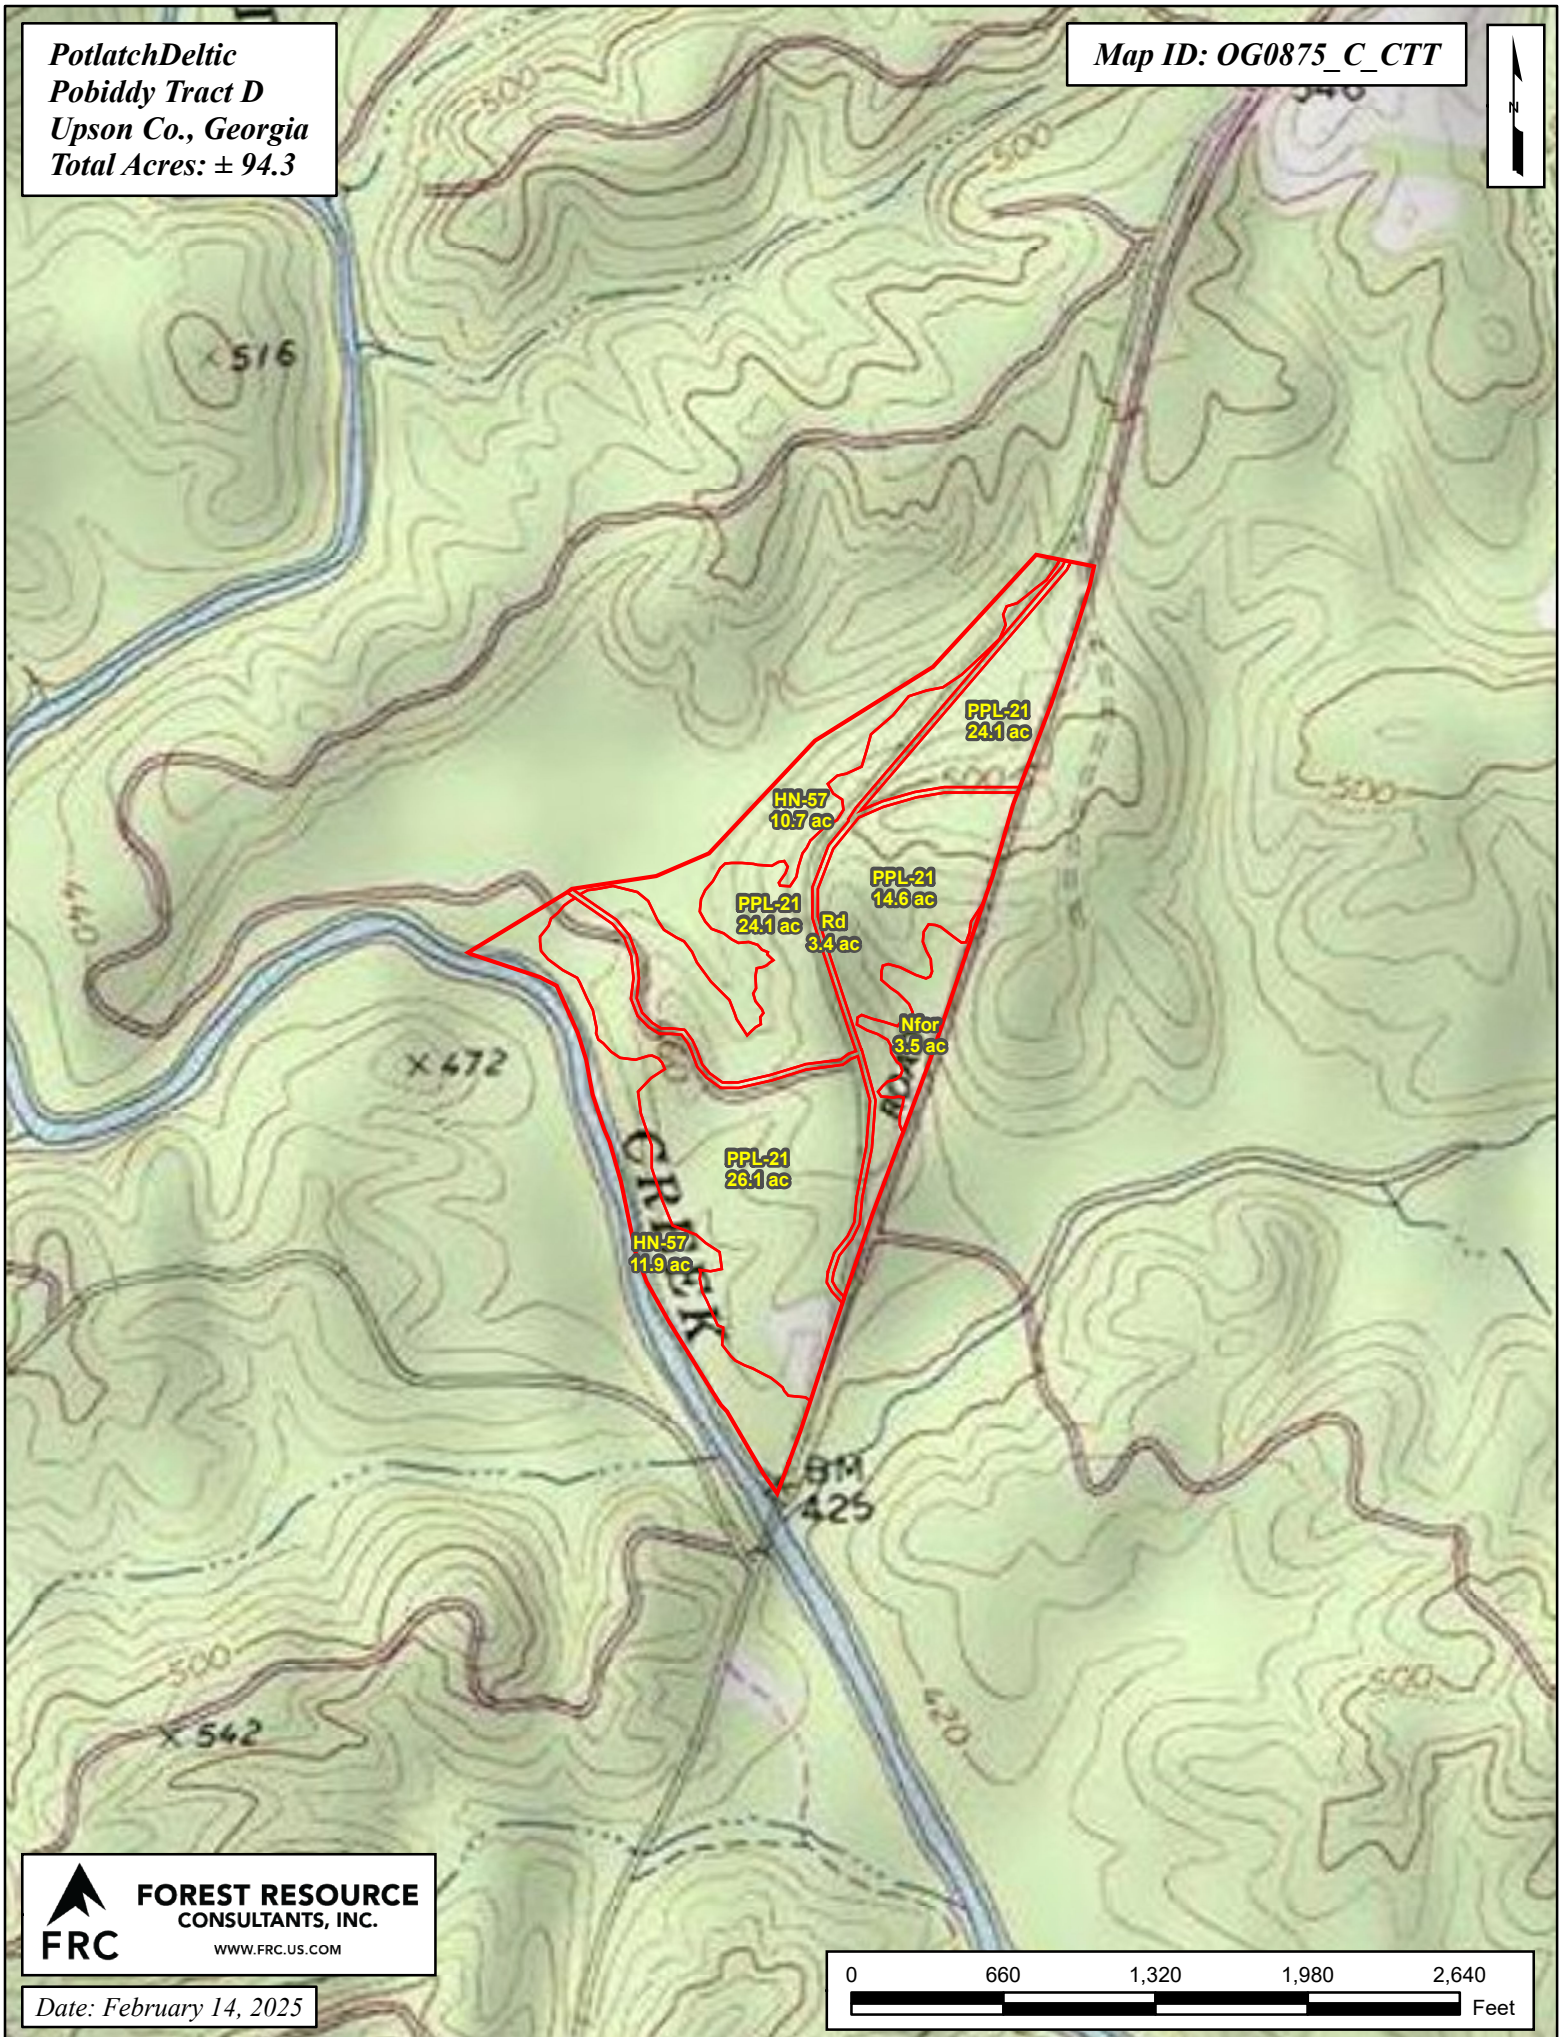

PotlatchDeltic  
Pobiddy Tract D  
Upson Co., Georgia  
Total Acres: ± 94.3

Map ID: OG0875\_C\_CTT

Date: February 14, 2025