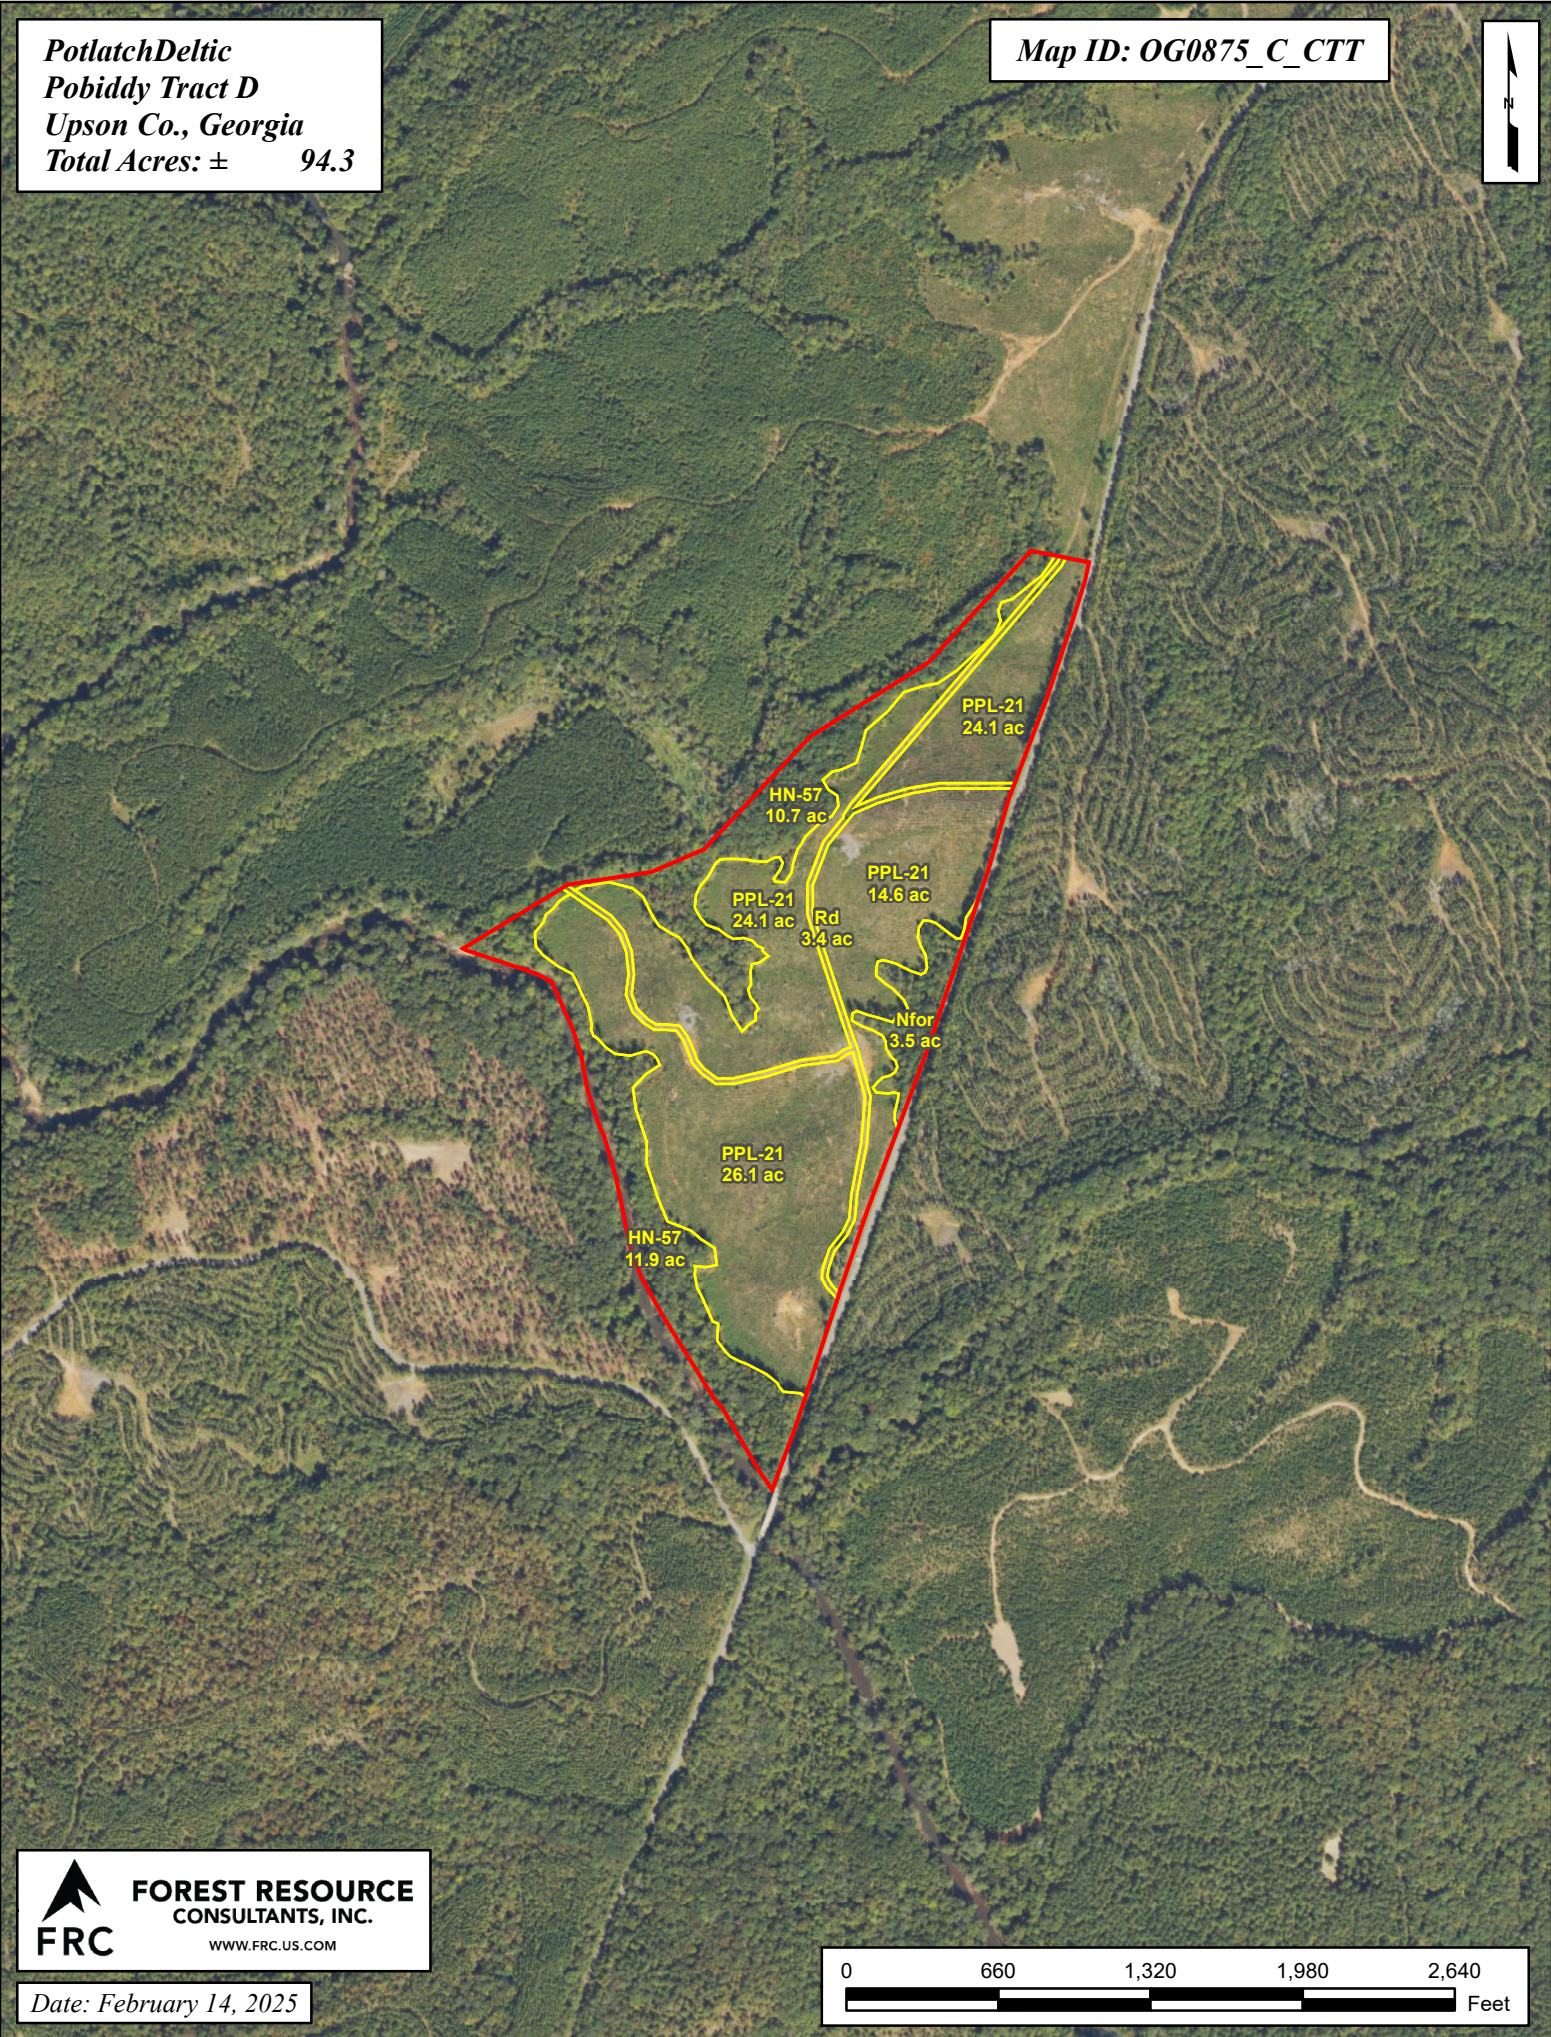

PotlatchDeltic
Pobiddy Tract D
Upson Co., Georgia
Total Acres: ± 94.3

Map ID: OG0875_C_CTT

Date: February 14, 2025