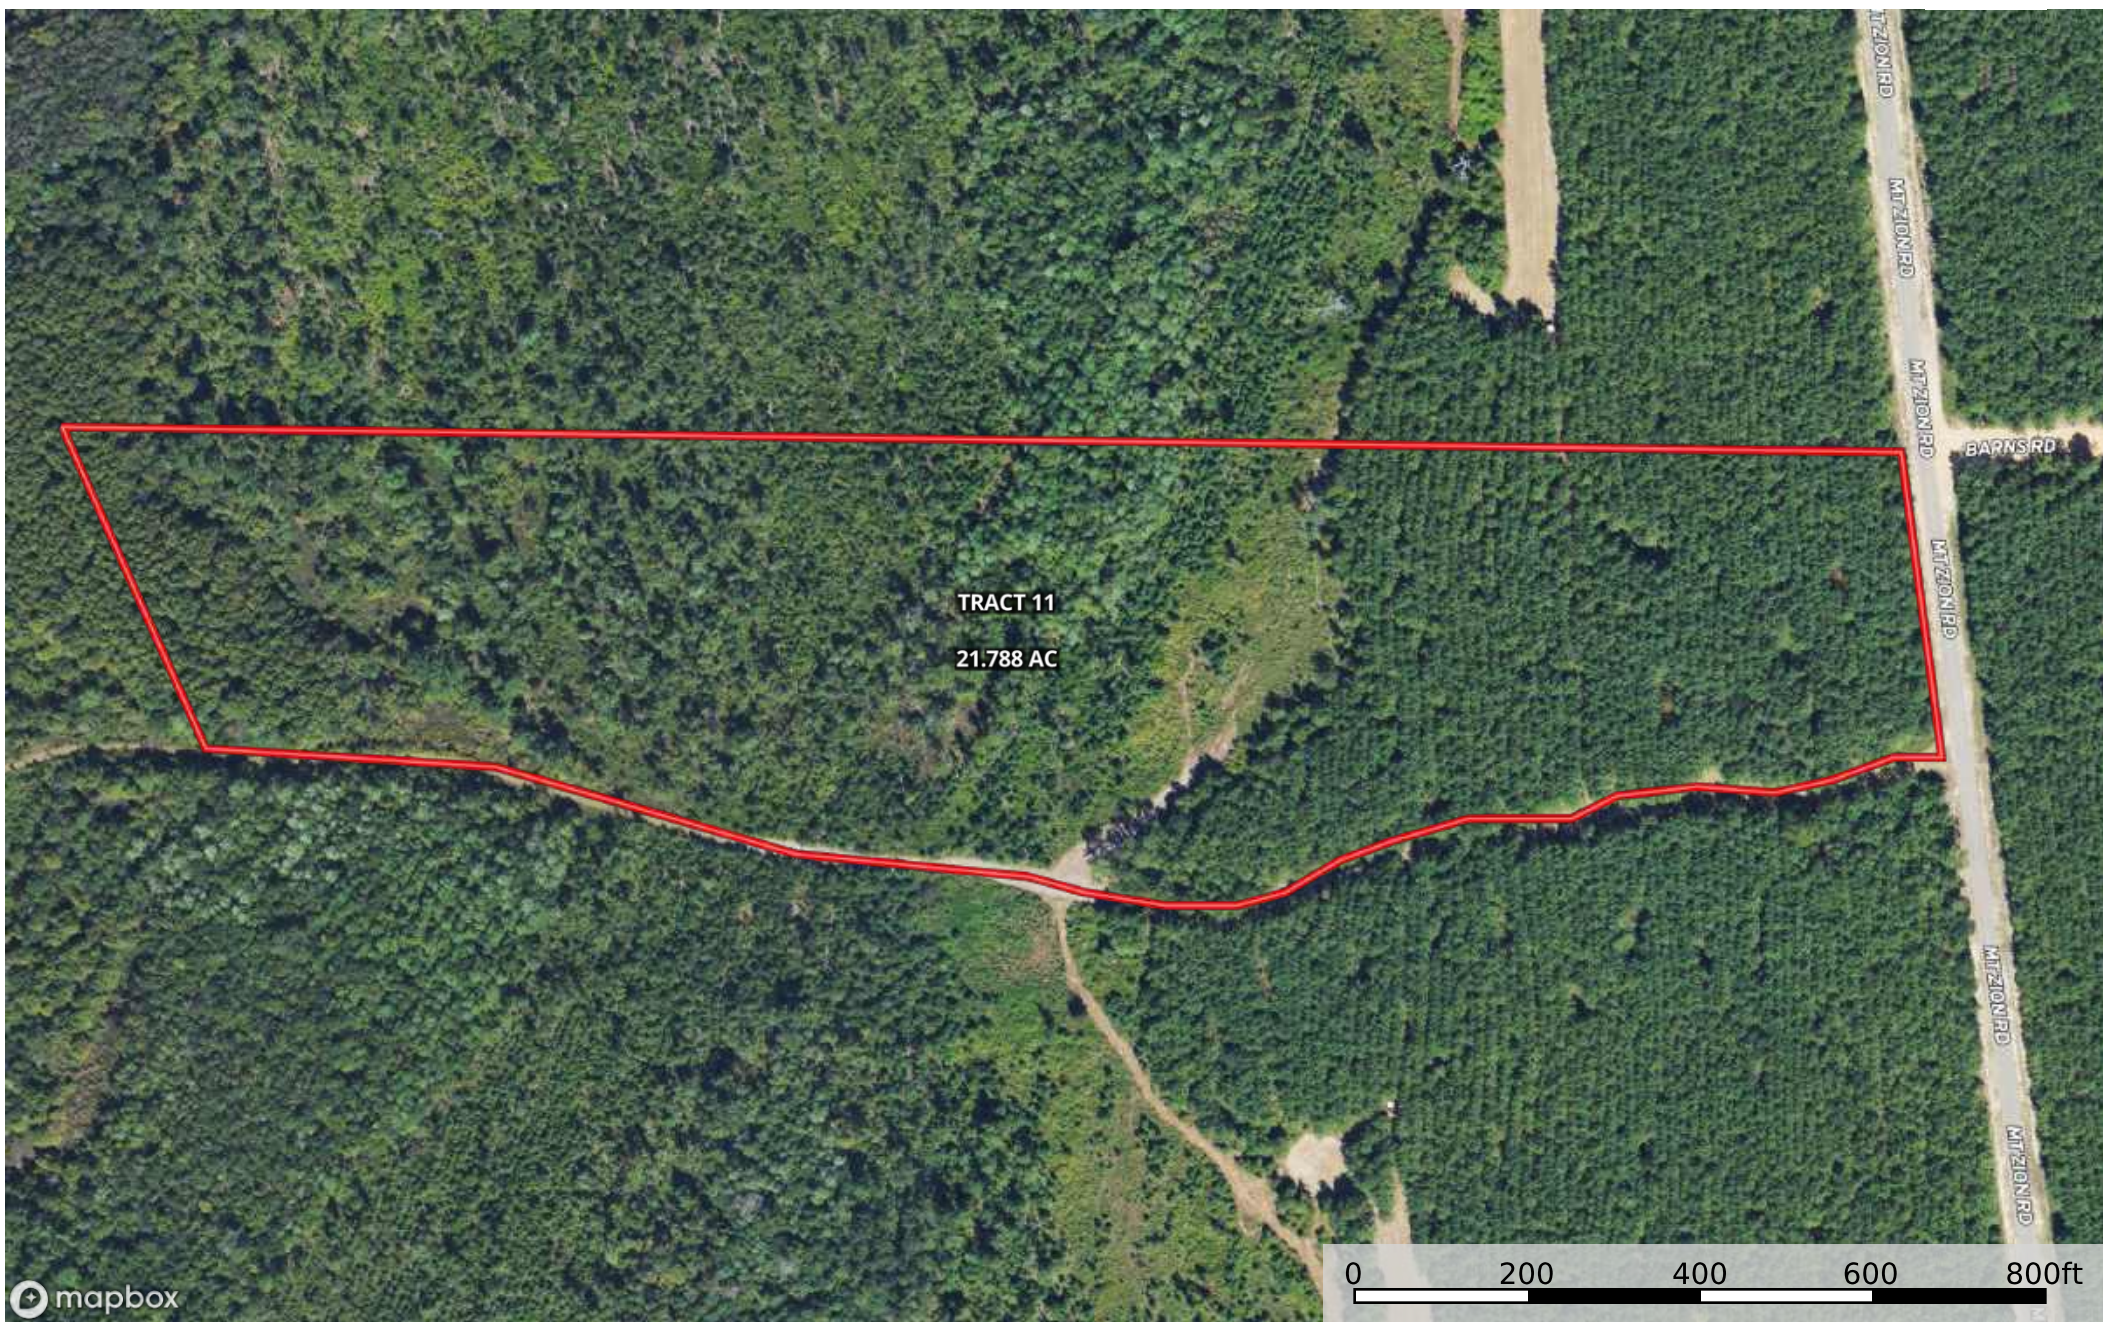

Houston AL 22 - Tract 11  
Houston County, Alabama, 76.892 AC +/-

Boundary