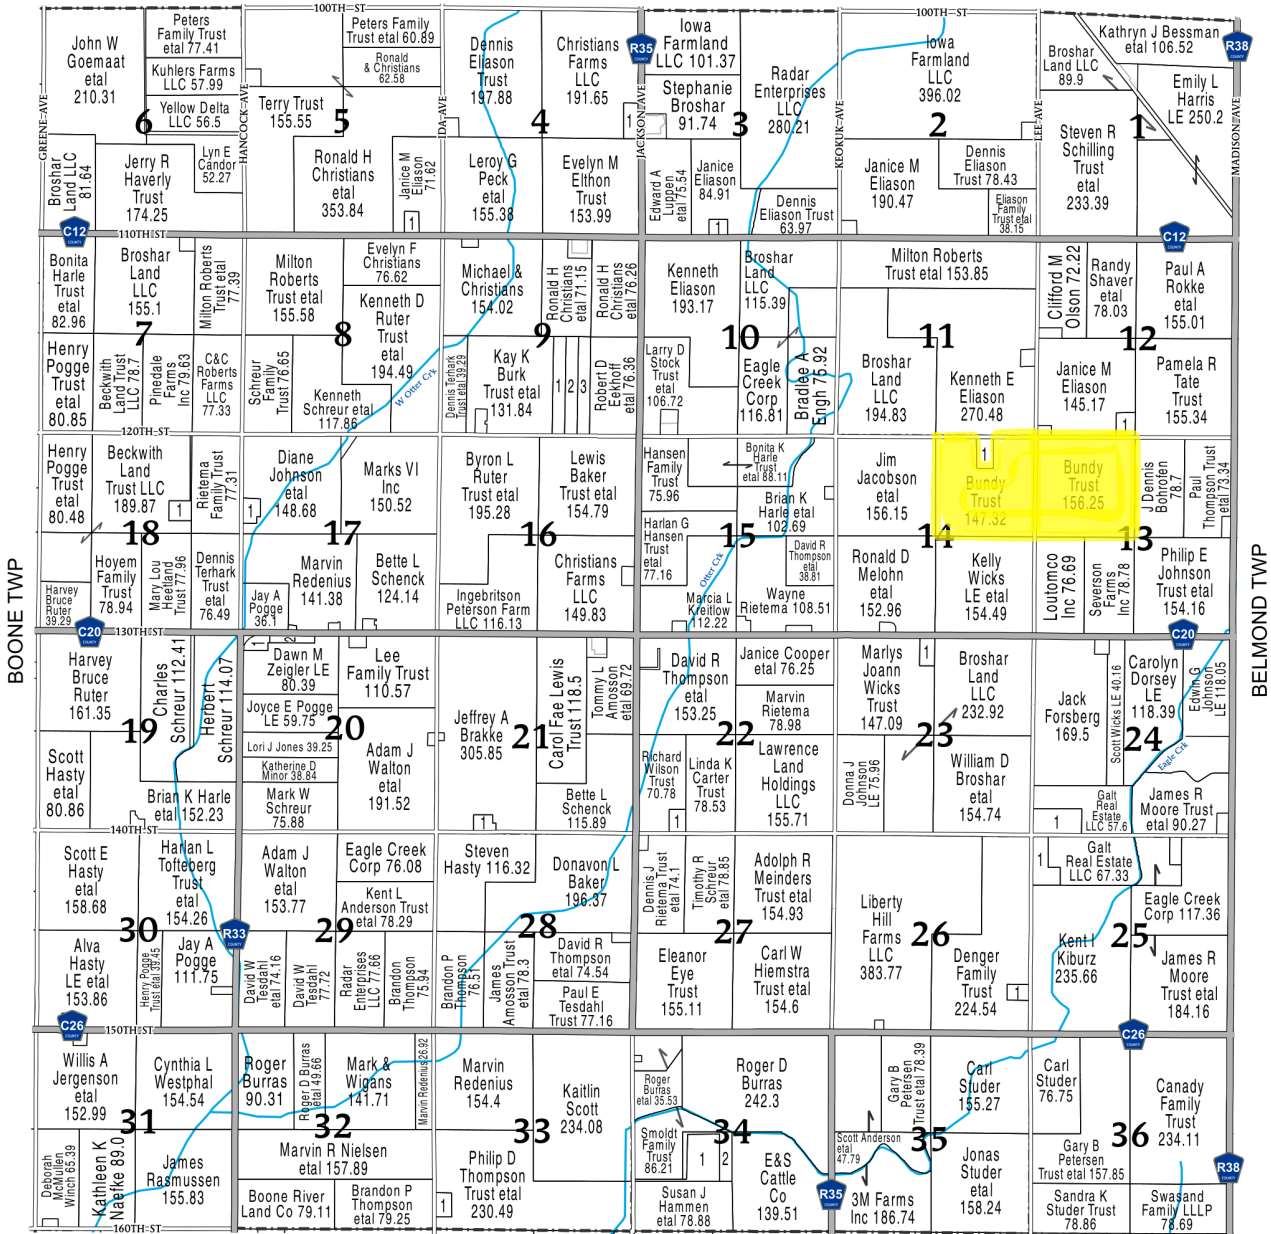

(Landowners)

HANCOCK CO

LAKE TWP

NORWAY TOWNSHIP

SECTION 3		
1 HARTMAN, ADAM HOWARD	5.27	
SECTION 4		
1 CHRISTIANS, TODD A ETAL	9.18	
SECTION 5		
1 NINO, HECTOR M	5.4	
SECTION 9		
1 EEKHOFF TRUST, HERMAN ETAL	19.77	

SECTION 22		
1 OLSON, LARRY D ETAL	6.17	
SECTION 23		
1 WICKS, LEROY A	6.9	
SECTION 24		
1 CENTRUM VALLEY FARMS LLP	19.9	
SECTION 25		
1 PRESTAGE FARMS OF IA LLC	21.24	

SECTION 26		
1 HAMMEN, CARMEL	5.6	
SECTION 33		
1 THOMPSON, BRANDON PHILIP	6.3	
SECTION 34		
1 IOWA SELECT FARMS LP	26.85	
2 IOWA SELECT FARMS LLP	14.7	