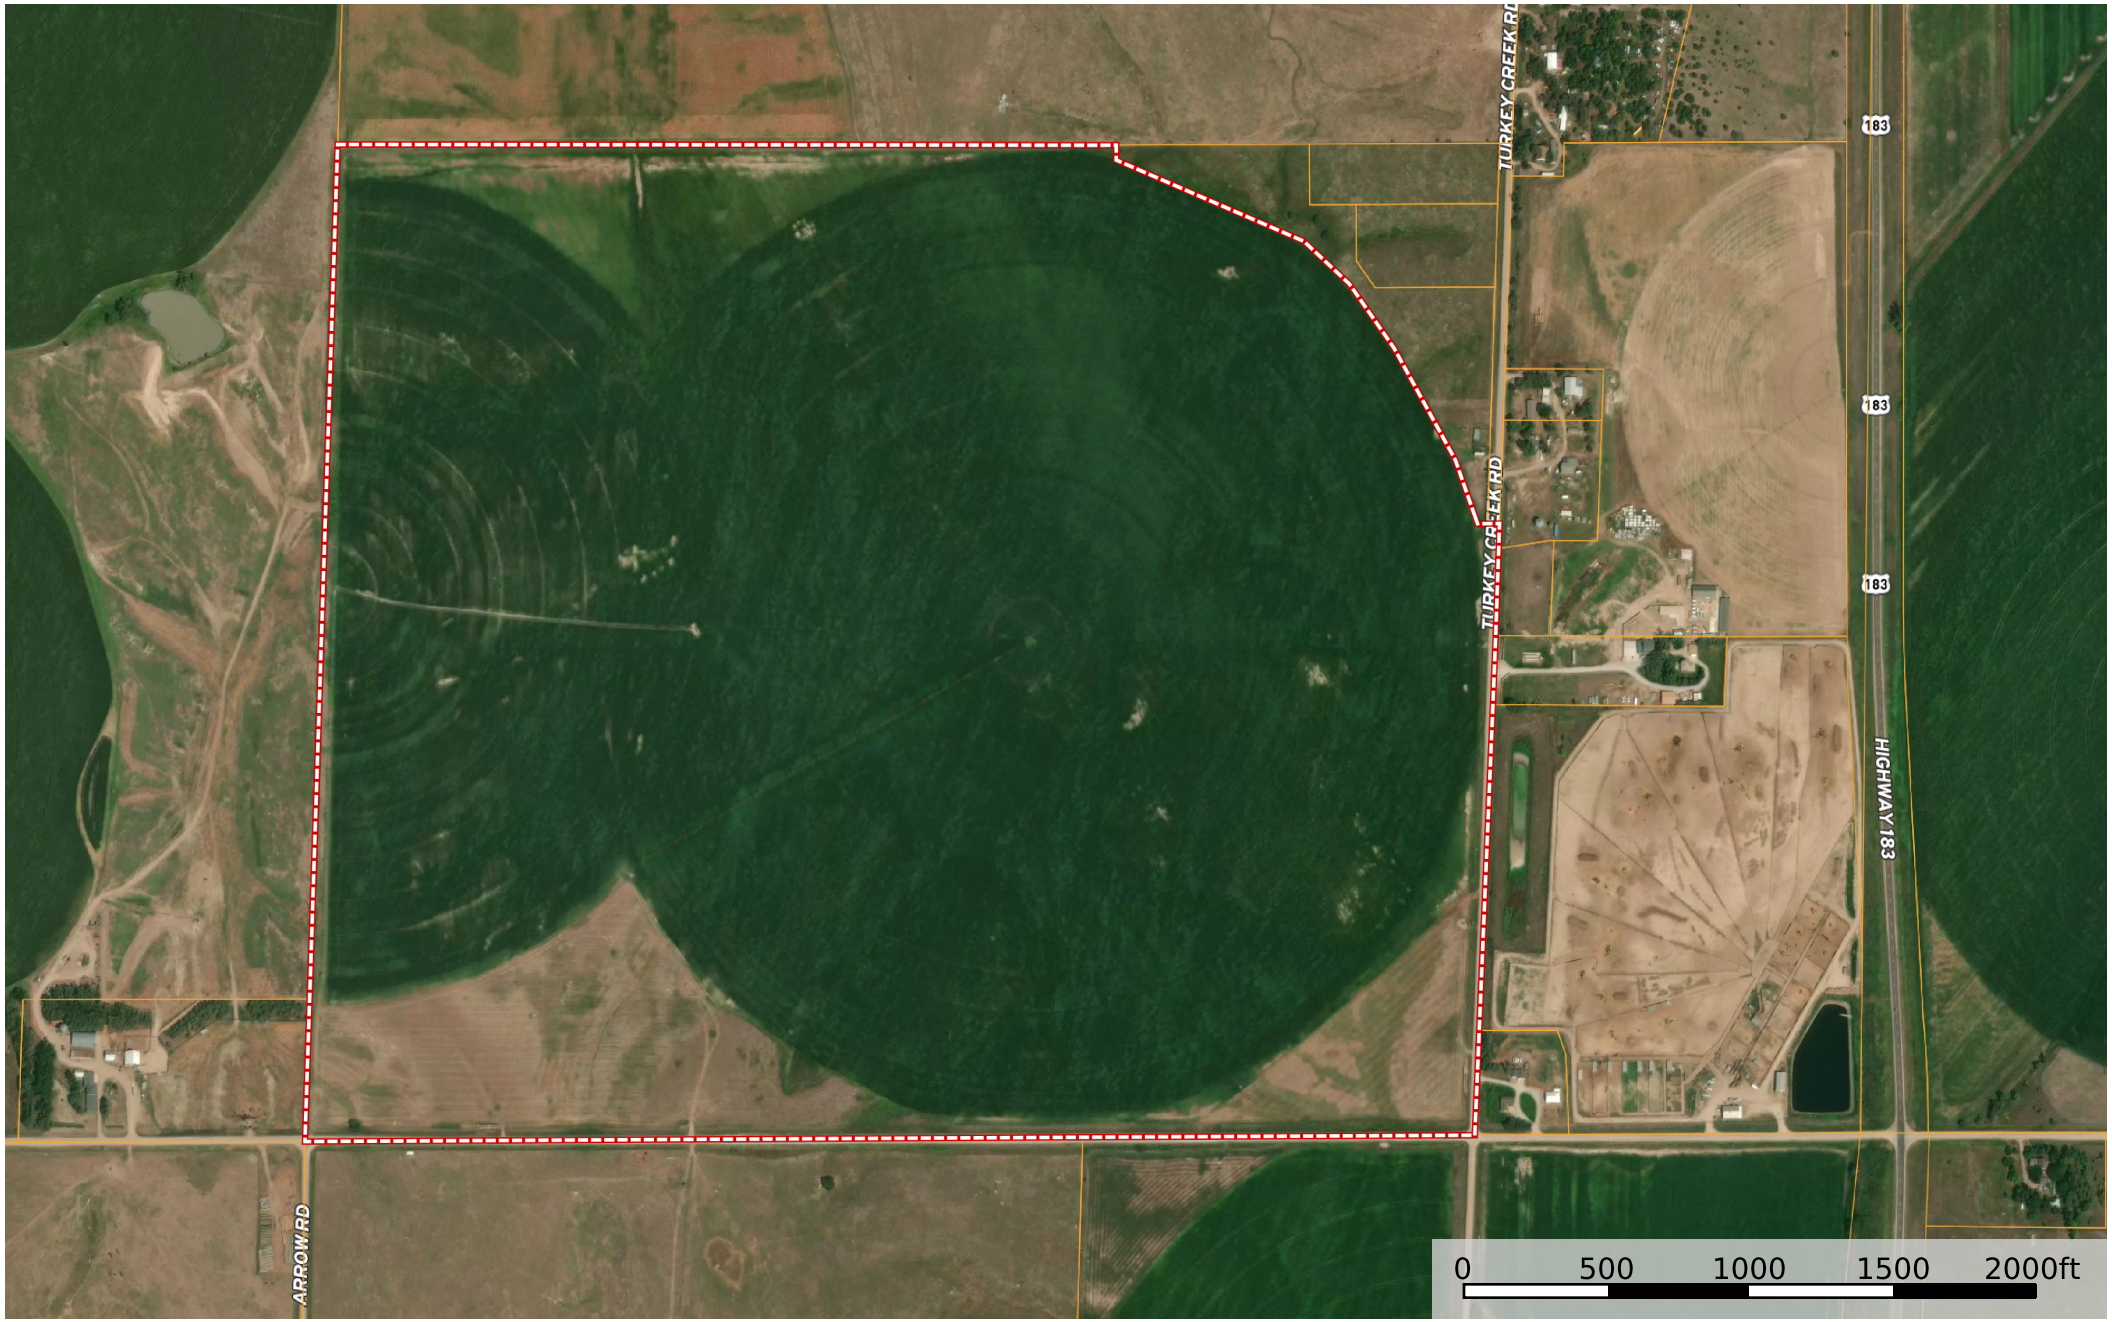

Irrigated Mustang Farm

Nebraska, 291 AC +/-

 Boundary