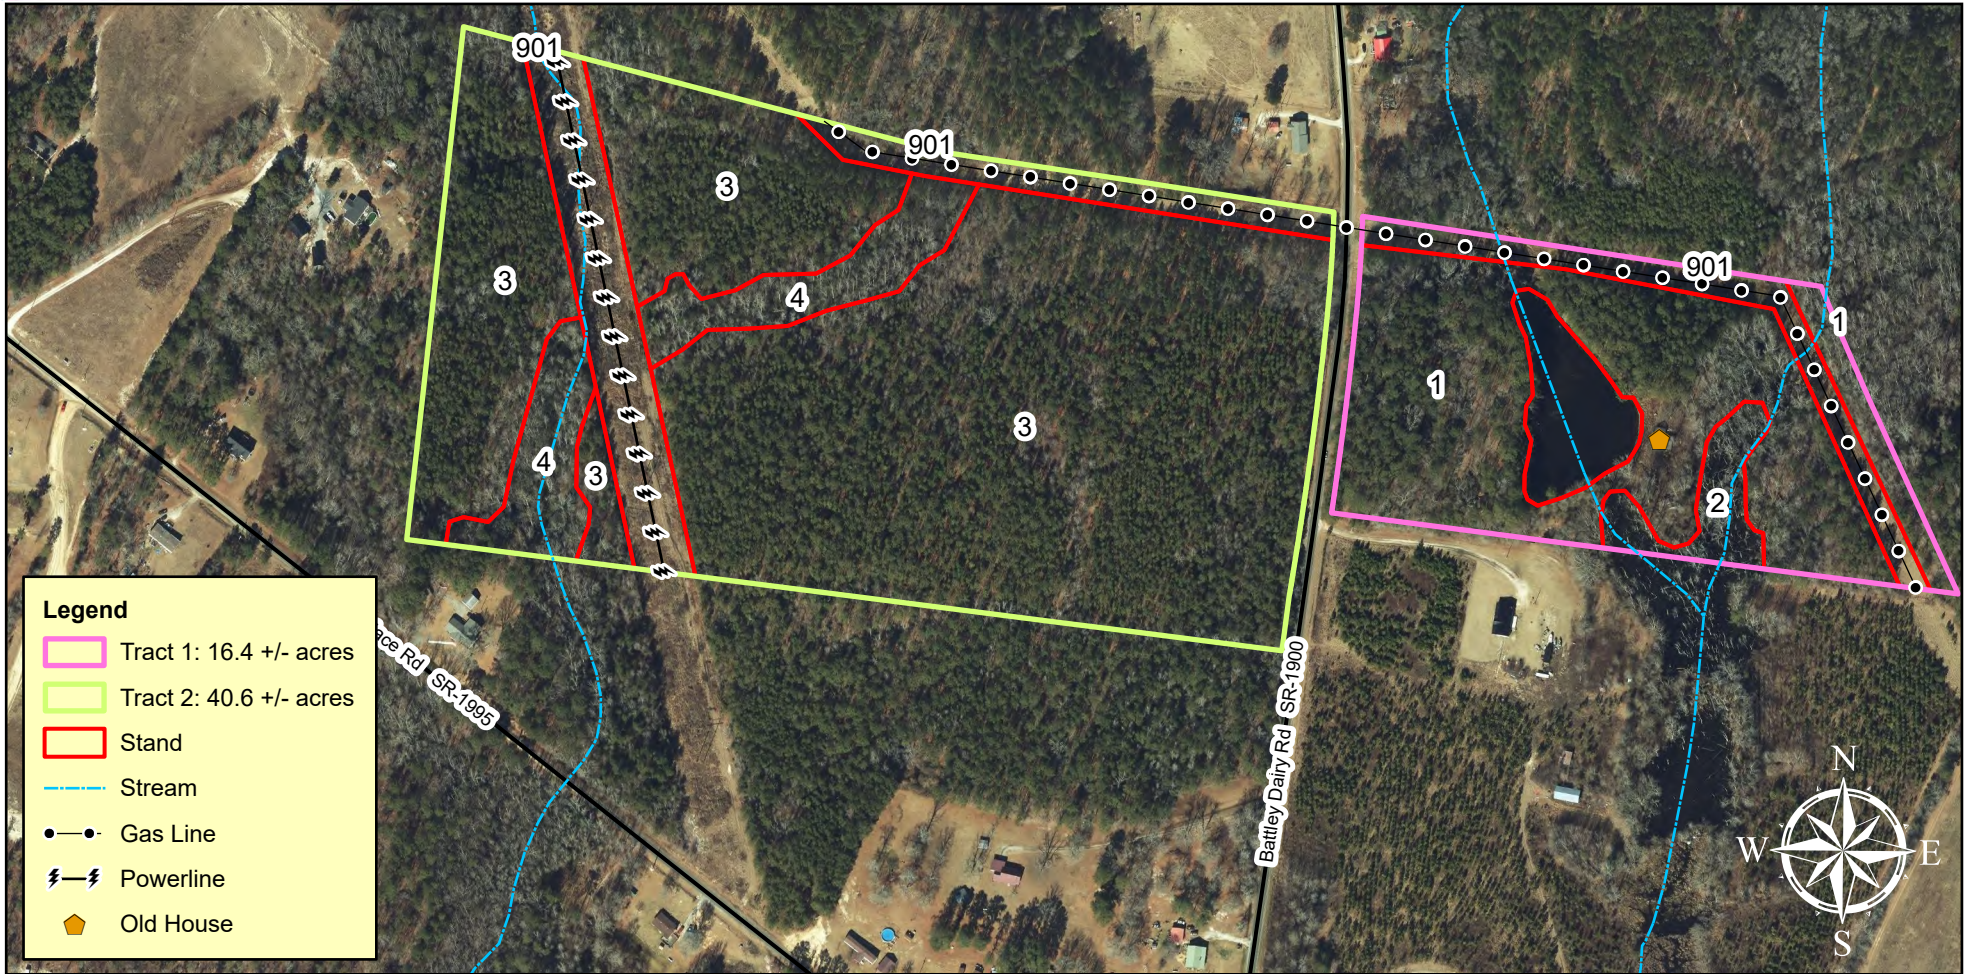

Callahan Heirs - Battley Dairy Road Tracts 1 & 2

Richmond County, NC
 57.0 +/- Survey Acres

TMM Real Estate, LLC
 Real Estate Brokerage Services
 800 Salem Woods Dr. Ste 101
 Raleigh, NC 27615

Legend

- Tract 1: 16.4 +/- acres
- Tract 2: 40.6 +/- acres
- Stand
- — — — — Stream
- — ● Gas Line
- ⚡ — ⚡ Powerline
- ▣ Old House

Property Description:

PID: 746000930006
 Deed: Book 466, Page 350
 Plat: 822-Y, 57.0 +/- acres

Date: 1/30/2025

This map is not a survey. Boundary lines were drawn from county tax maps and should be considered approximate. No warranty is made as to the completeness or accuracy of the information.

Stand:	Description:	Area:
Stand 1	50+/- year-old pine/HW	11.3+/- ac
Stand 2	Swamp	1.1+/- ac
Stand 3	31+/- year-old Longleaf pine	33.3+/- ac
Stand 4	31+/- year-old natural HW	3.5+/- ac
Stand 901	Utility ROW Pond	1.6+/- ac