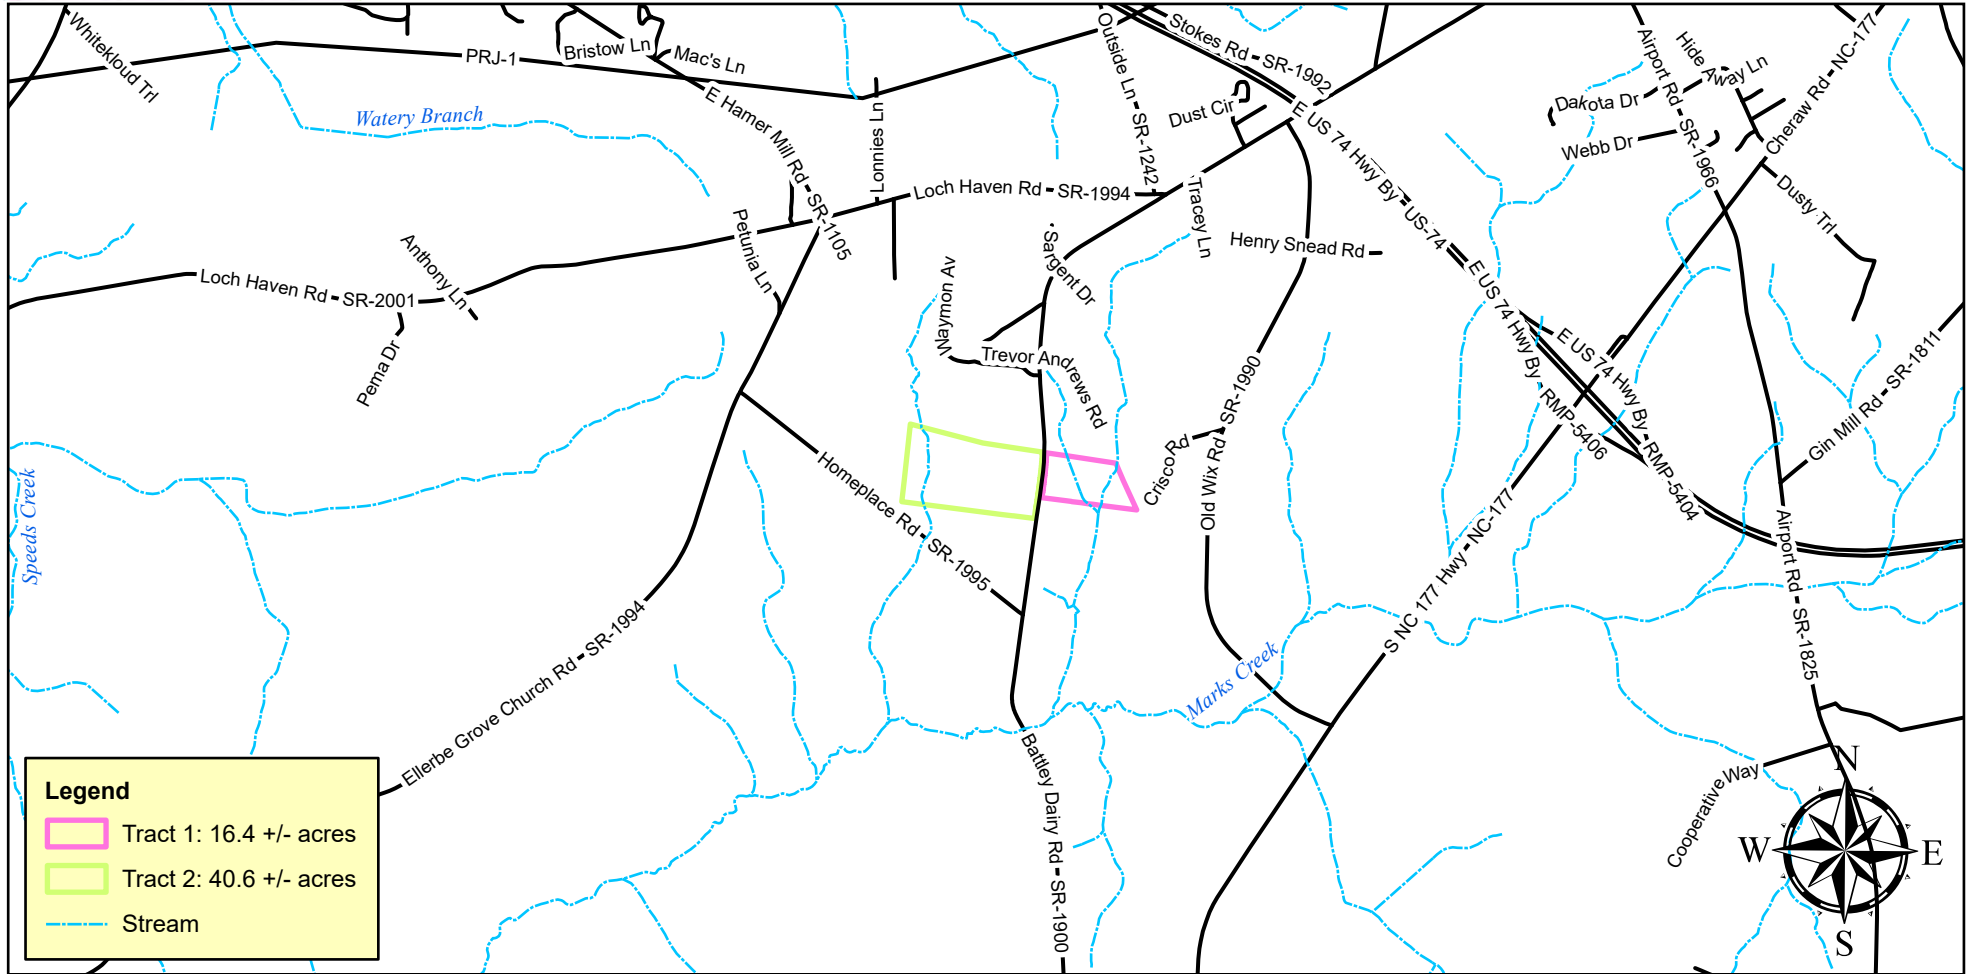

Callahan Heirs - Battley Dairy Road Tracts 1 & 2

Richmond County, NC
57.0 +/- Survey Acres

TMM Real Estate, LLC
Real Estate Brokerage Services
800 Salem Woods Dr. Ste 101
Raleigh, NC 27615

Property Description:

PID: 746000930006
Deed: Book 466, Page 350
Plat: 822-Y, 57.0 +/- acres

Date: 1/30/2025

This map is not a survey. Boundary lines were drawn from county tax maps and should be considered approximate. No warranty is made as to the completeness or accuracy of the information.