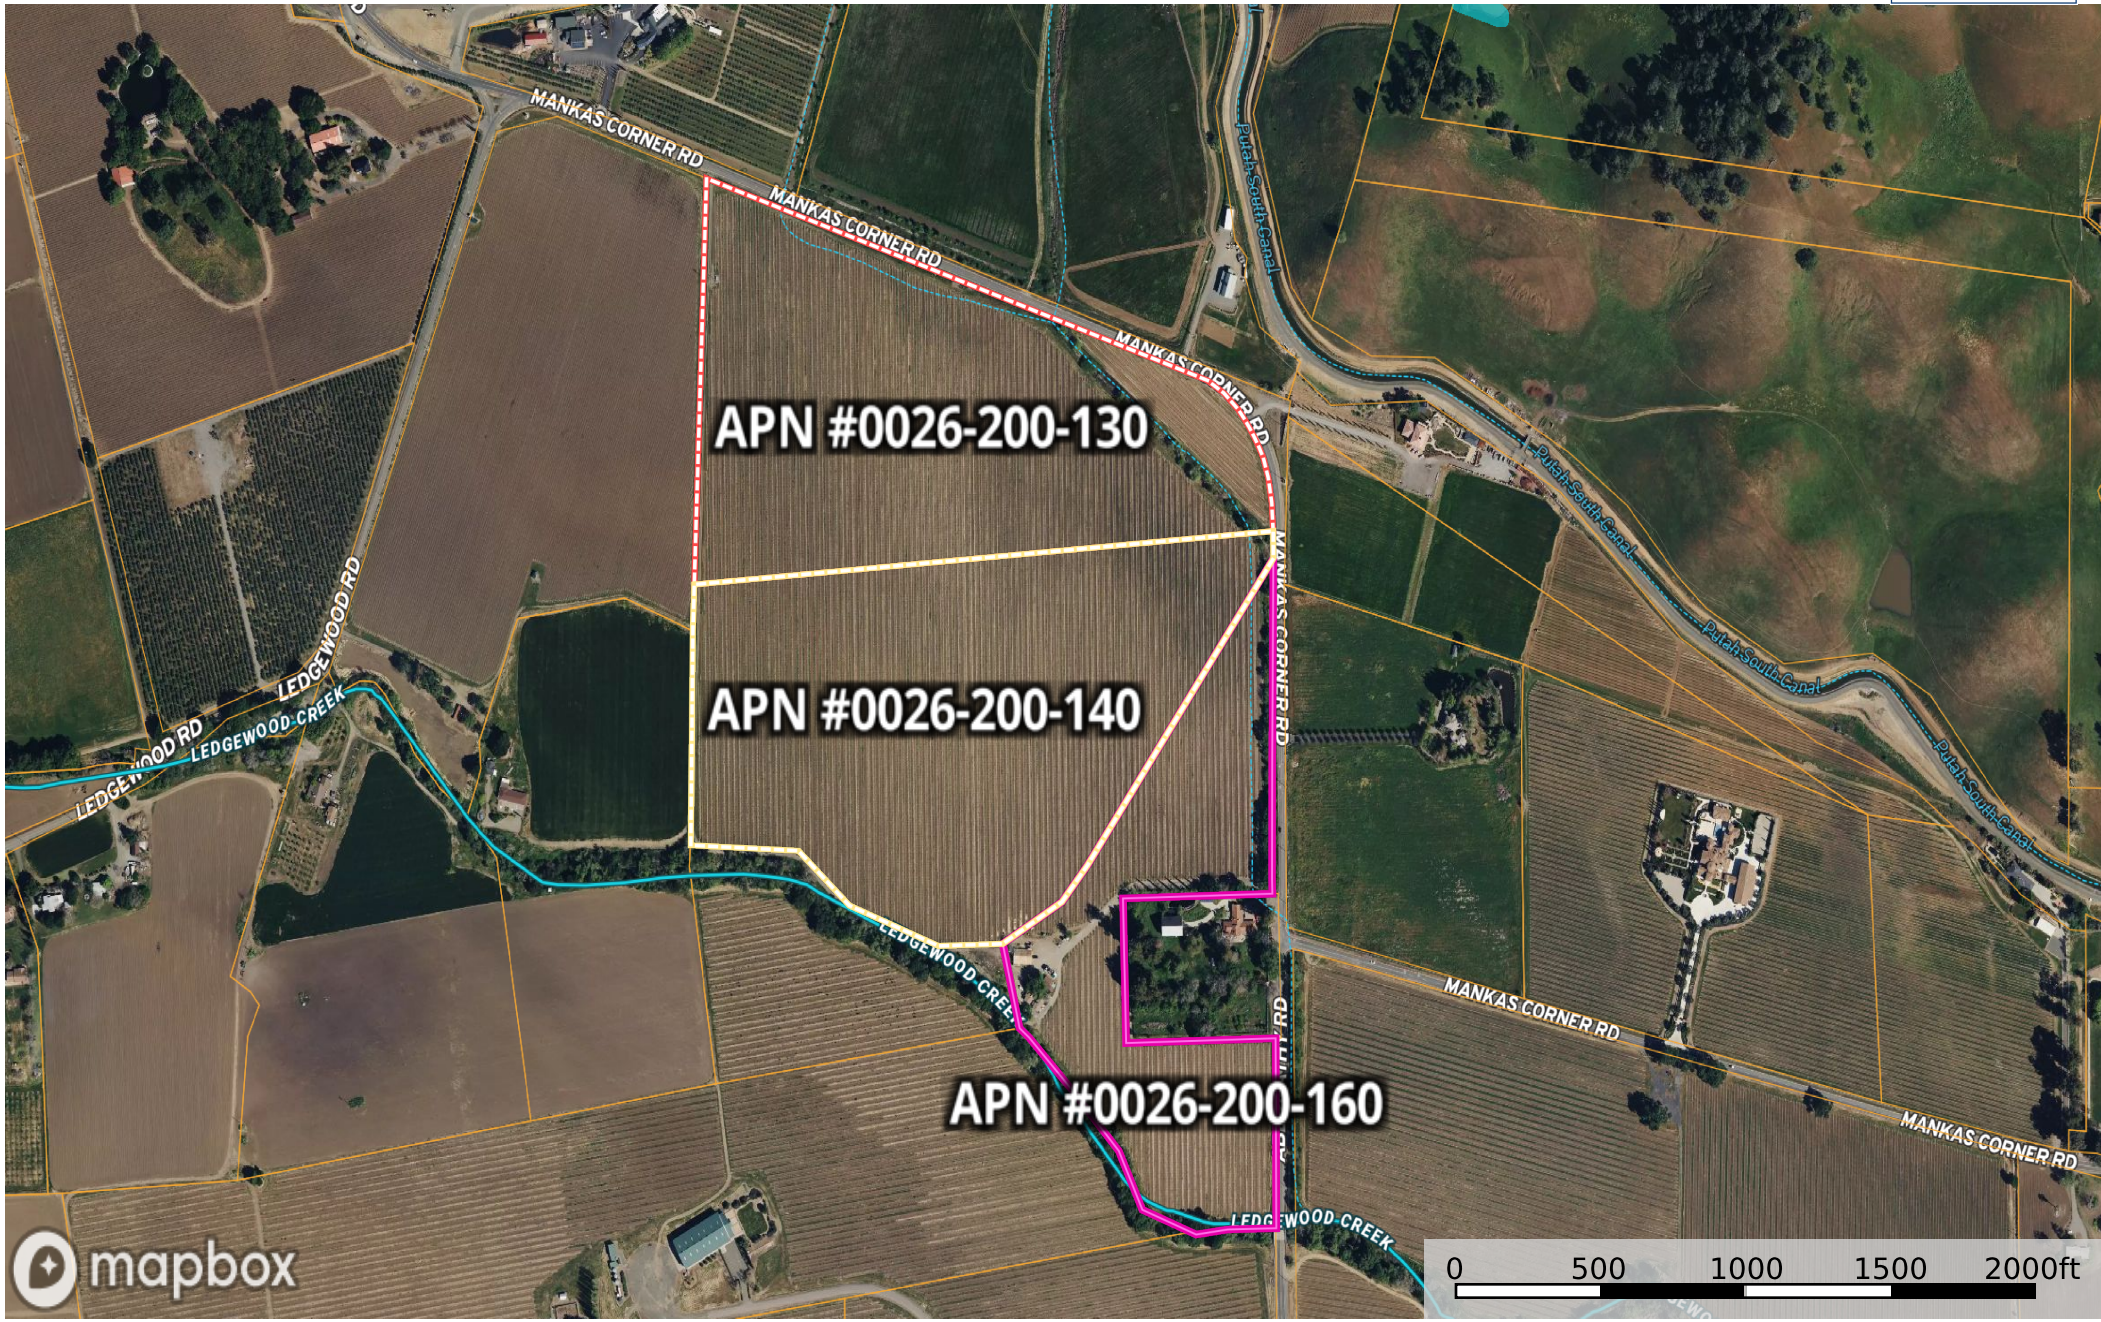

Tesoro Combined Parcels

Solano County, California, 91 AC +/-

- Boundary 1 1
- Boundary 1
- Boundary
- Stream, Intermittent
- River/Creek
- Water Body