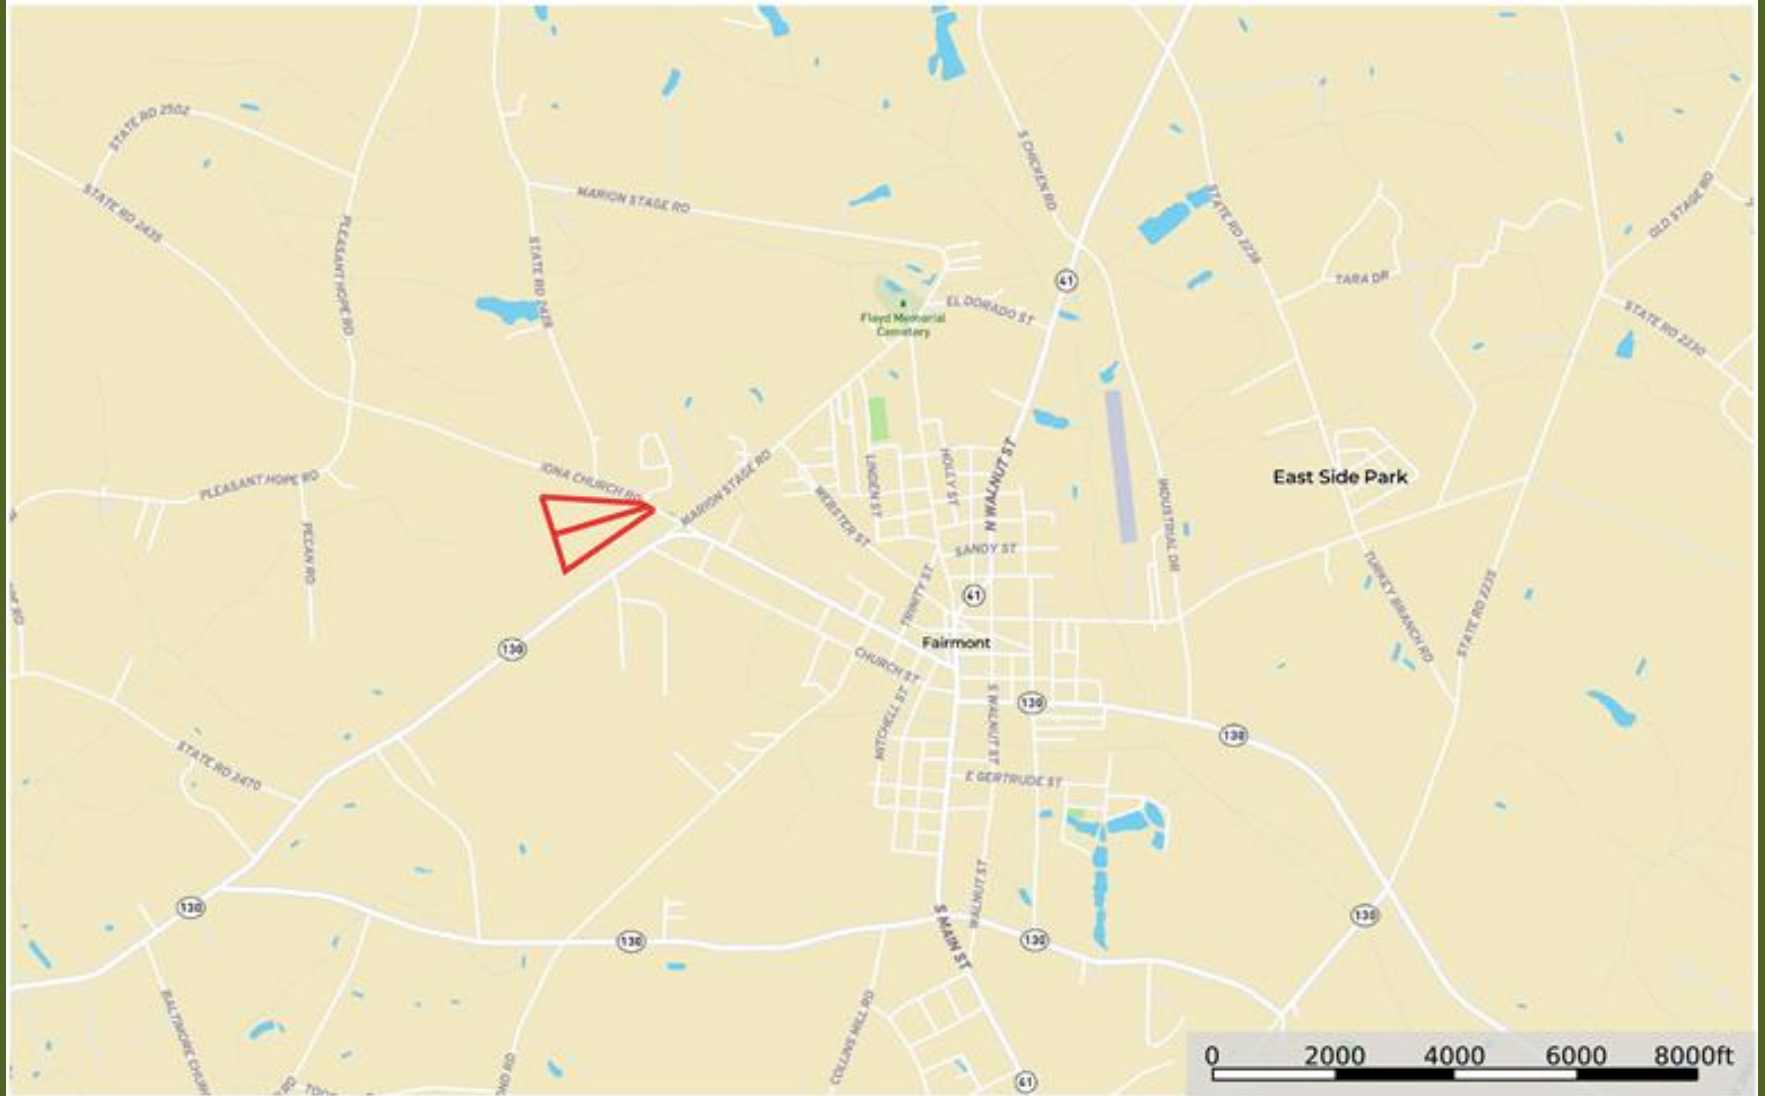

Iona Church Road Lots Location Map

Robeson County, North Carolina, AC +/-

Boundary

Marty Lanier
P: (910) 617-4326

www.rockcreeklandcompany.com

604 George II Highway Winnabow NC 28479