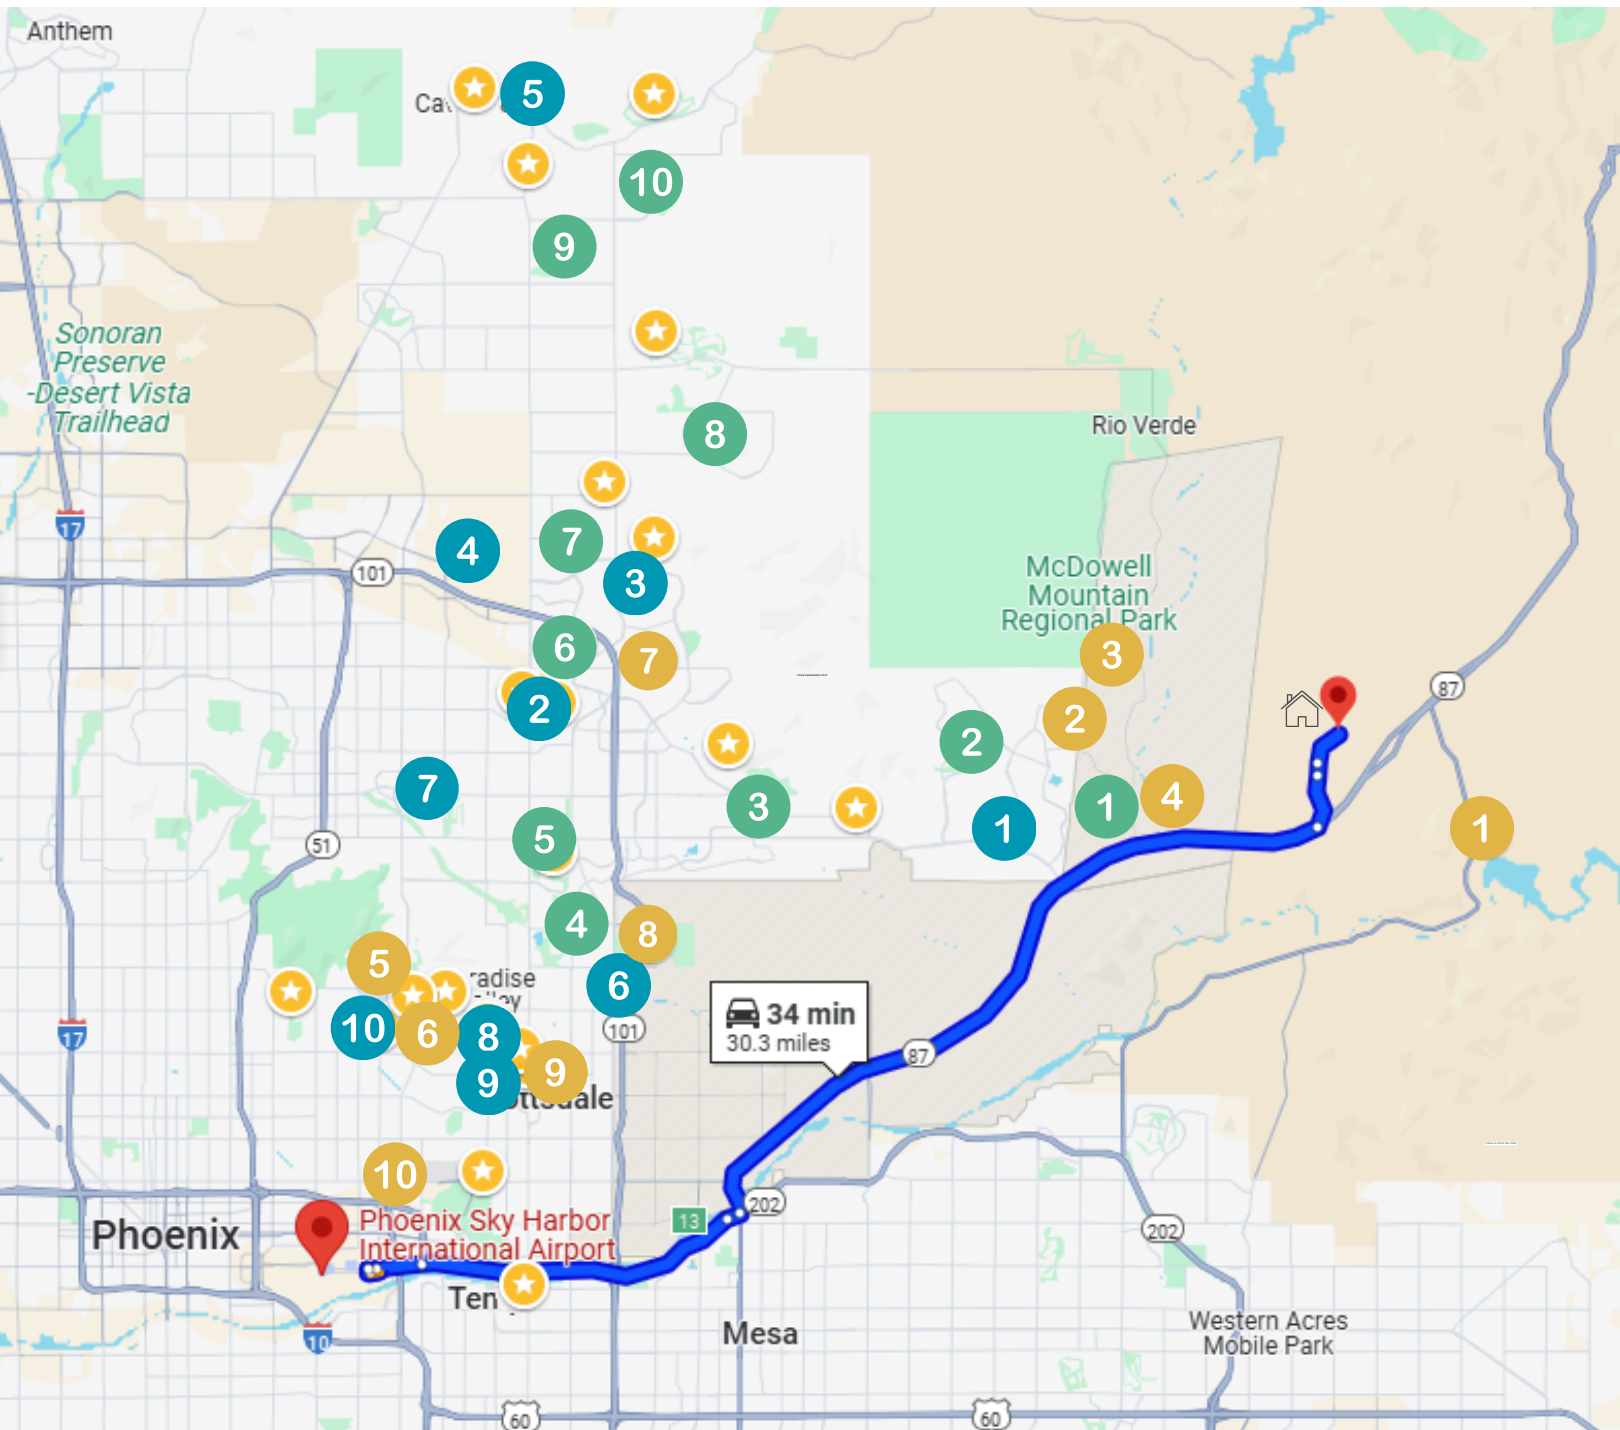

LUX AGENCY AZ

www.luxagencyaz.com

NEARBY ATTRACTIONS

14426 N VISTA DEL ORO, FORT MCDOWELL, AZ 85264

GOLF COURSES

OUTDOOR REC

RETAIL/SHOPS

LINDSAY ALFRED
480.221.6558
LINDSAY@LUXAGENCYAZ.COM

ASHLEY GUYETTE
602.321.2676
ASHLEY@LUXAGENCYAZ.COM