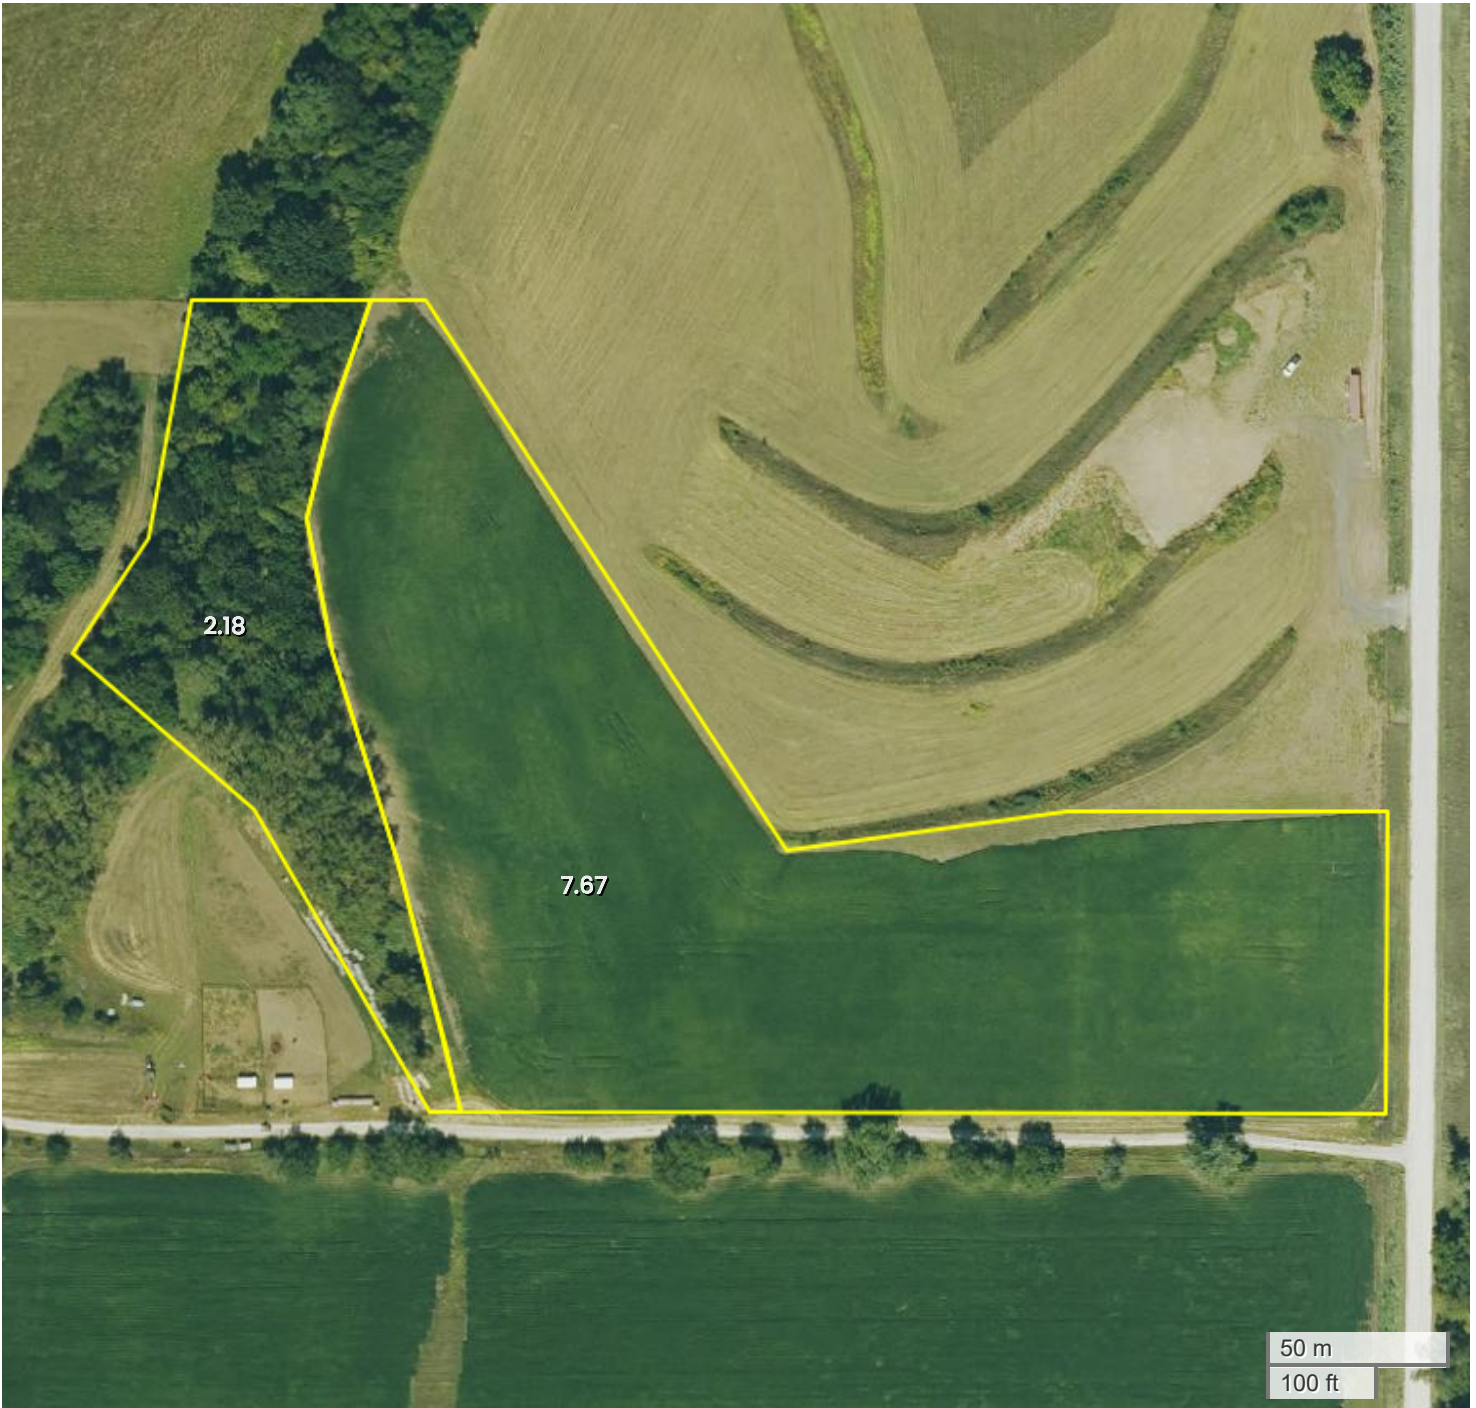

MADISON COUNTY BUILDING SITE
AERIAL MAP

Center: 41.251858, -94.001021

31-75N-27W

Scott Township

Madison County, IA

FarmWorth, LLC makes no representations or warranties, express or implied, as to the accuracy of any information, data, numerical values, boundaries, or any other information generated through the use of FarmWorth.com. User is solely responsible for independently investigating and determining all information provided through FarmWorth.com prior to use and waives any and all claims against FarmWorth, LLC for any inaccuracies or inconsistencies in the information and/or data.