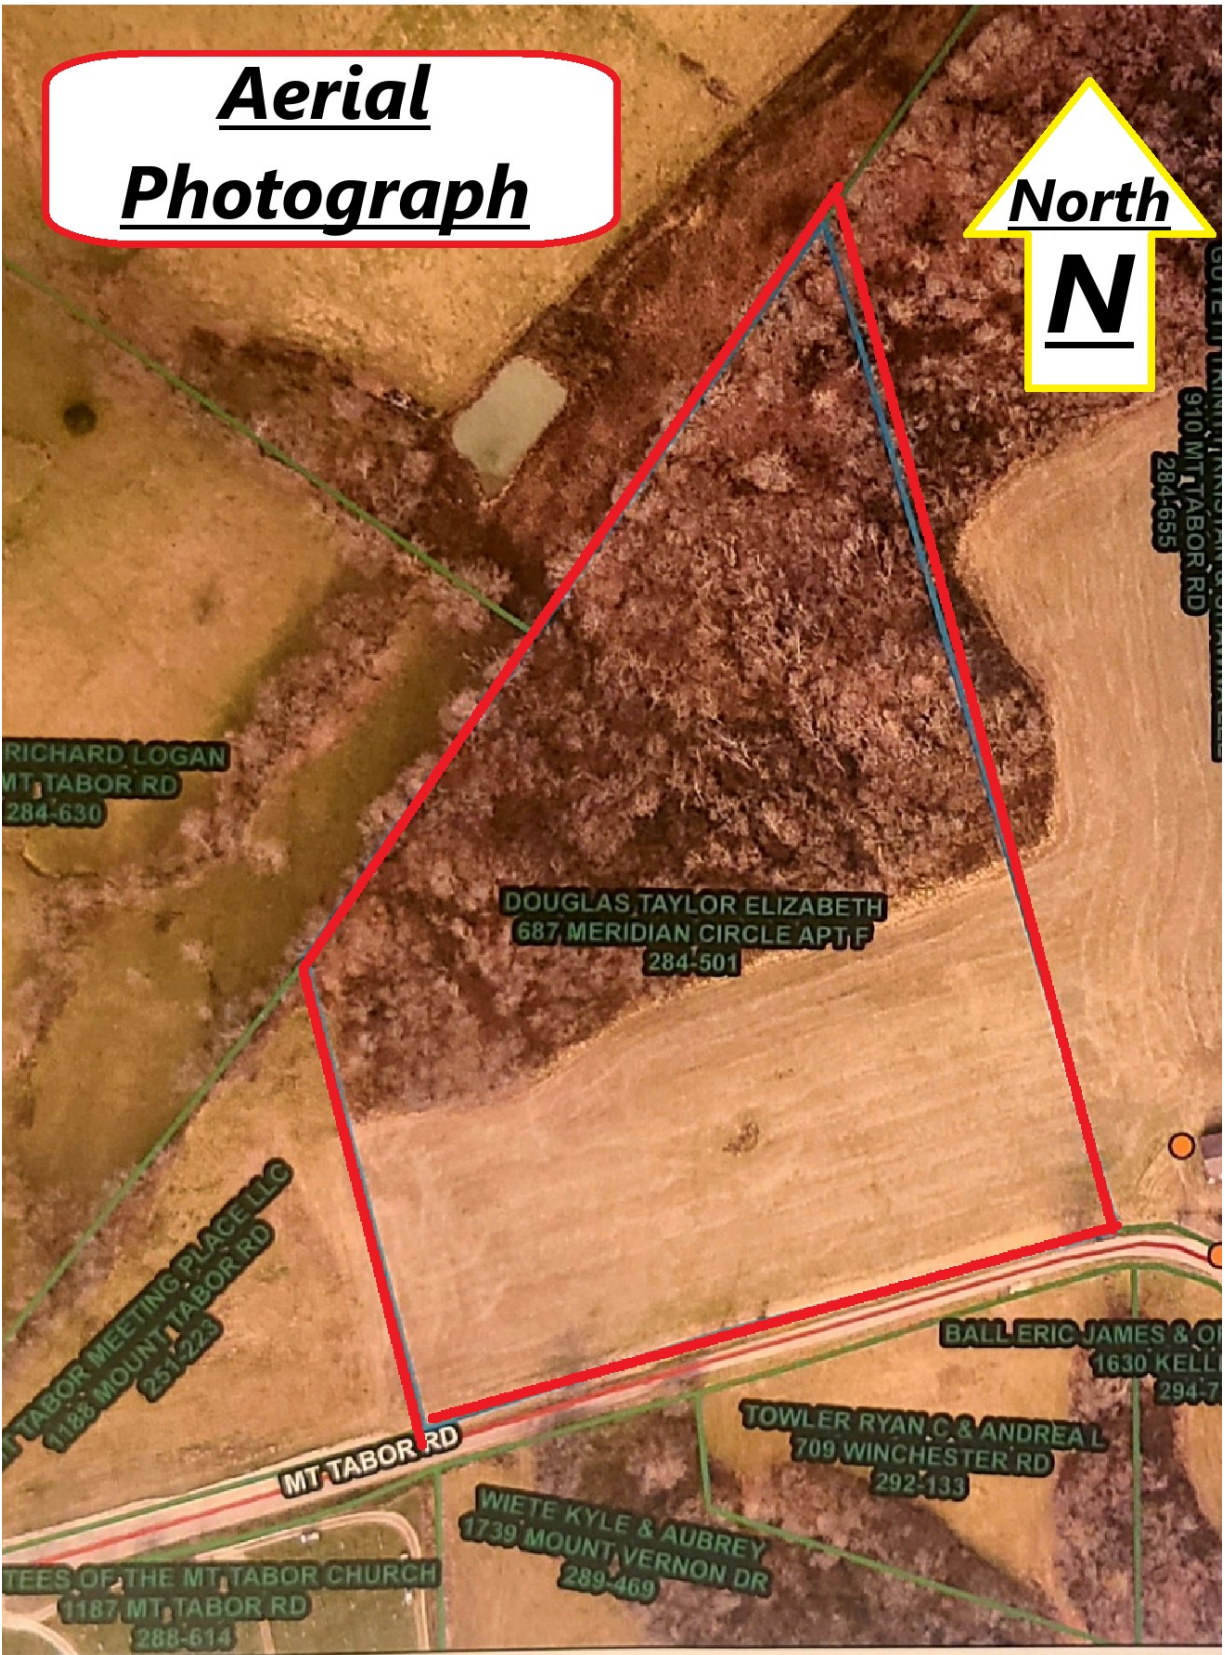

# Aerial Photograph

North  
**N**

Fleming County  
Property Valuation Administration

0 65 130 260 390 520 Feet

Map  
for ide  
NOT fo

A  
41  
5, 2025  
2018

1 i