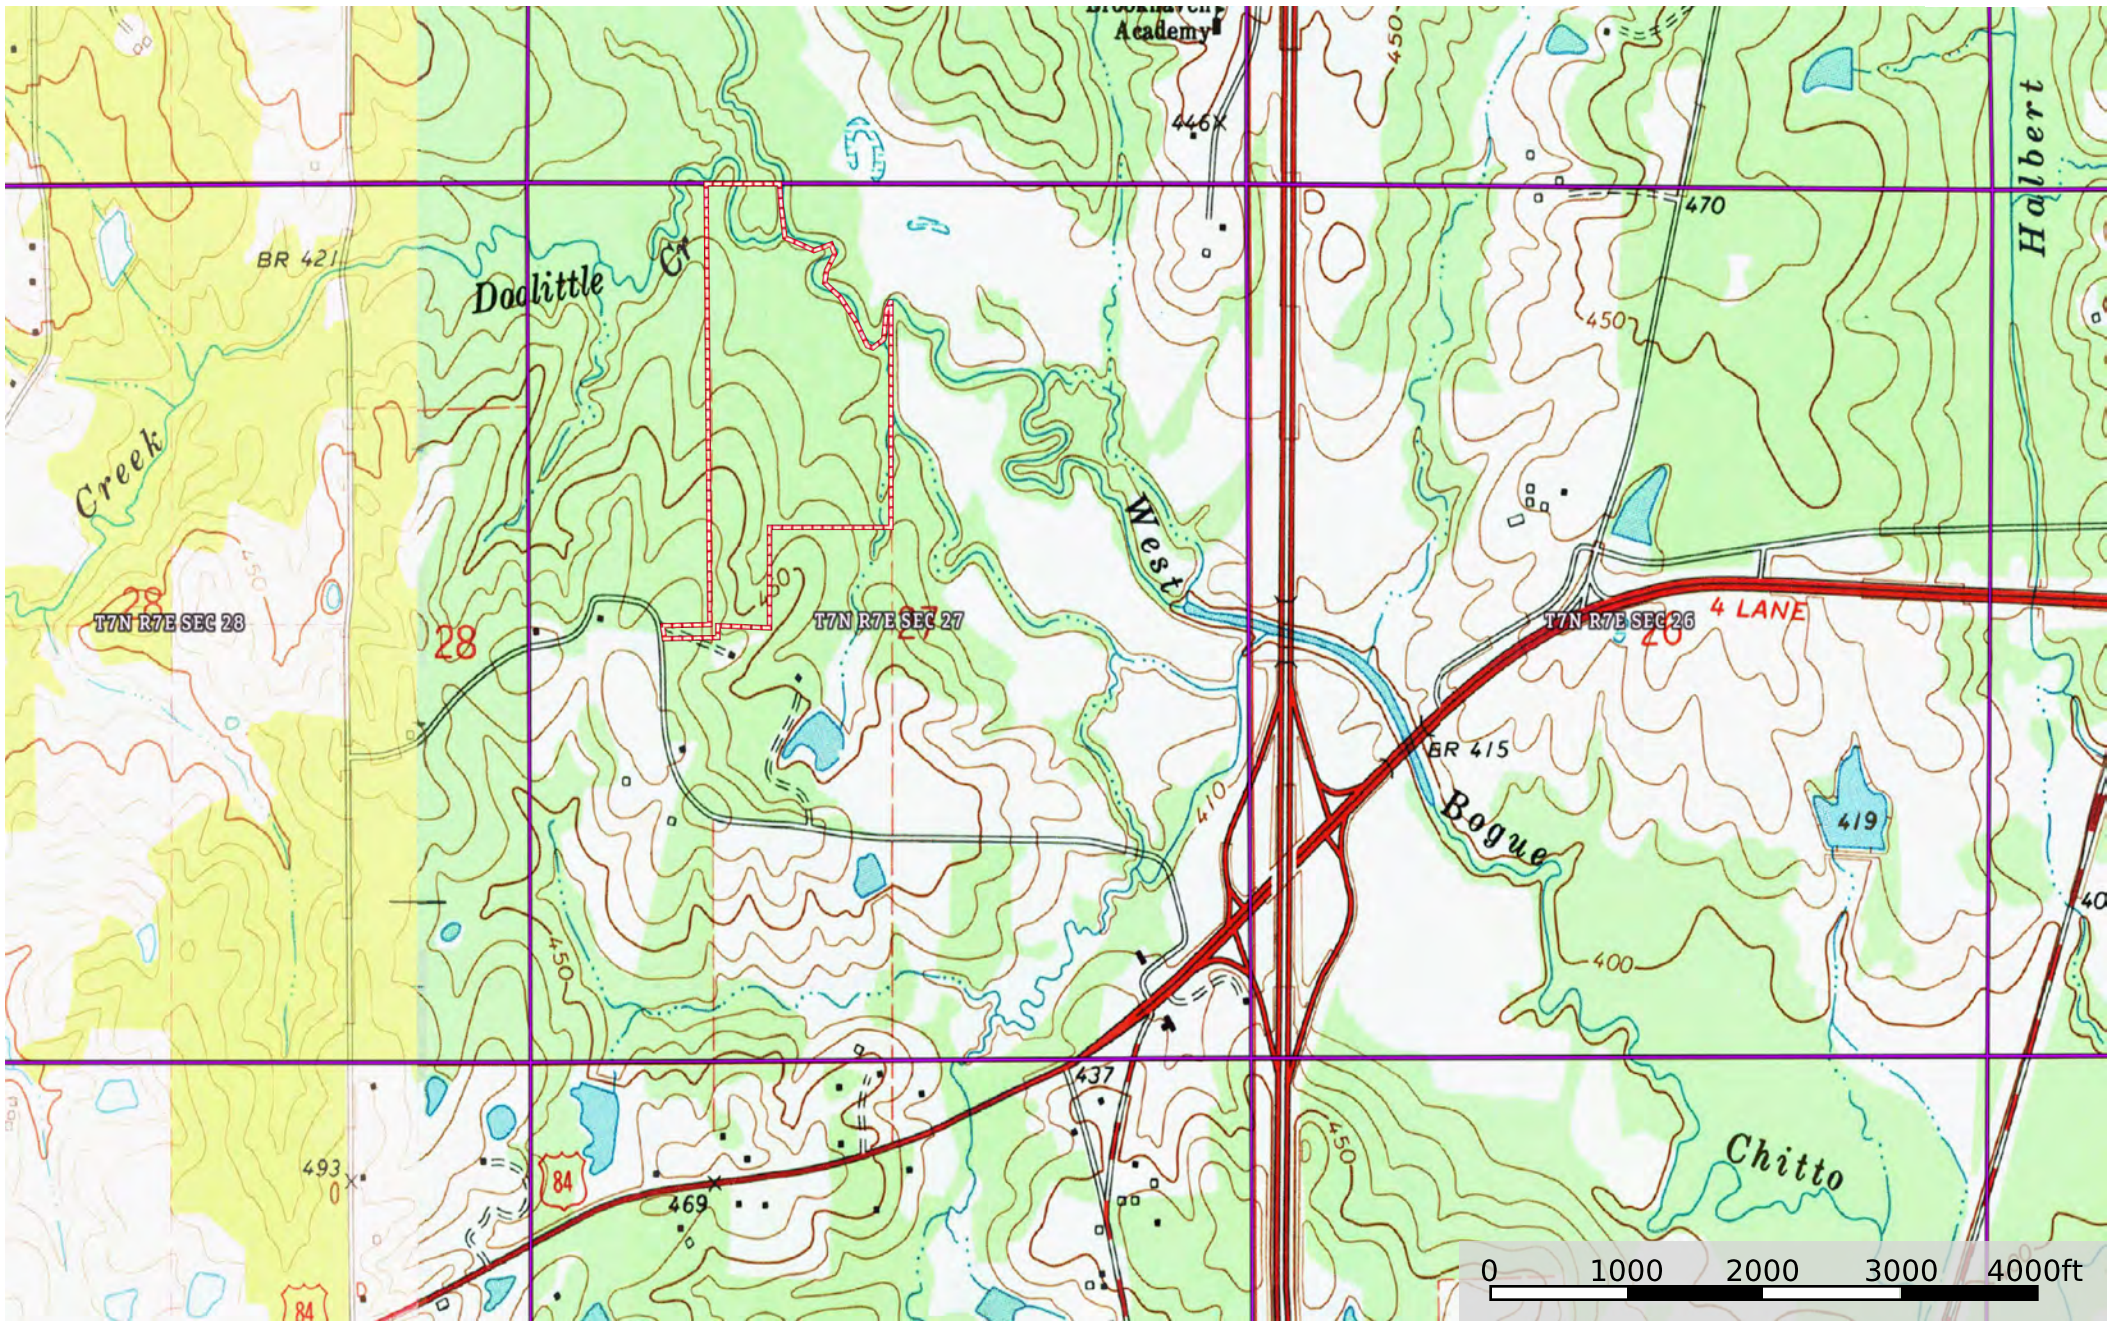

## Land on Bogue Chitto River, & much more ! 58 ac +/- of prime land on live river!

- Incredible Location in Lincoln Co MS
- Bogue Chitto River Frontage
- Rolling developable land
- Brookhaven School District
- Low Annual Taxes
- Great Hunting and Fishing
- Address: 816 Denton Trail, Brookhaven, MS 39601

## Additional Info:

- Big Deer
- Loaded with Turkeys
- Great Neighborhood
- 2 Minutes to Brookhaven

 Boundary

Boundary

 Boundary