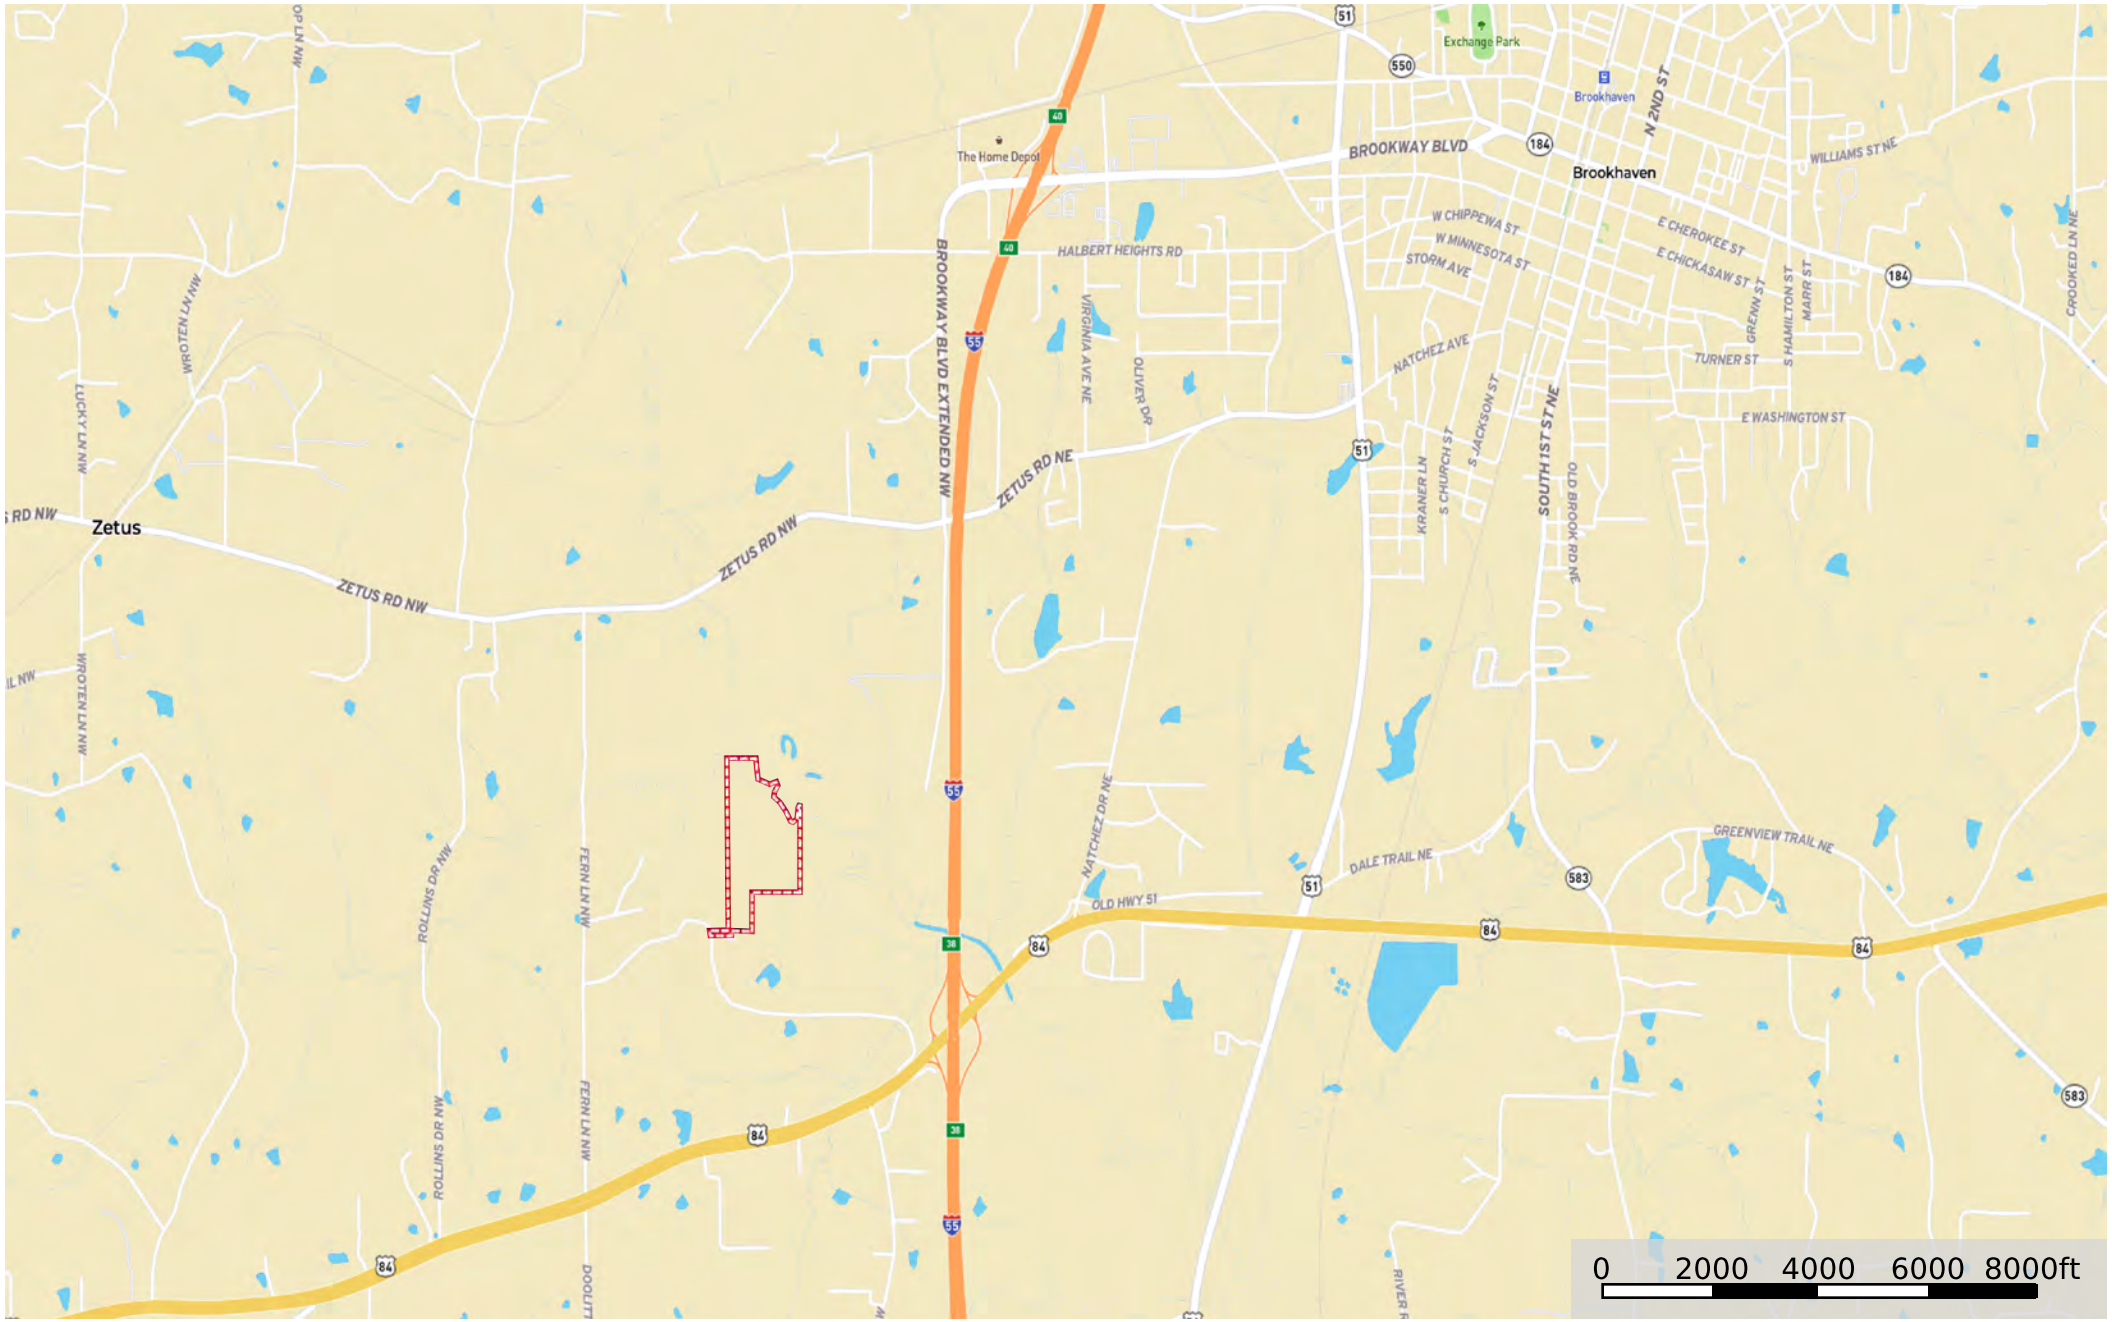

## Land on Bogue Chitto River, & much more ! 58 ac +/- of prime land on live river!

- Incredible Location in Lincoln Co MS
- Bogue Chitto River Frontage
- Rolling developable land
- Brookhaven School District
- Low Annual Taxes
- Great Hunting and Fishing
- Address: 816 Denton Trail, Brookhaven, MS 39601

## Additional Info:

- Big Deer
- Loaded with Turkeys
- Great Neighborhood
- 2 Minutes to Brookhaven

 Boundary

Boundary

 Boundary