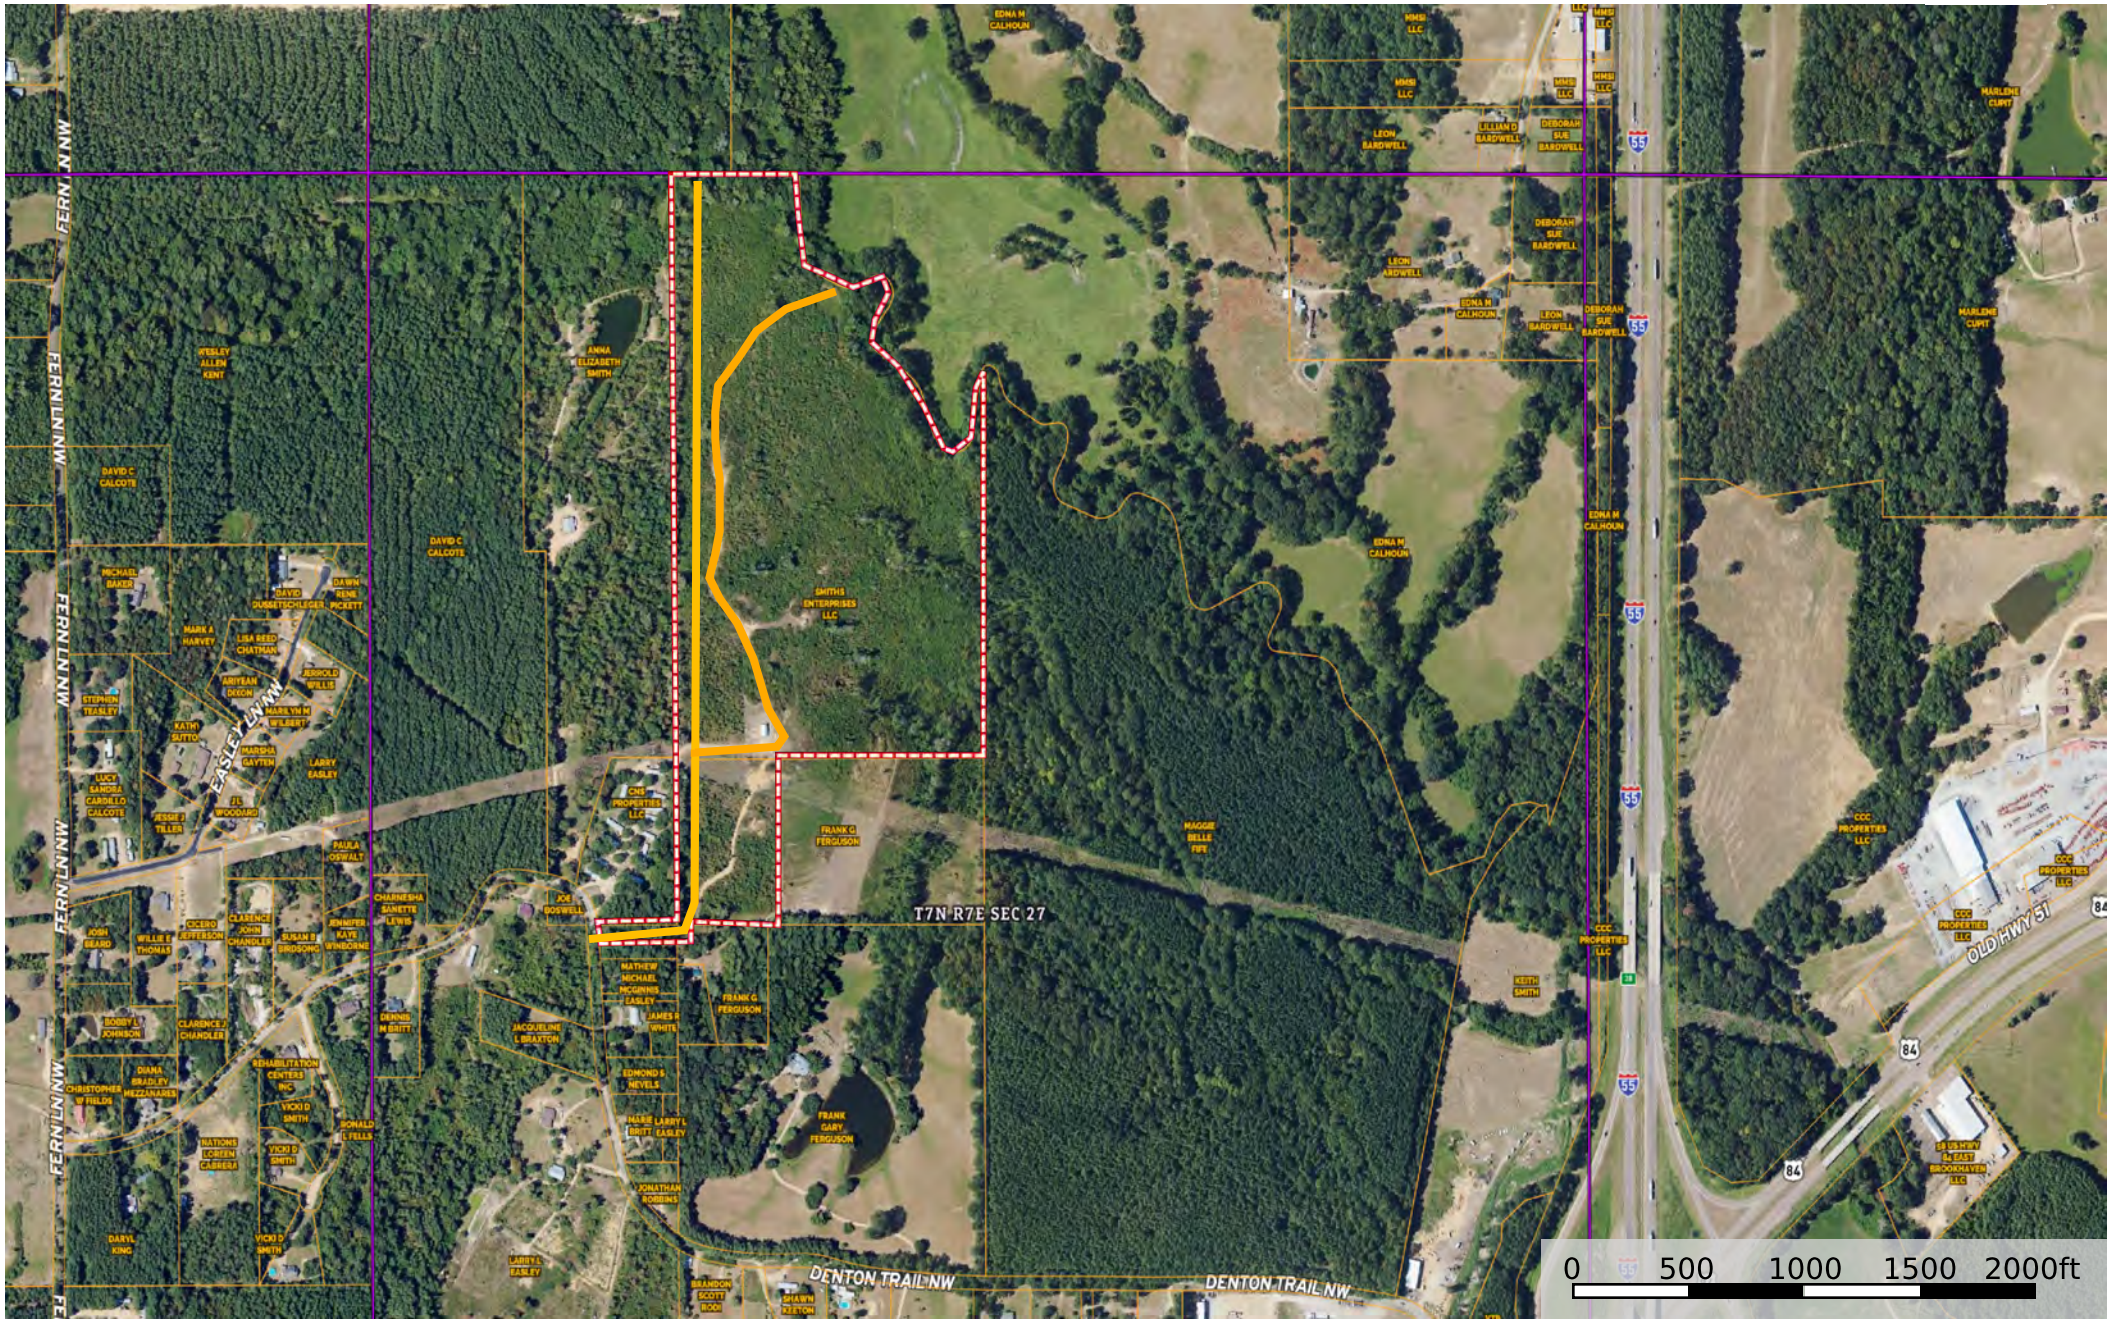

## Land on Bogue Chitto River, & much more ! 58 ac +/- of prime land on live river!

- Incredible Location in Lincoln Co MS
- Bogue Chitto River Frontage
- Rolling developable land
- Brookhaven School District
- Low Annual Taxes
- Great Hunting and Fishing
- Address: 816 Denton Trail, Brookhaven, MS 39601

## Additional Info:

- Big Deer
- Loaded with Turkeys
- Great Neighborhood
- 2 Minutes to Brookhaven

 Boundary

Boundary

 Boundary