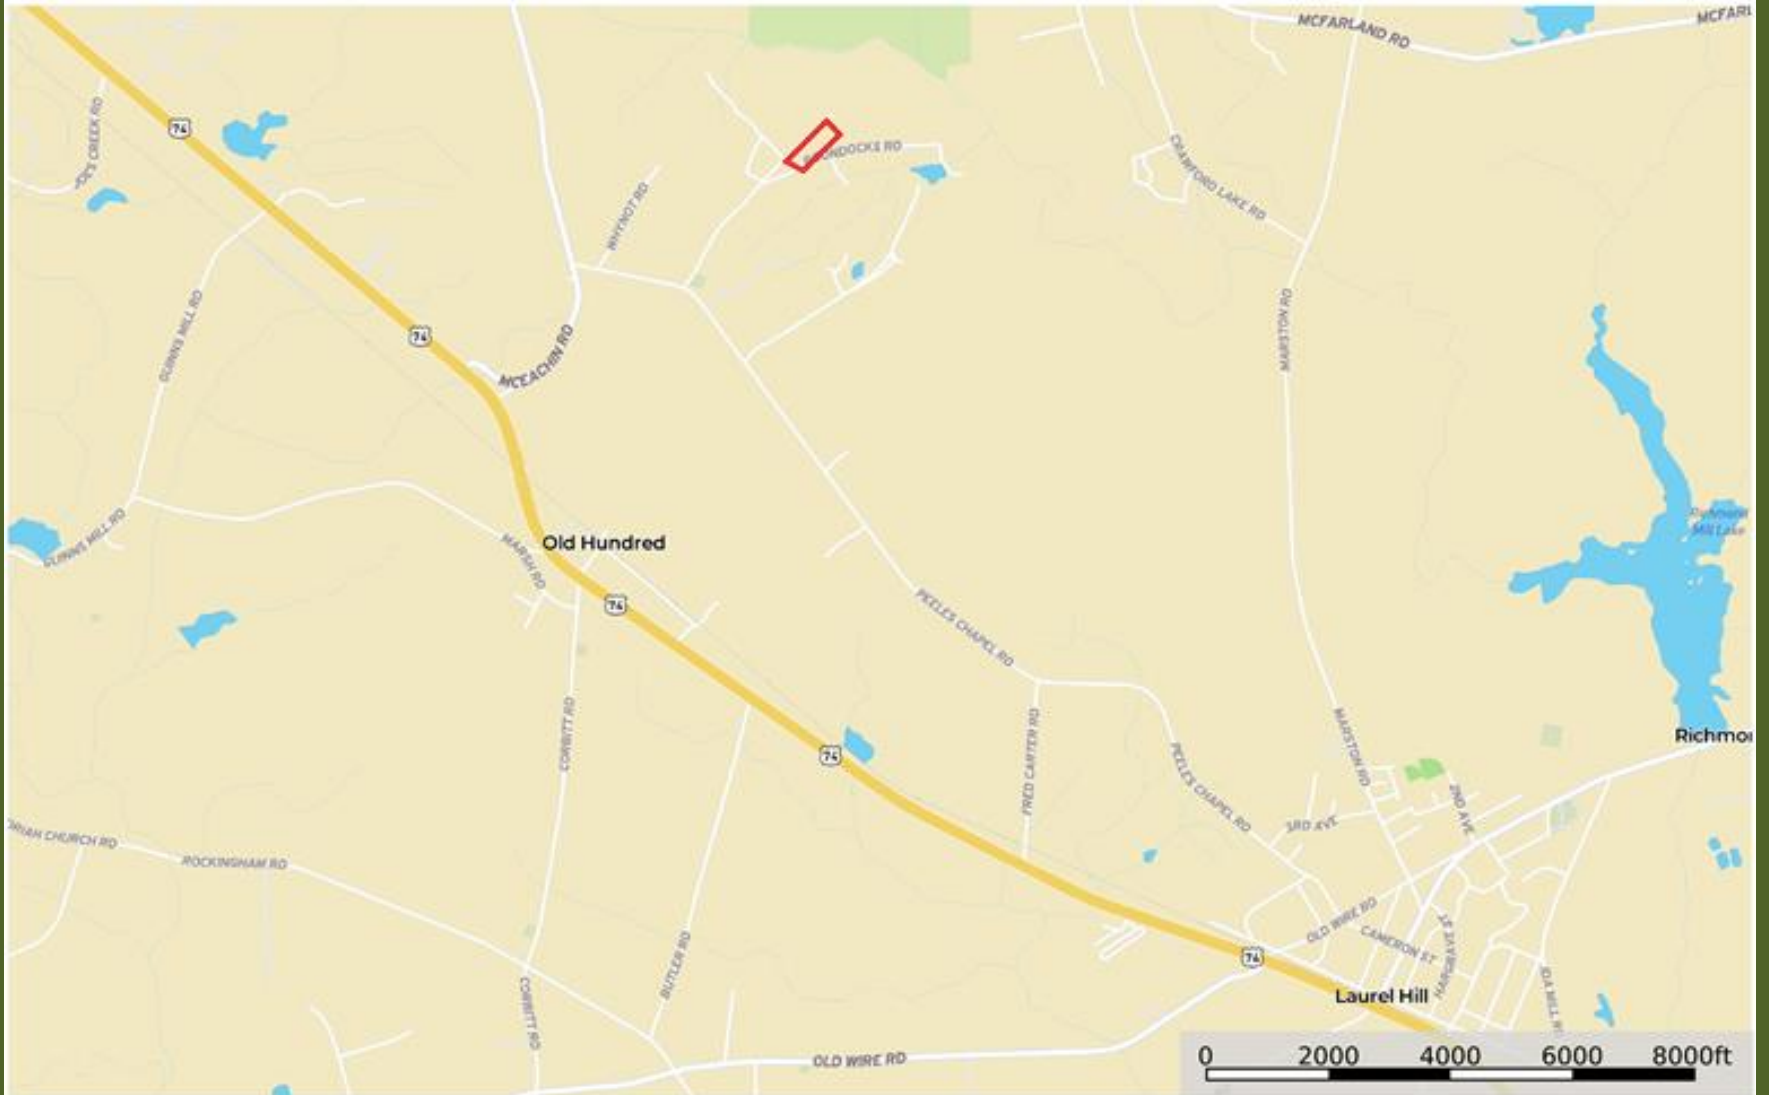

Boondocks Road Location Map

Scotland County, North Carolina, 6.3 AC +/-

Boundary

Marty Lanier

P: (910) 617-4326

www.rockcreeklandcompany.com

604 George II Highway Winnabow NC 28479