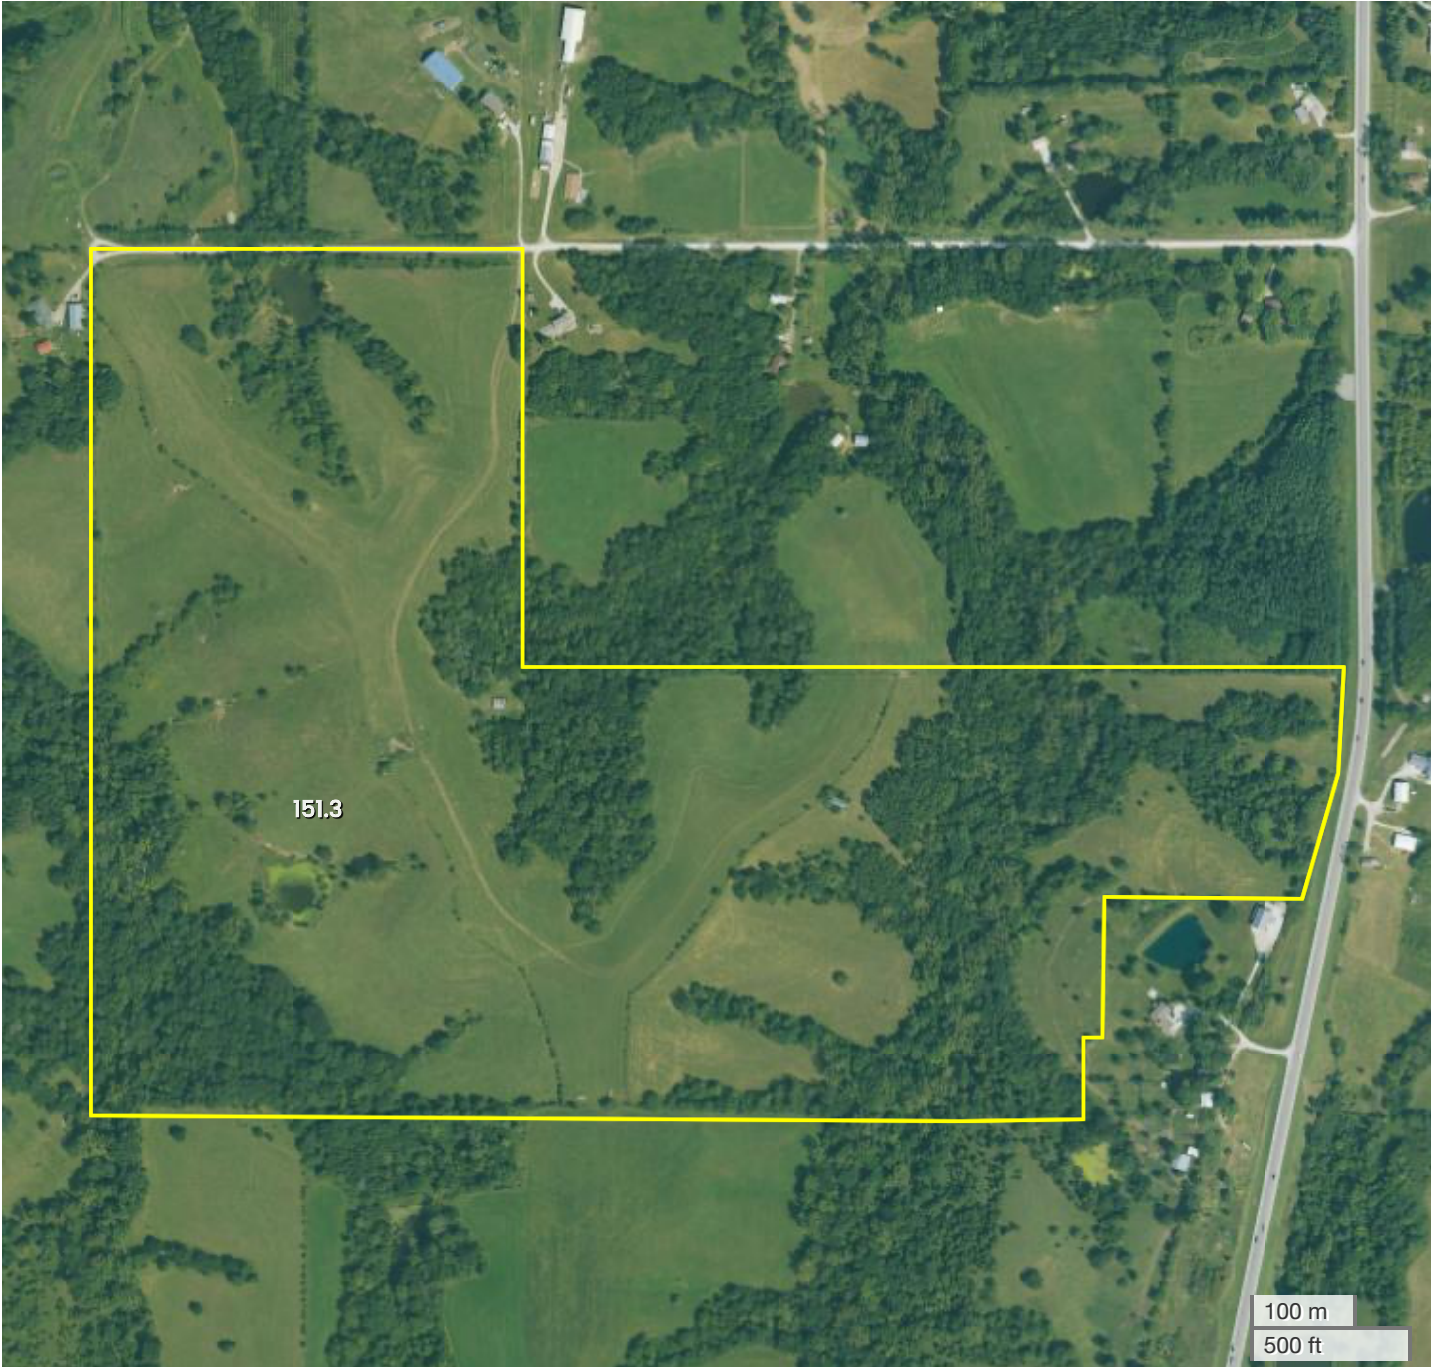

EMILY E. NASH - 151.3 AC M/L (151.30 AC TOTAL, 0 AC TILLABLE)

# AERIAL MAP

151.3

100 m  
500 ft

Center: 41.318076, -93.565772

12-75N-24W

White Oak Township

Warren County, IA

FarmWorth, LLC makes no representations or warranties, express or implied, as to the accuracy of any information, data, numerical values, boundaries, or any other information generated through the use of FarmWorth.com. User is solely responsible for independently investigating and determining all information provided through FarmWorth.com prior to use and waives any and all claims against FarmWorth, LLC for any inaccuracies or inconsistencies in the information and/or data.