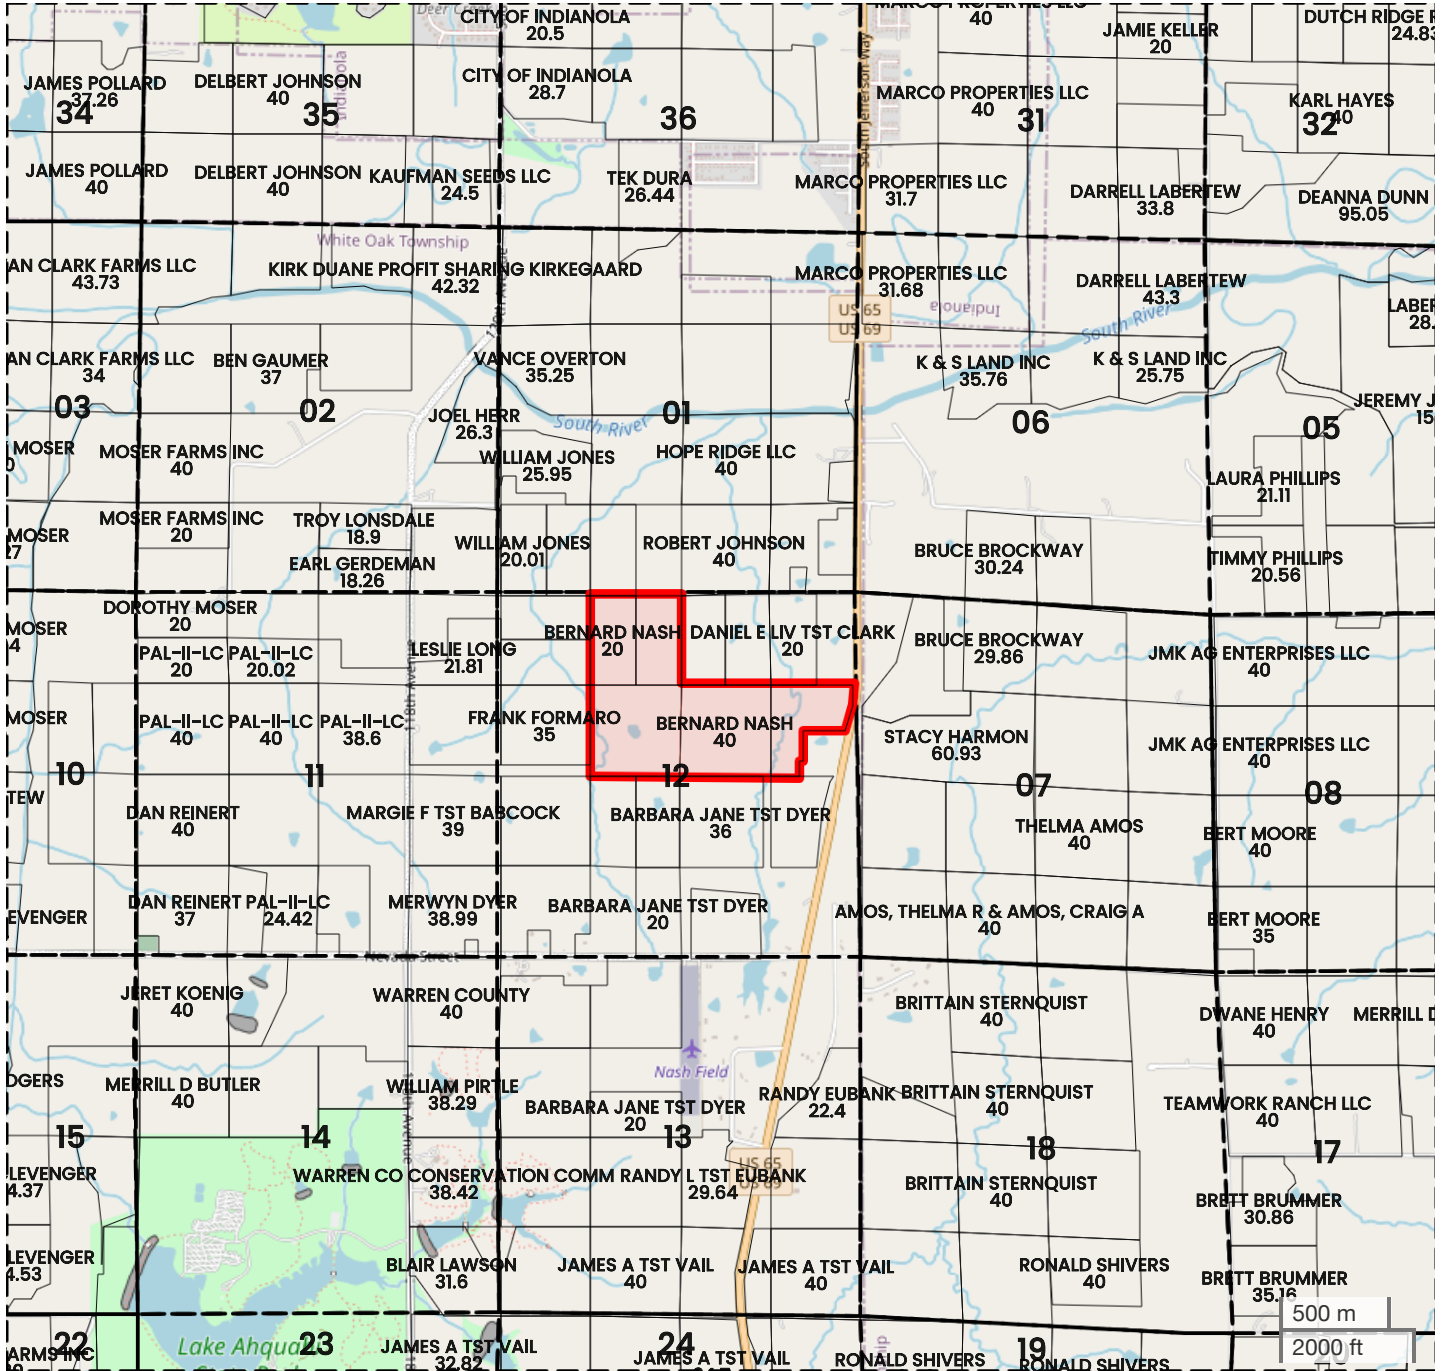

EMILY E. NASH - 151.3 AC M/L (151.30 AC TOTAL, 0 AC TILLABLE)

PLAT MAP

Center: 41.318048, -93.565811

12-75N-24W

White Oak Township

Warren County, IA

FarmWorth, LLC makes no representations or warranties, express or implied, as to the accuracy of any information, data, numerical values, boundaries, or any other information generated through the use of FarmWorth.com. User is solely responsible for independently investigating and determining all information provided through FarmWorth.com prior to use and waives any and all claims against FarmWorth, LLC for any inaccuracies or inconsistencies in the information and/or data.