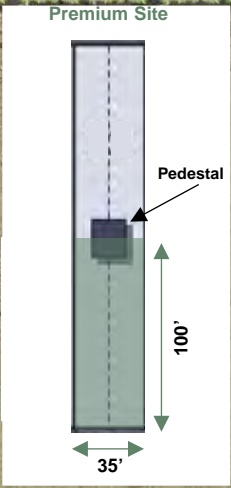

SMUGGLERS' TRAIL Fitness & Birding Path

2405 State Hwy 338
Animas, NM 88020

575.386.5886 | www.smugglersroost.net

*Note: A portion of the elements depicted are proposed & are still under development.
Site dimensions are approximate, not the result of survey & may vary slightly.*