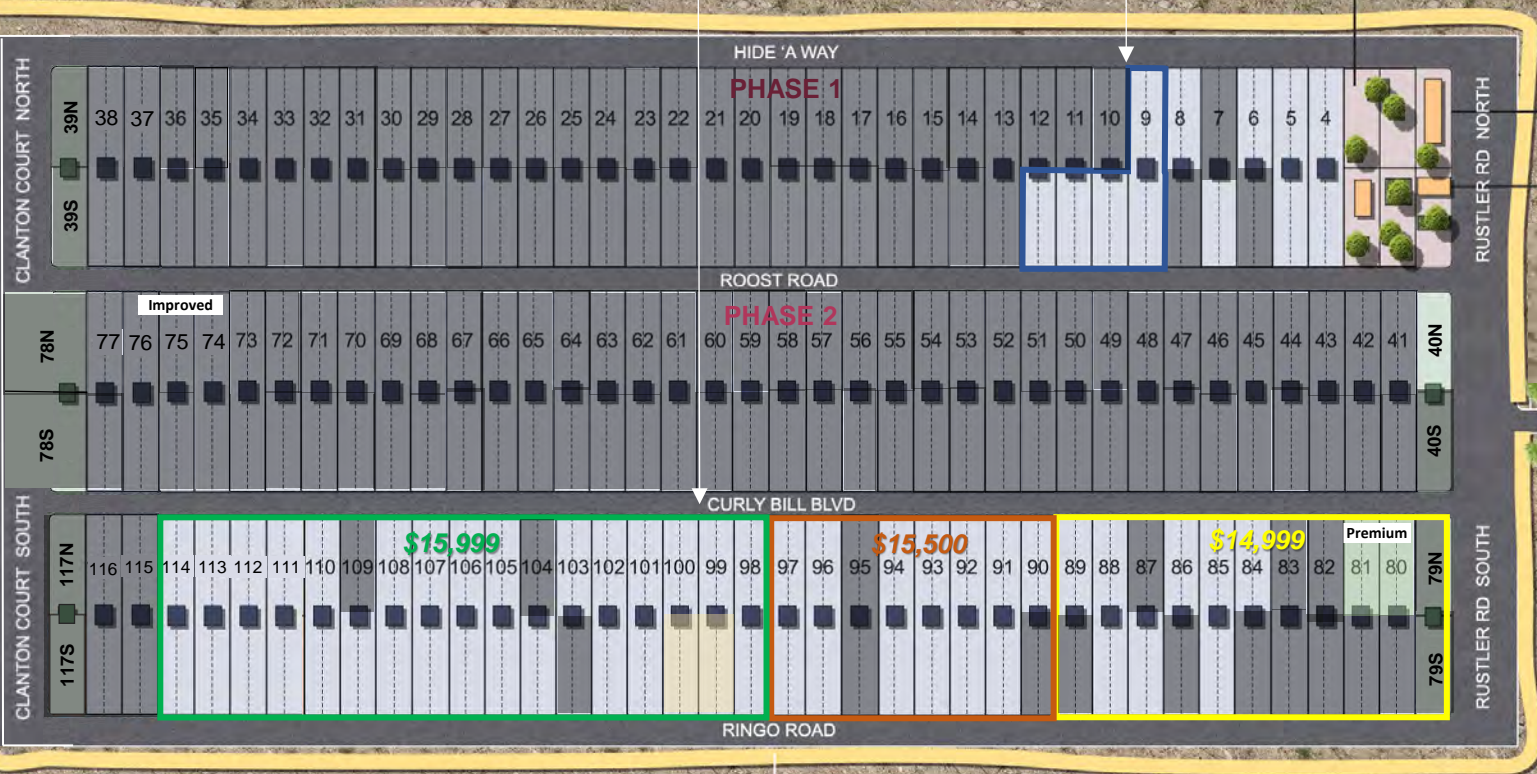

SITE PLAN: 02/26/25

Phase 3 Sites
Available for Leasehold

Short-term Rental Sites

1-3: THE GATHERING
Commercial & Trade Zone

SITE AVAILABILITY:

- AVAILABLE Site
- PENDING LEASE Site
- LEASED Site

I-10 25 miles
STATE HWY 338

SMUGGLERS' TRAIL Fitness & Birding Path

2405 State Hwy 338
Animas, NM 88020

575.386.5886 | www.smugglersroost.net

*Note: A portion of the elements depicted are proposed & are still under development.
Site dimensions are approximate, not the result of survey & may vary slightly.*