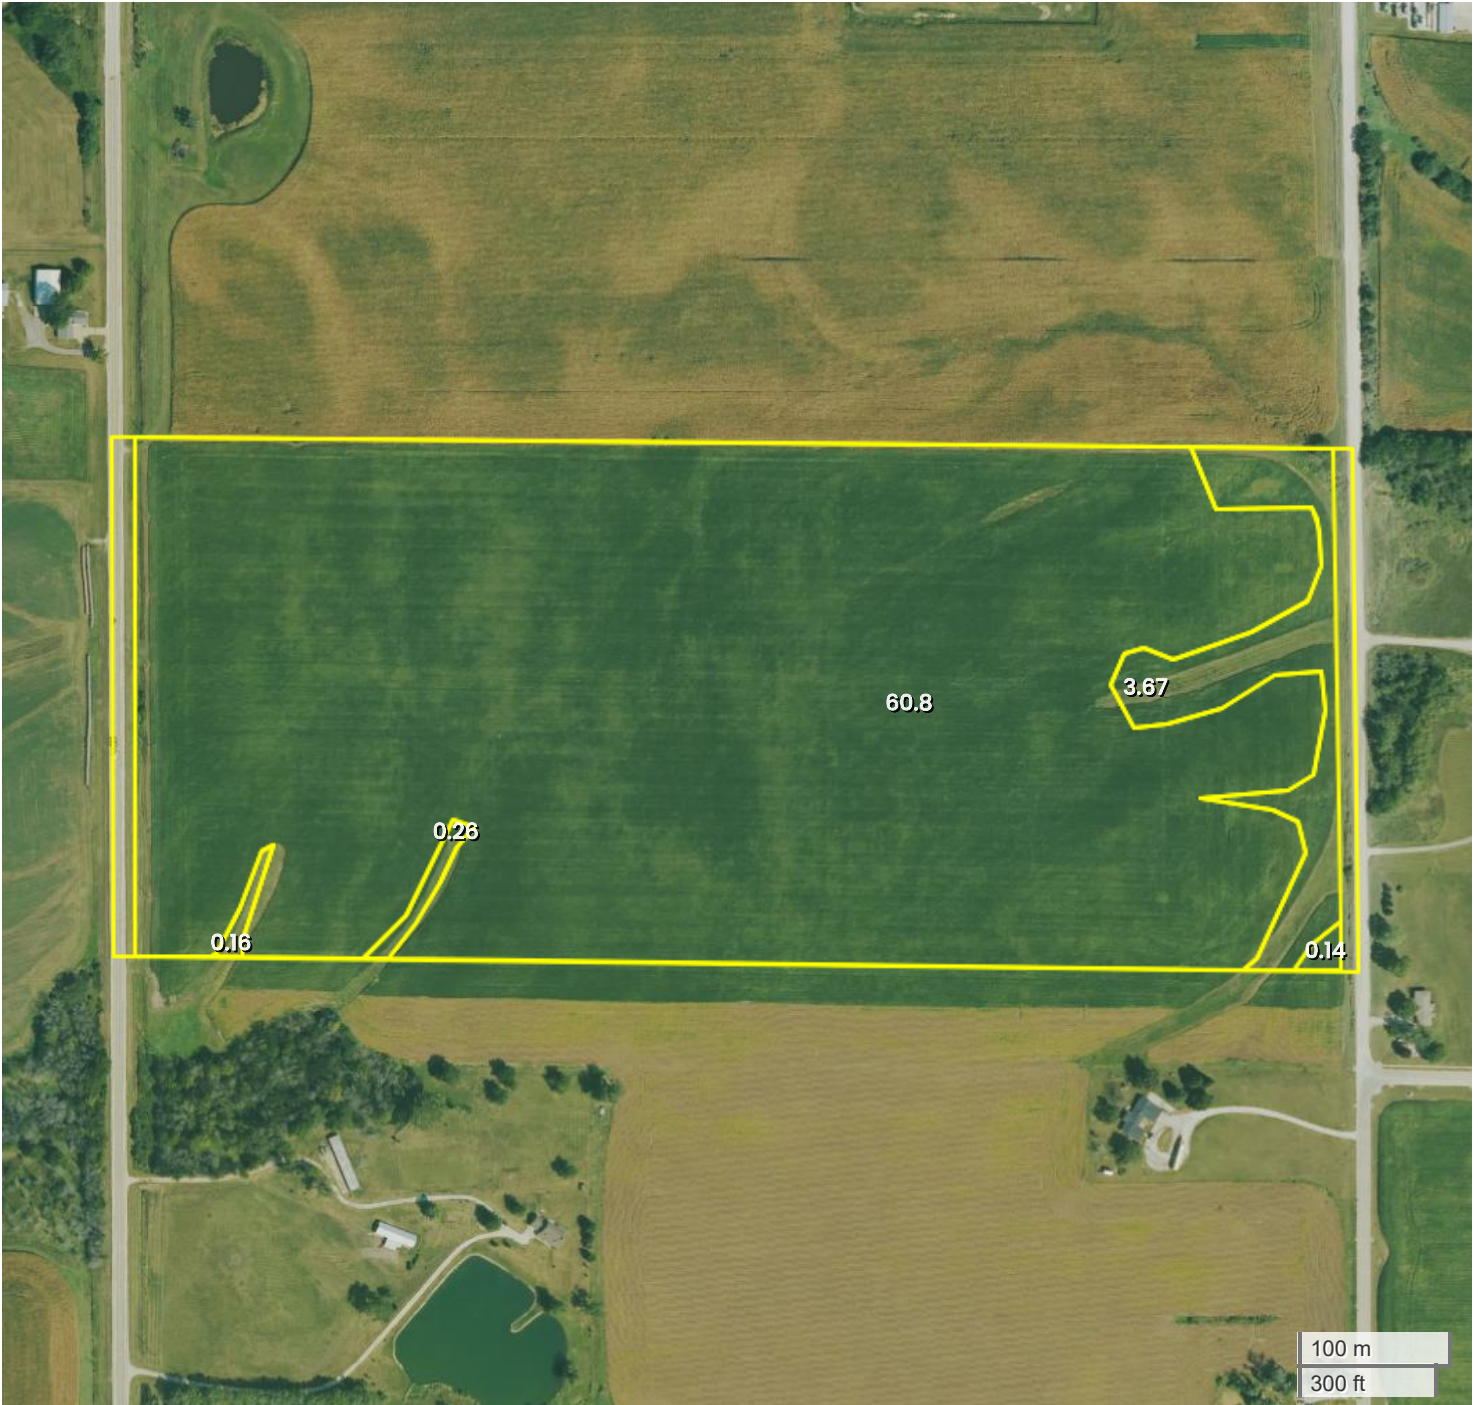

HARTQUIST FARM - WARREN CO, IA

AERIAL MAP

Center: 41.368299, -93.601676

22-76N-24W

Lincoln Township

Warren County, IA

FarmWorth, LLC makes no representations or warranties, express or implied, as to the accuracy of any information, data, numerical values, boundaries, or any other information generated through the use of FarmWorth.com. User is solely responsible for independently investigating and determining all information provided through FarmWorth.com prior to use and waives any and all claims against FarmWorth, LLC for any inaccuracies or inconsistencies in the information and/or data.