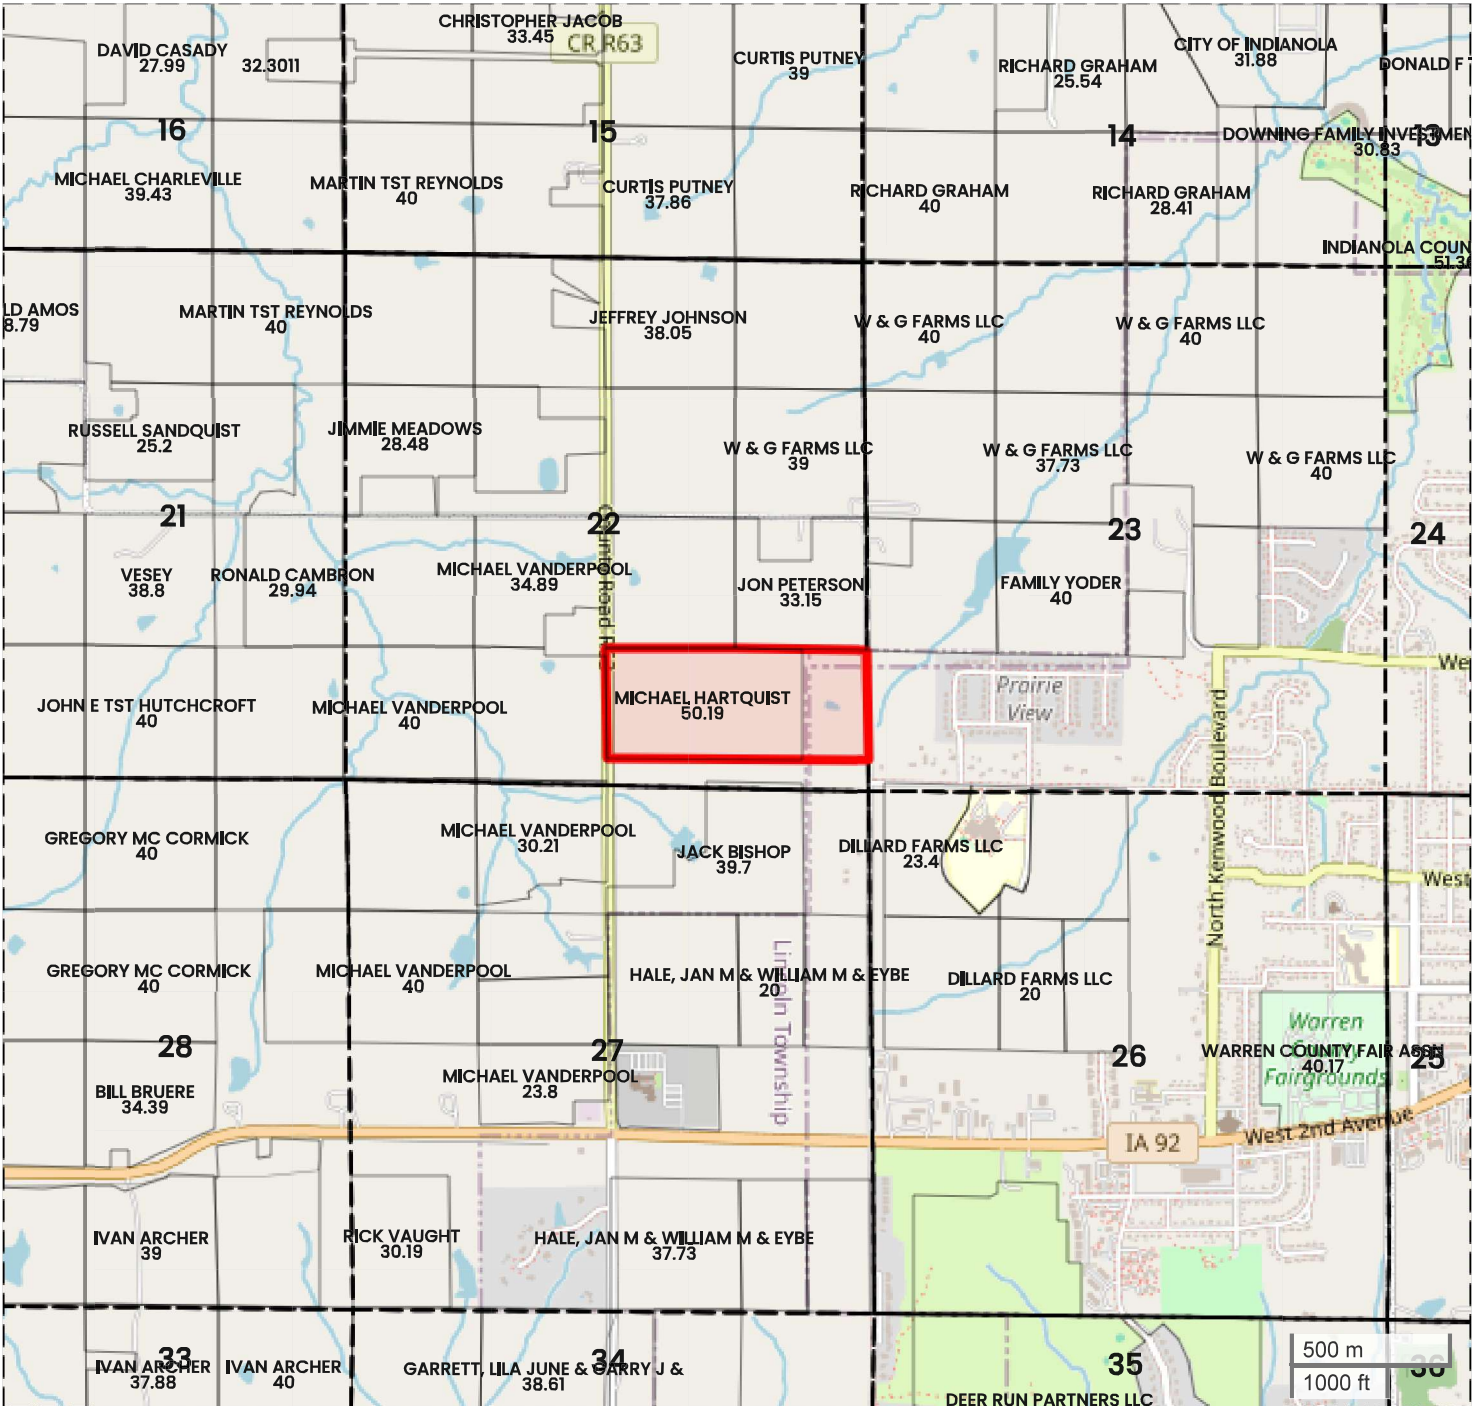

HARTQUIST FARM - WARREN CO, IA  
**PLAT MAP**

Center: 41.368279, -93.601702

**22-76N-24W**

**Lincoln Township**

**Warren County, IA**

FarmWorth, LLC makes no representations or warranties, express or implied, as to the accuracy of any information, data, numerical values, boundaries, or any other information generated through the use of FarmWorth.com. User is solely responsible for independently investigating and determining all information provided through FarmWorth.com prior to use and waives any and all claims against FarmWorth, LLC for any inaccuracies or inconsistencies in the information and/or data.