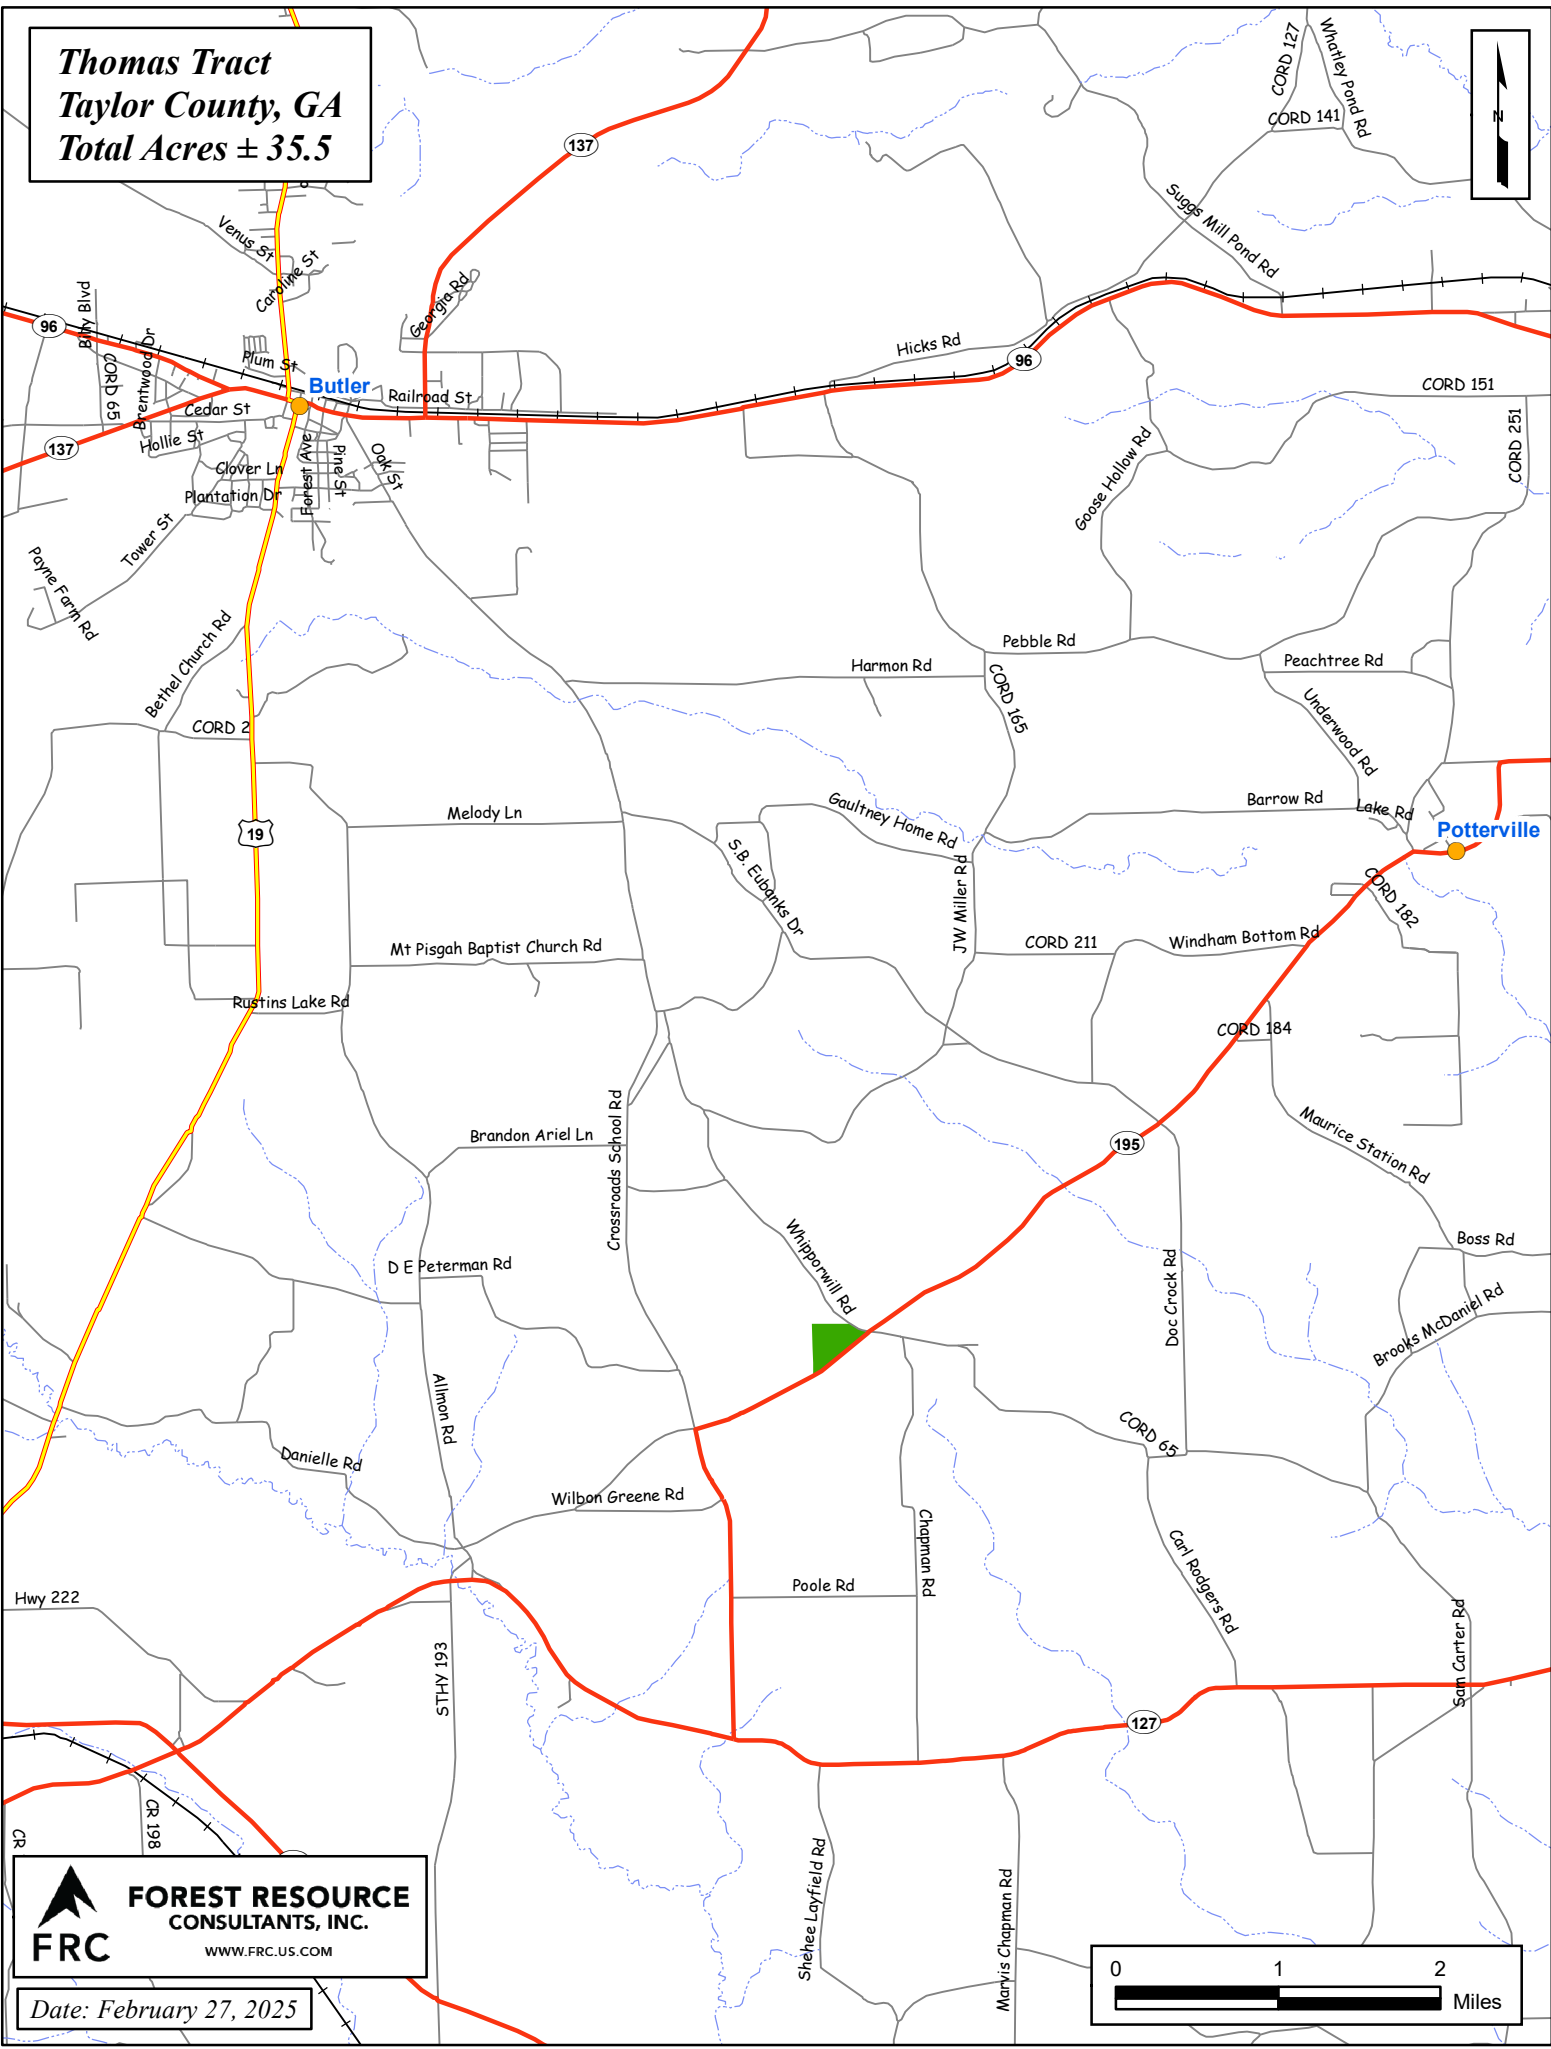

Thomas Tract
Taylor County, GA
Total Acres ± 35.5

**FOREST RESOURCE CONSULTANTS, INC.**
WWW.FRC.US.COM

Date: February 27, 2025