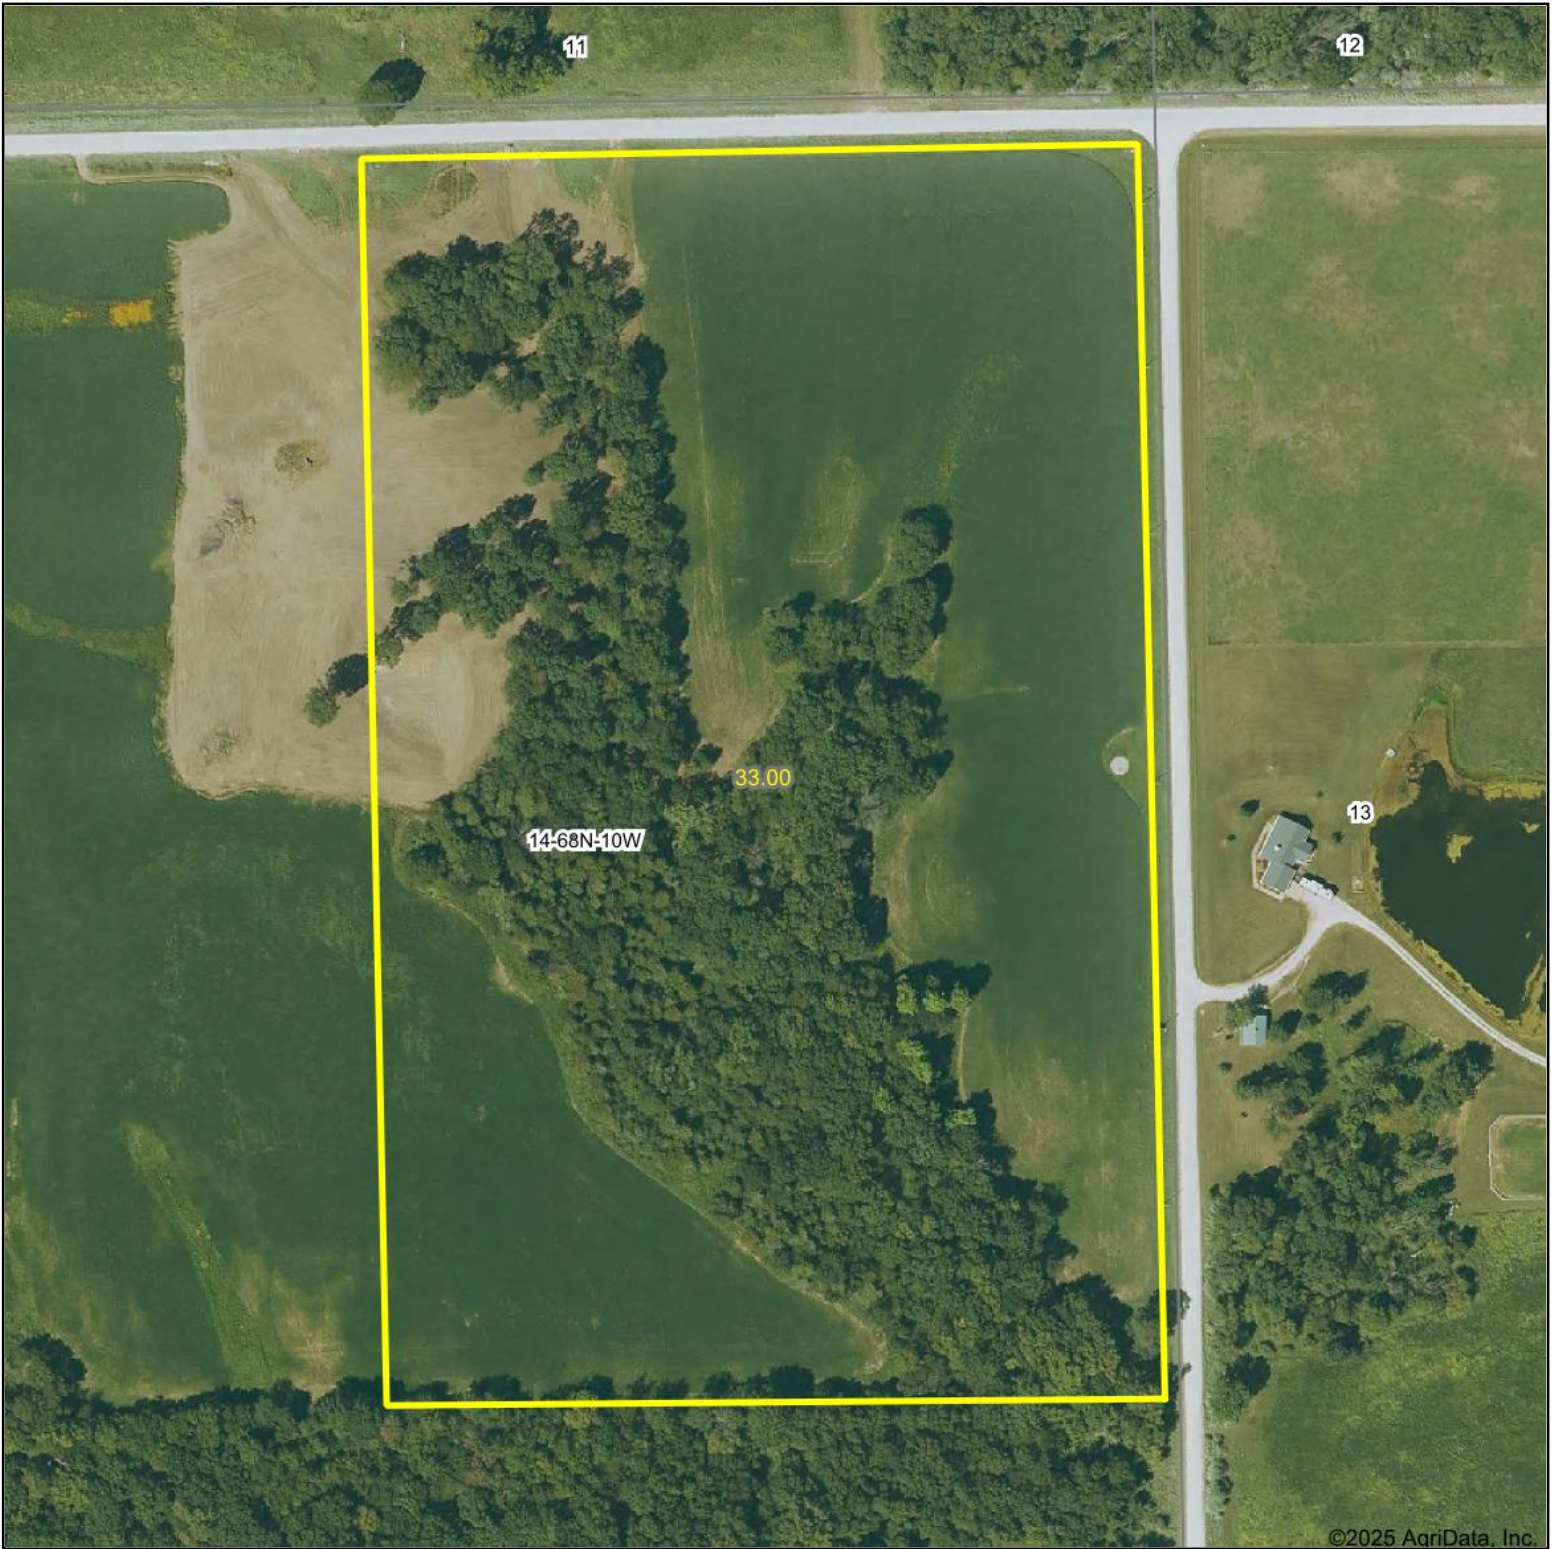

Aerial Map

Boundary Lines Are Approximate

Hawkeye Farm Mgmt & Real Estate

United Country
Real Estate
22 N Main, Albia IA Phone: 641-932-7796
Email: hawkeye@uclowa.com
On the web: www.uclowa.com;
www.iowawhitetailfarms.com

Boundary Center: 40° 41' 38.57, -91° 58' 10.09

0ft 268ft 536ft

14-68N-10W
Van Buren County
Iowa

Maps Provided By:
surety
CUSTOMIZED ONLINE MAPPING
© AgriData, Inc. 2023 www.AgriDataInc.com

2/6/2025