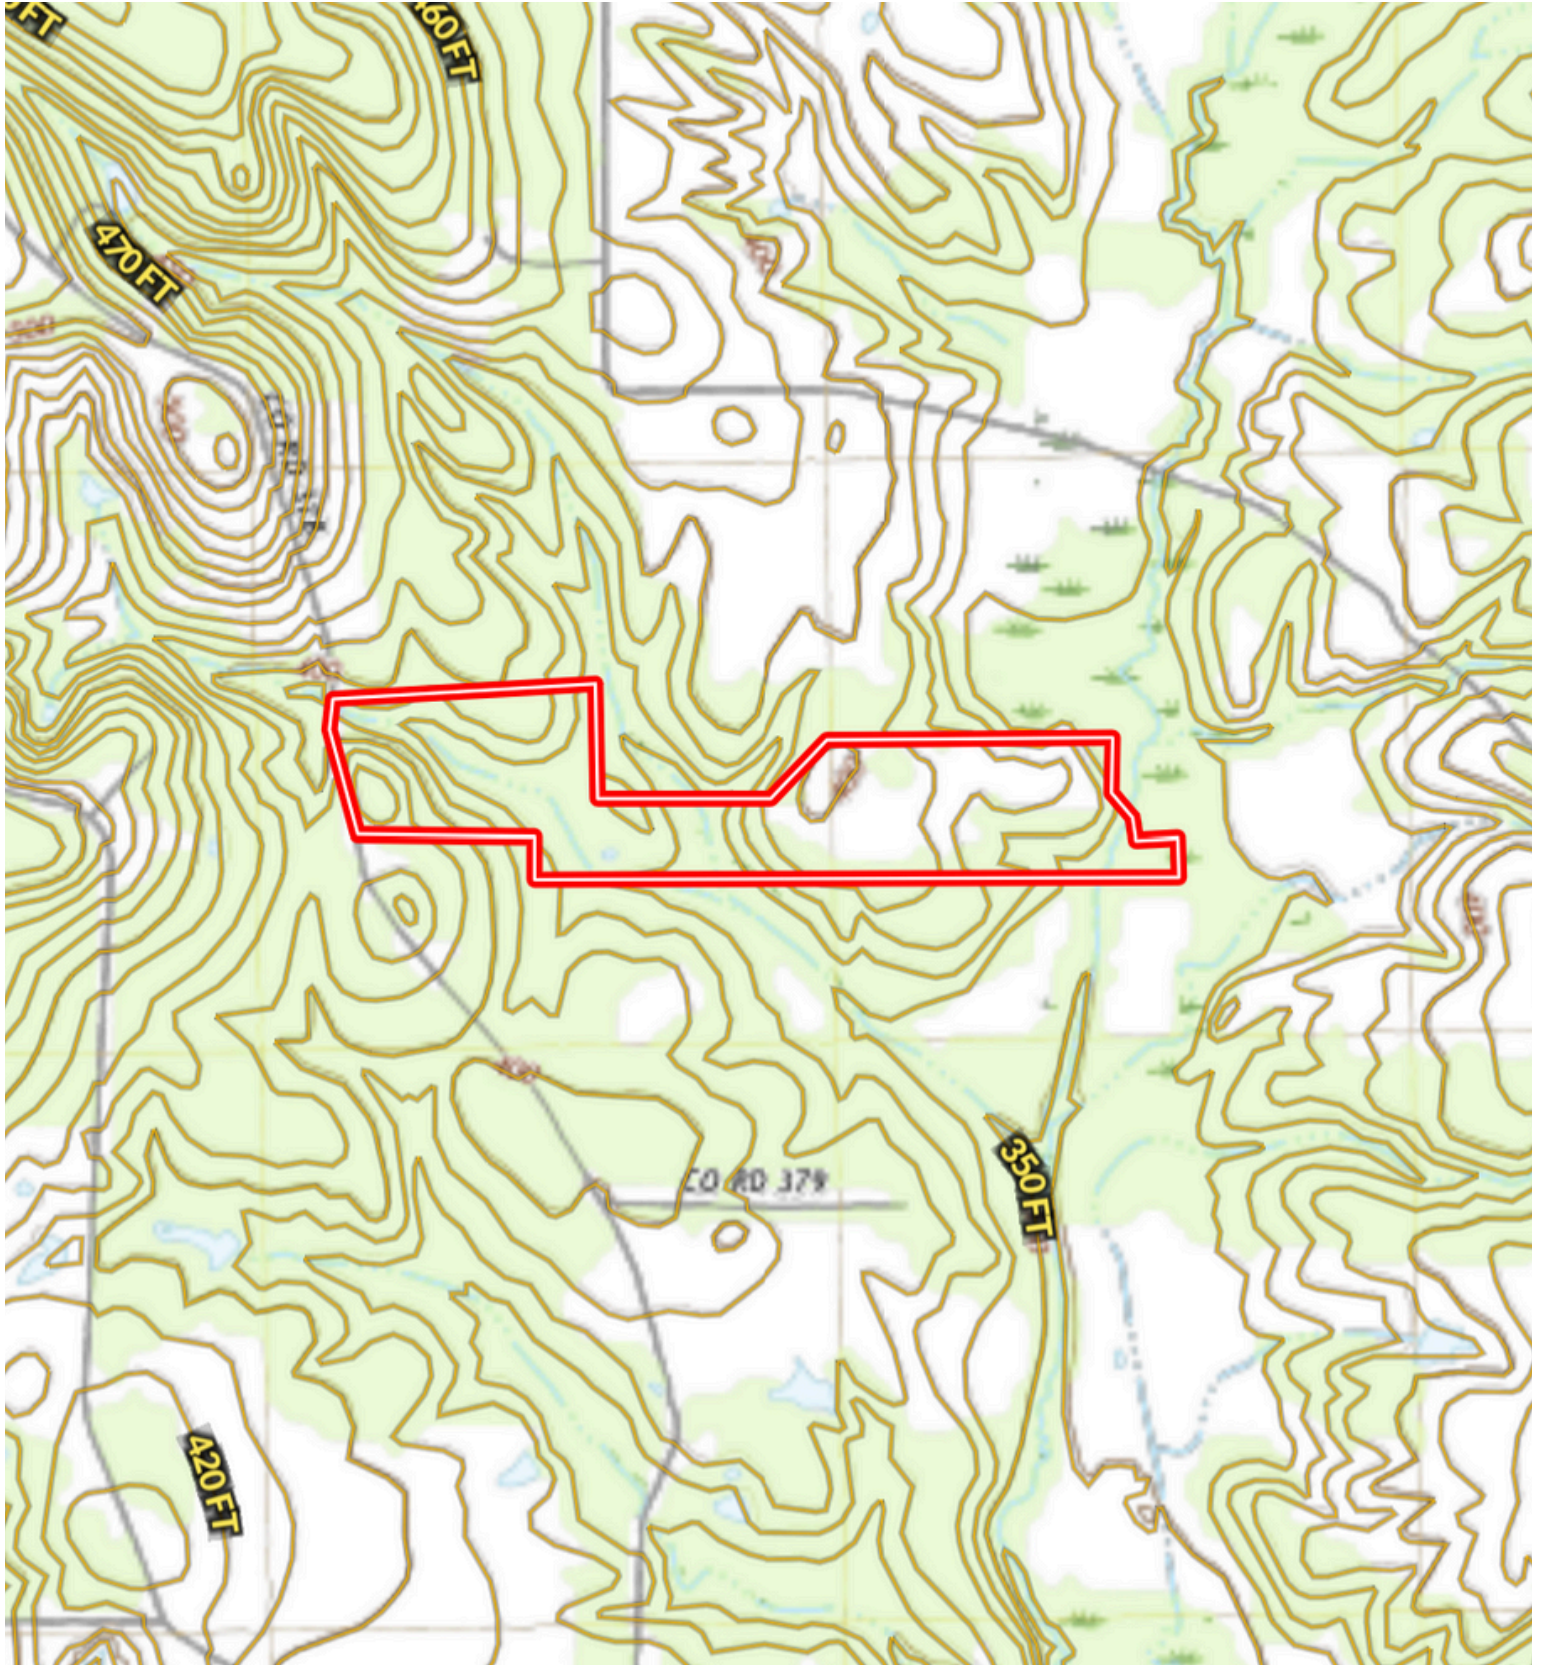

TBD CR 378
Laneville, TX 75667

TOPO

Rusk County
75 +/- Acres

Data presented is for reference purposes only and cannot be guaranteed.

id. The information contained herein was obtained from sources deemed to be reliable. Land id™ Services makes no warranties or guarantees as to the completeness or accuracy thereof.