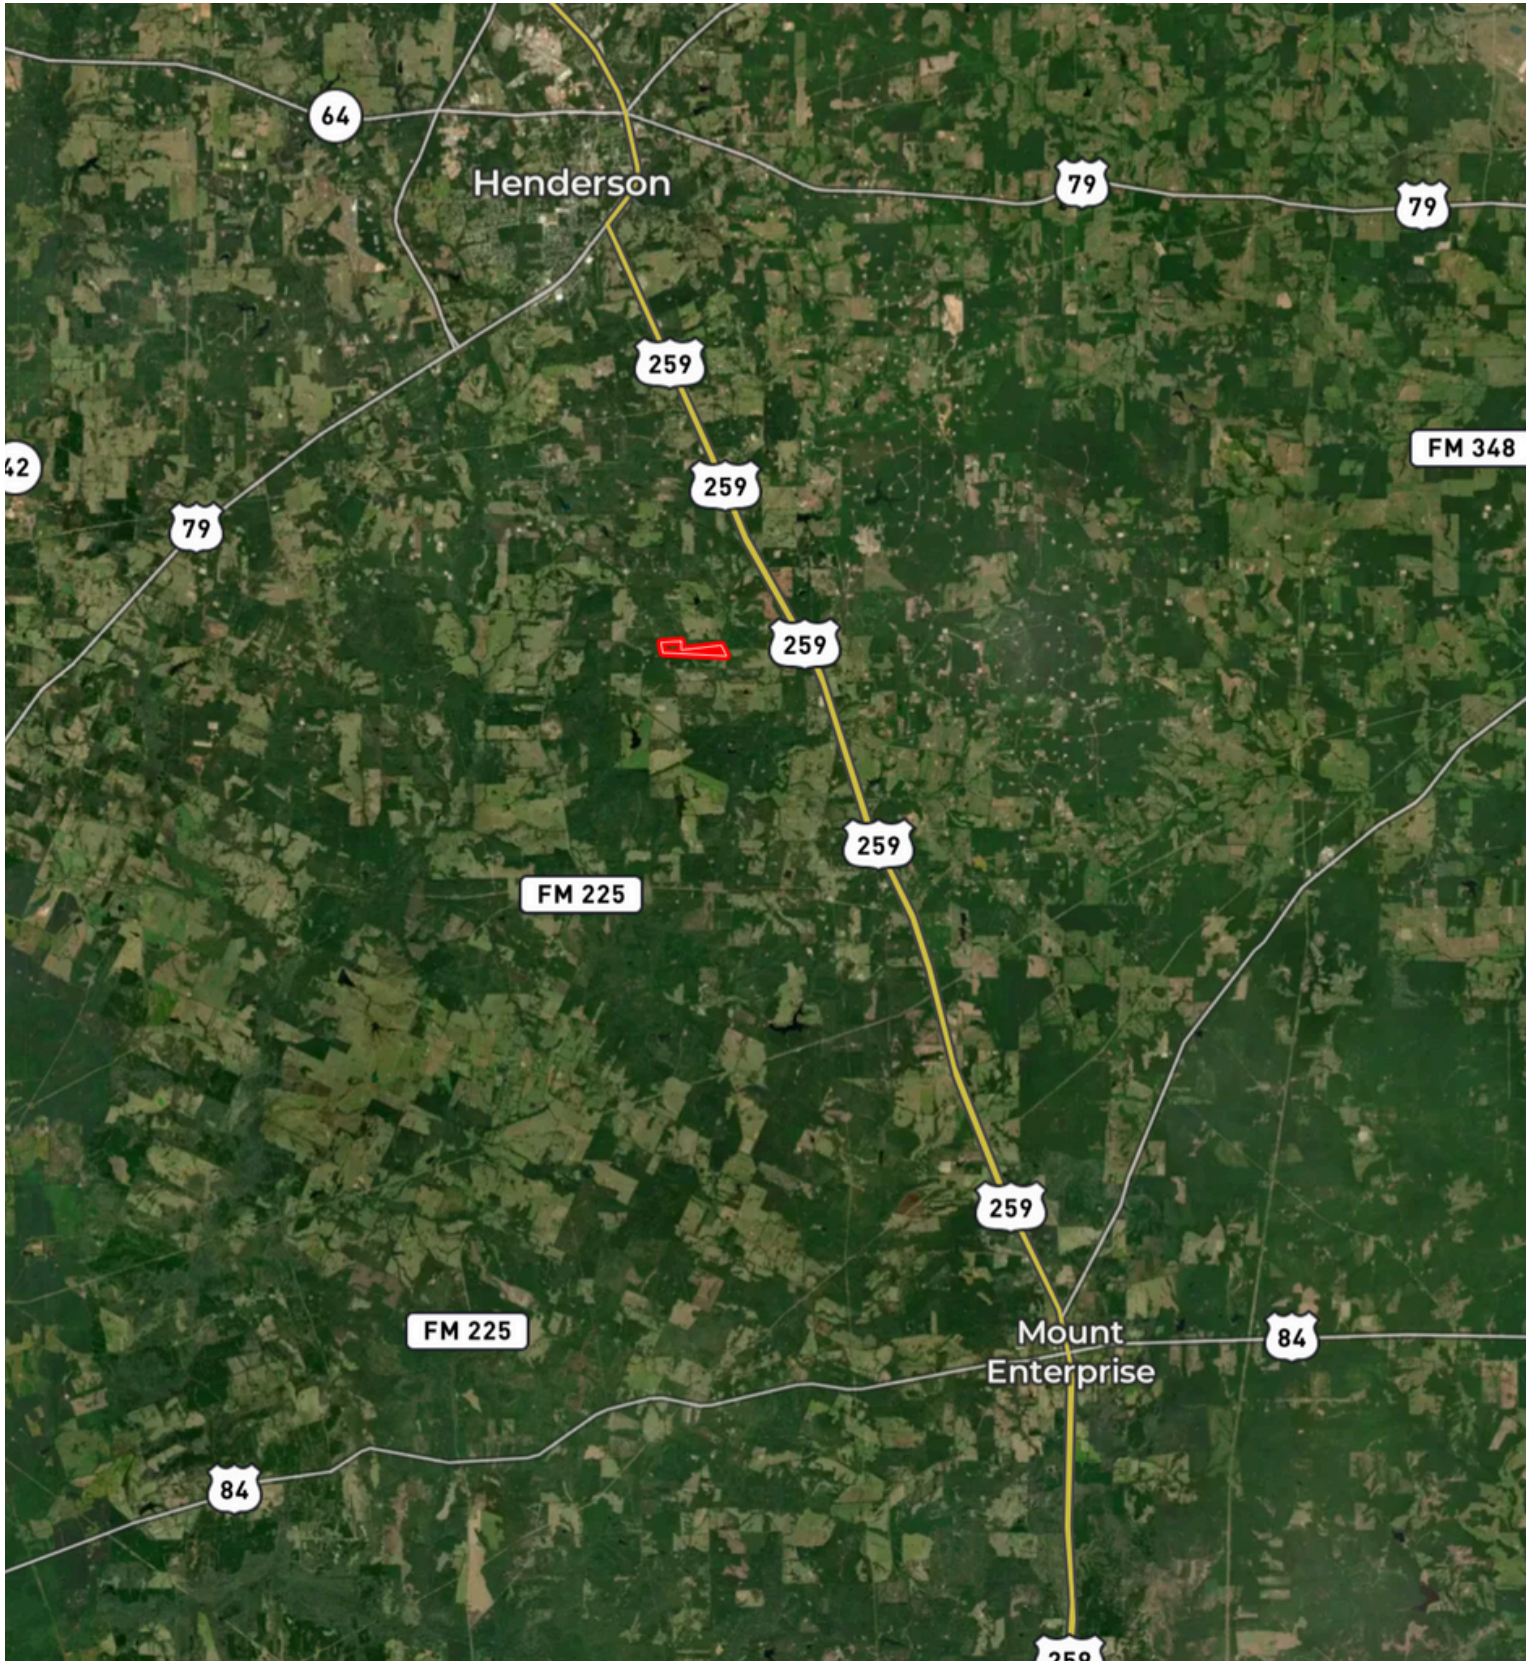

TBD CR 378
Laneville, TX 75667

LOCATION 2

Rusk County
75 +/- Acres

Data presented is for reference purposes only and cannot be guaranteed.

The information contained herein was obtained from sources deemed to be reliable. Land id™ Services makes no warranties or guarantees as to the completeness or accuracy thereof.