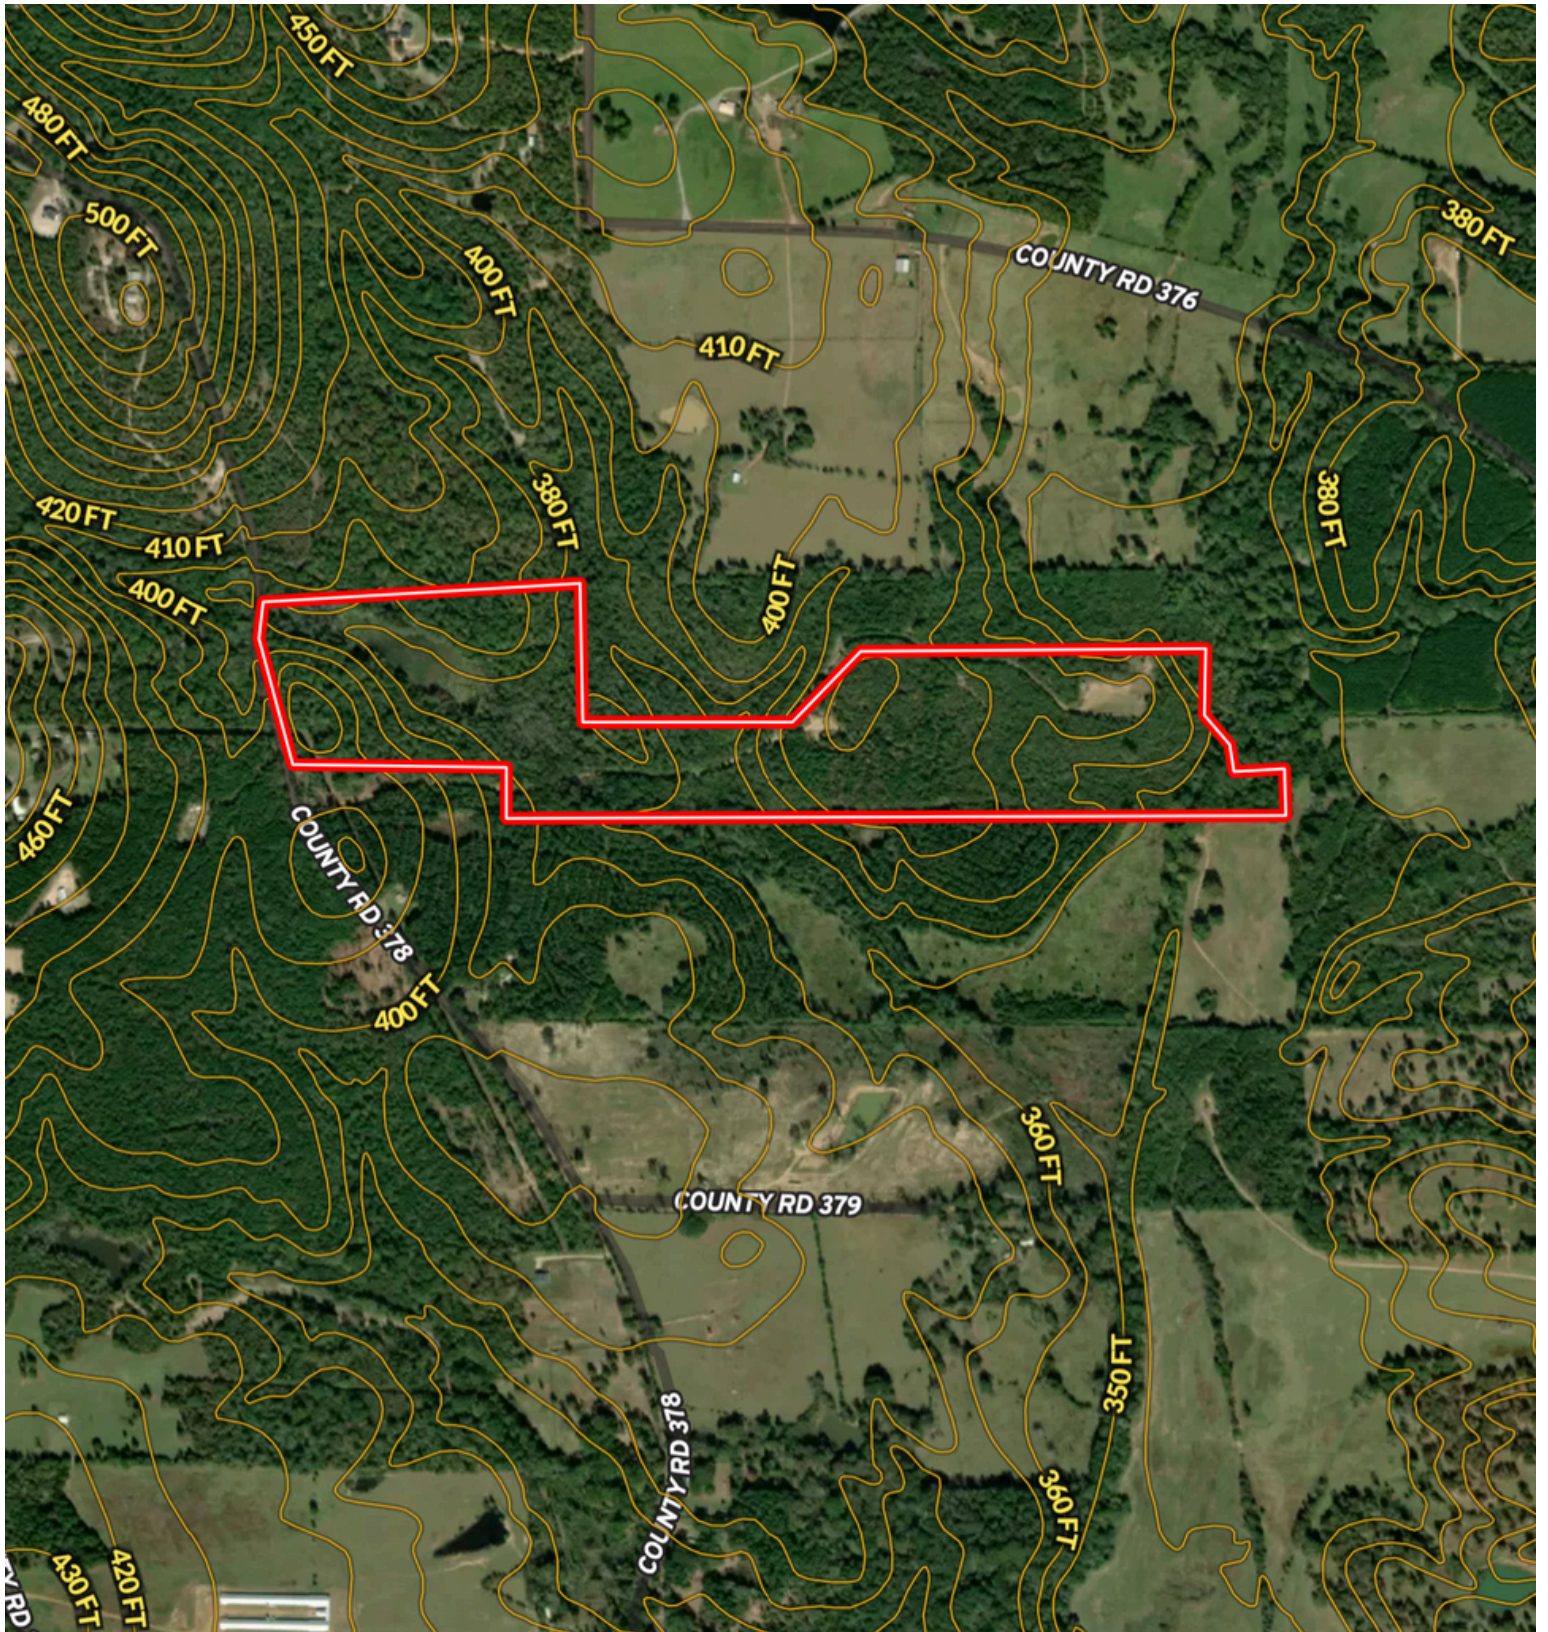

TBD CR 378
Laneville, TX 75667

AERIAL

Rusk County
75 +/- Acres

Data presented is for reference purposes only and cannot be guaranteed.

id. The information contained herein was obtained from sources deemed to be reliable. Land id™ Services makes no warranties or guarantees as to the completeness or accuracy thereof.